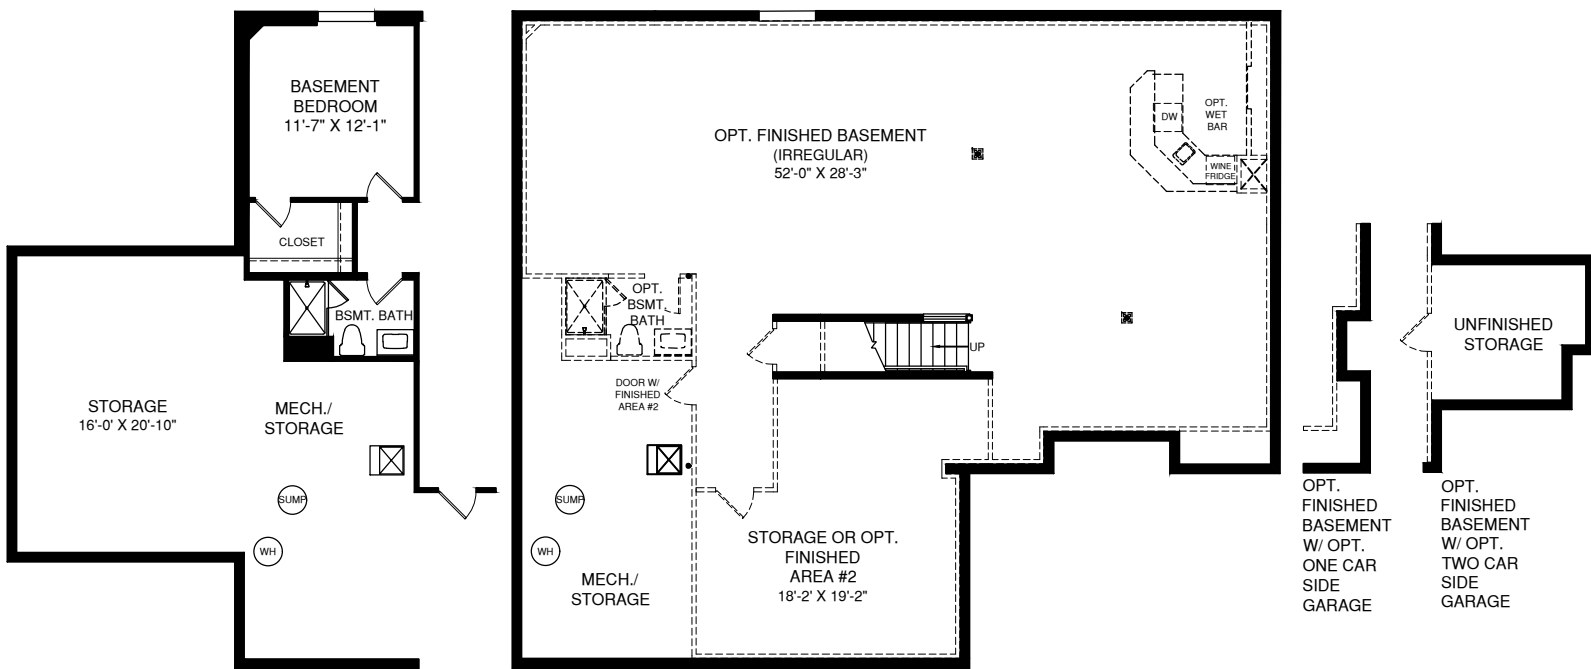

OPT. FIRST FLOOR SUITE ONLY AVAIL. W/ STUDY

OPT. KITCHEN CABINET HOOD

OPT. GOURMET KITCHEN

OPT. WINDOWS (NOT AVAILABLE W/ OPT. FIREPLACE)

OPT. COVERED PORCH

OPT. TWO CAR SIDE ATTACHED GARAGE

OPT. FIRST FLOOR BEDROOM & OPT. LIBRARY

OPT. ONE CAR SIDE ATTACHED GARAGE

OWNER'S BATH W/ OPT.  
FREESTANDING TUB &  
ROMAN SHOWER

OPT. FOUR BEDROOM W/ LOFT

OPT. DOUBLE PATIO DOOR SHOWN W/ OPT. WINDOWS

OPT. BASEMENT BEDROOM SHOWN W/  
OPT. FIRST FLOOR SUITE LAYOUT