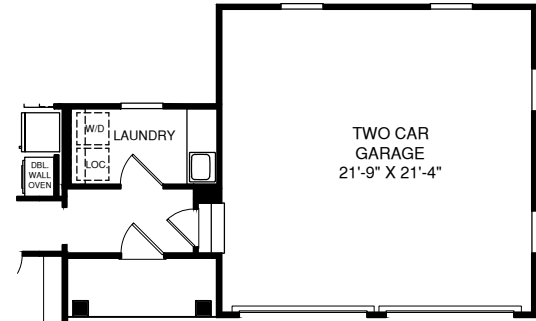

OPT. FIRST FLOOR SUITE ONLY AVAIL. W/ STUDY

OPT. KITCHEN CABINET HOOD

OPT. GOURMET KITCHEN

OPT. WINDOWS (NOT AVAILABLE W/ OPT. FIREPLACE)

OPT. COVERED PORCH

OPT. TWO CAR SIDE ATTACHED GARAGE

OPT. FIRST FLOOR BEDROOM & OPT. LIBRARY

OPT. ONE CAR SIDE ATTACHED GARAGE

OWNER'S BATH W/ OPT.  
FREESTANDING TUB &  
ROMAN SHOWER

OPT. FOUR BEDROOM W/ LOFT

OPT. DOUBLE PATIO DOOR SHOWN W/ OPT. WINDOWS

OPT. BASEMENT BEDROOM SHOWN W/  
OPT. FIRST FLOOR SUITE LAYOUT