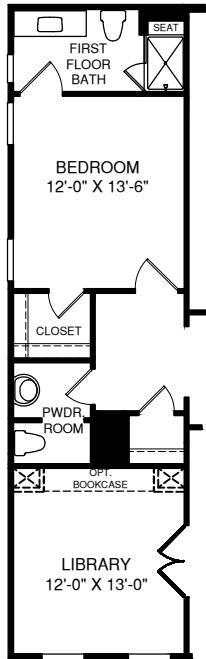

OPT. FIRST FLOOR SUITE ONLY AVAIL. W/ STUDY

OPT. KITCHEN CABINET HOOD

OPT. GOURMET KITCHEN

OPT. WINDOWS (NOT AVAILABLE W/ OPT. FIREPLACE)

OPT. COVERED PORCH

OPT. TWO CAR SIDE ATTACHED GARAGE

OPT. FIRST FLOOR BEDROOM & OPT. LIBRARY

OPT. ONE CAR SIDE ATTACHED GARAGE

OWNER'S BATH W/ OPT.  
FREESTANDING TUB &  
ROMAN SHOWER

OPT. FOUR BEDROOM W/ LOFT

OPT. DOUBLE PATIO DOOR SHOWN W/ OPT. WINDOWS

OPT. BASEMENT BEDROOM SHOWN W/  
OPT. FIRST FLOOR SUITE LAYOUT