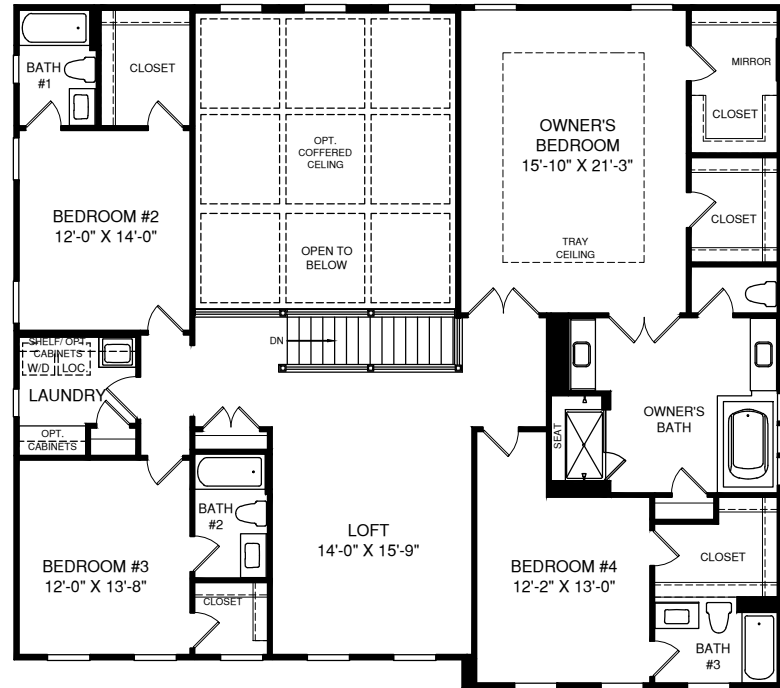

OPT. FIRST FLOOR SUITE ONLY AVAIL. W/ STUDY

OPT. KITCHEN CABINET HOOD

OPT. GOURMET KITCHEN

OPT. WINDOWS (NOT AVAILABLE W/ OPT. FIREPLACE)

OPT. COVERED PORCH

OPT. TWO CAR SIDE ATTACHED GARAGE

OPT. FIRST FLOOR BEDROOM & OPT. LIBRARY

OPT. ONE CAR SIDE ATTACHED GARAGE

OWNER'S BATH W/ OPT.  
FREESTANDING TUB &  
ROMAN SHOWER

OPT. FOUR BEDROOM W/ LOFT

OPT. DOUBLE PATIO DOOR SHOWN W/ OPT. WINDOWS

OPT. BASEMENT BEDROOM SHOWN W/  
OPT. FIRST FLOOR SUITE LAYOUT