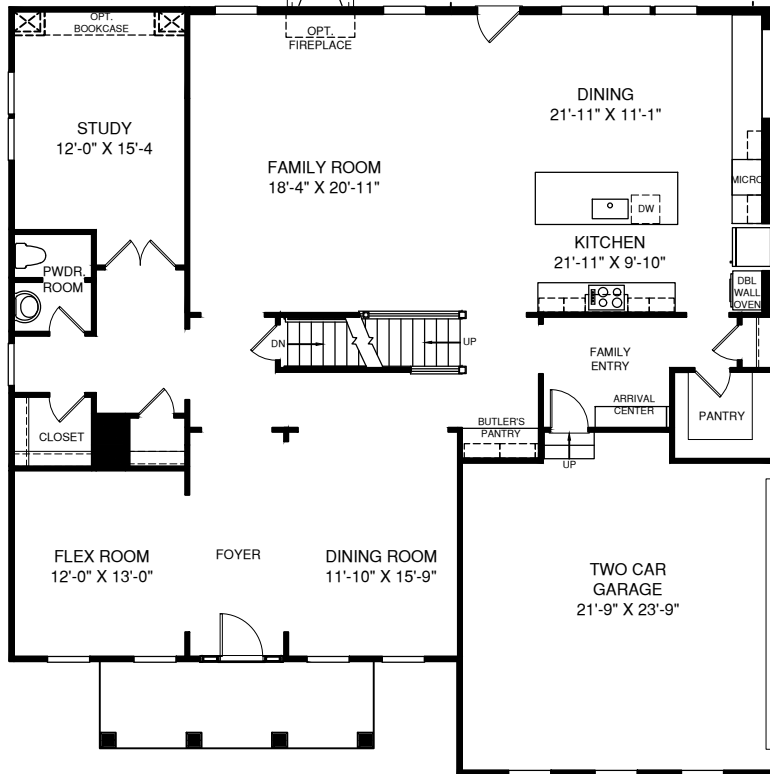

OPT. FIRST FLOOR SUITE ONLY AVAIL. W/ STUDY

OPT. KITCHEN CABINET HOOD

OPT. GOURMET KITCHEN

OPT. WINDOWS (NOT AVAILABLE W/ OPT. FIREPLACE)

OPT. COVERED PORCH

OPT. TWO CAR SIDE ATTACHED GARAGE

OPT. FIRST FLOOR BEDROOM & OPT. LIBRARY

OPT. ONE CAR SIDE ATTACHED GARAGE

OWNER'S BATH W/ OPT.  
FREESTANDING TUB &  
ROMAN SHOWER

OPT. FOUR BEDROOM W/ LOFT

OPT. DOUBLE PATIO DOOR SHOWN W/ OPT. WINDOWS

OPT. BASEMENT BEDROOM SHOWN W/  
OPT. FIRST FLOOR SUITE LAYOUT