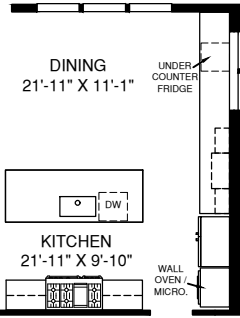

OPT. FIRST FLOOR SUITE ONLY AVAIL. W/ STUDY

OPT. KITCHEN CABINET HOOD

OPT. GOURMET KITCHEN

OPT. WINDOWS (NOT AVAILABLE W/ OPT. FIREPLACE)

OPT. COVERED PORCH

OPT. TWO CAR SIDE ATTACHED GARAGE

OPT. FIRST FLOOR BEDROOM & OPT. LIBRARY

OPT. ONE CAR SIDE ATTACHED GARAGE

OWNER'S BATH W/ OPT.  
FREESTANDING TUB &  
ROMAN SHOWER

OPT. FOUR BEDROOM W/ LOFT

OPT. DOUBLE PATIO DOOR SHOWN W/ OPT. WINDOWS

OPT. BASEMENT BEDROOM SHOWN W/  
OPT. FIRST FLOOR SUITE LAYOUT