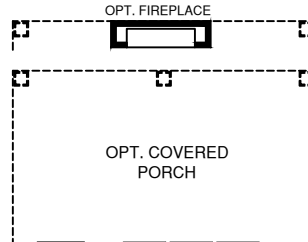

OPT. FIRST FLOOR SUITE ONLY AVAIL. W/ STUDY

OPT. KITCHEN CABINET HOOD

OPT. GOURMET KITCHEN

OPT. WINDOWS (NOT AVAILABLE W/ OPT. FIREPLACE)

OPT. COVERED PORCH

OPT. TWO CAR SIDE ATTACHED GARAGE

OPT. FIRST FLOOR BEDROOM & OPT. LIBRARY

OPT. ONE CAR SIDE ATTACHED GARAGE

OWNER'S BATH W/ OPT.  
FREESTANDING TUB &  
ROMAN SHOWER

OPT. FOUR BEDROOM W/ LOFT

OPT. DOUBLE PATIO DOOR SHOWN W/ OPT. WINDOWS

OPT. BASEMENT BEDROOM SHOWN W/  
OPT. FIRST FLOOR SUITE LAYOUT