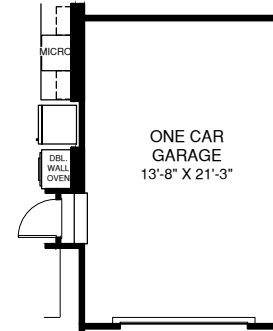

OPT. FIRST FLOOR SUITE ONLY AVAIL. W/ STUDY

OPT. KITCHEN CABINET HOOD

OPT. GOURMET KITCHEN

OPT. WINDOWS (NOT AVAILABLE W/ OPT. FIREPLACE)

OPT. COVERED PORCH

OPT. TWO CAR SIDE ATTACHED GARAGE

OPT. FIRST FLOOR BEDROOM & OPT. LIBRARY

OPT. ONE CAR SIDE ATTACHED GARAGE

OWNER'S BATH W/ OPT.  
FREESTANDING TUB &  
ROMAN SHOWER

OPT. FOUR BEDROOM W/ LOFT

OPT. DOUBLE PATIO DOOR SHOWN W/ OPT. WINDOWS

OPT. BASEMENT BEDROOM SHOWN W/  
OPT. FIRST FLOOR SUITE LAYOUT