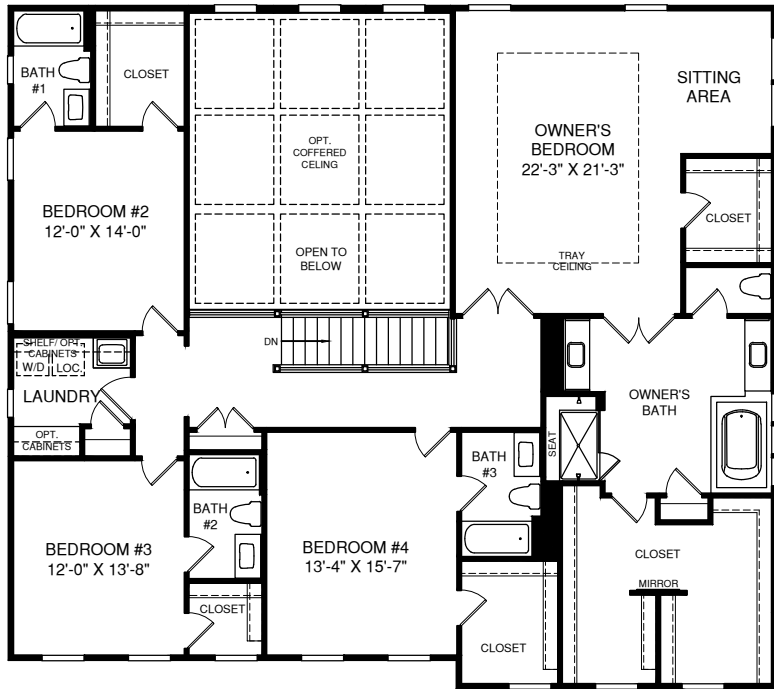

OPT. FIRST FLOOR SUITE ONLY AVAIL. W/ STUDY

OPT. KITCHEN CABINET HOOD

OPT. GOURMET KITCHEN

OPT. WINDOWS (NOT AVAILABLE W/ OPT. FIREPLACE)

OPT. COVERED PORCH

OPT. TWO CAR SIDE ATTACHED GARAGE

OPT. FIRST FLOOR BEDROOM & OPT. LIBRARY

OPT. ONE CAR SIDE ATTACHED GARAGE

OWNER'S BATH W/ OPT.  
FREESTANDING TUB &  
ROMAN SHOWER

OPT. FOUR BEDROOM W/ LOFT

OPT. DOUBLE PATIO DOOR SHOWN W/ OPT. WINDOWS

OPT. BASEMENT BEDROOM SHOWN W/  
OPT. FIRST FLOOR SUITE LAYOUT