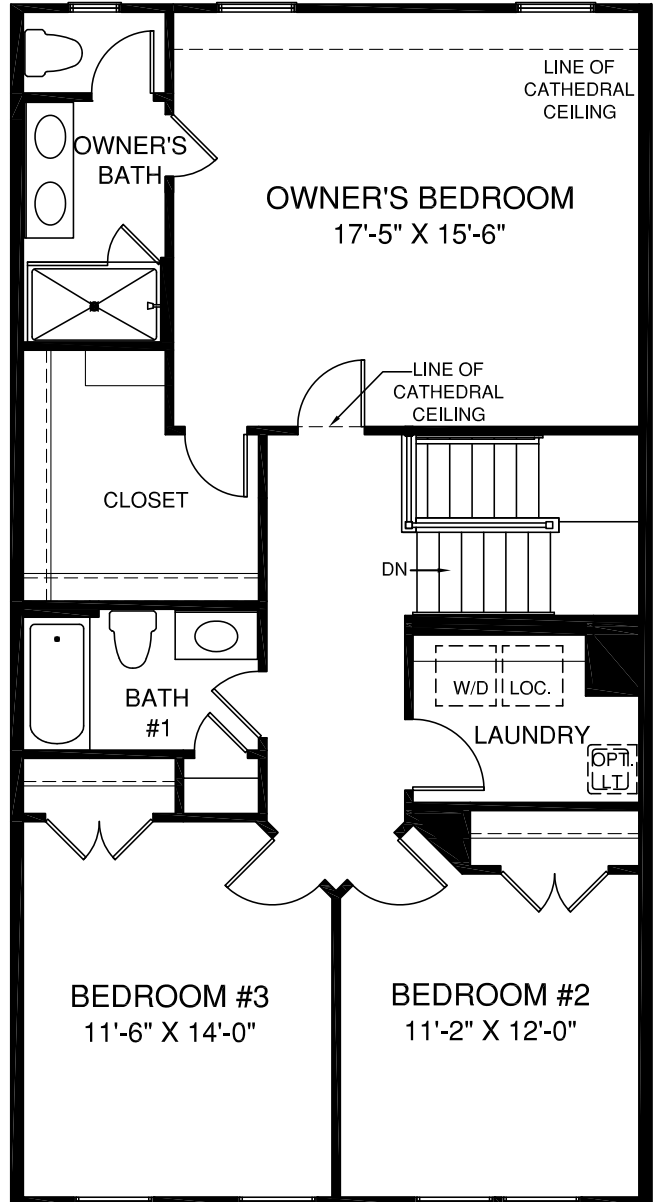

# Waldorf

MAIN LEVEL

Although all illustrations and specifications are believed correct at the time of publication, the right is reserved to make changes, without notice or obligation. Windows, doors, ceilings, and room sizes may vary depending on the options and elevations selected. Optional items indicated are available at additional cost. This brochure is for illustrative purposes only and not part of a legal contract. It is recommended that the architectural blueprints be reserved for further clarification of features. Not all features are shown. Please ask our Sales and Marketing Representative for complete information.

UPPER LEVEL

OPT. OWNER'S  
BATH W/  
ROMAN  
SHOWER

OPT. OWNER'S  
BATH W/  
SOAKING TUB &  
SHOWER

LOWER LEVEL

OPT. SLIDING GLASS DOOR