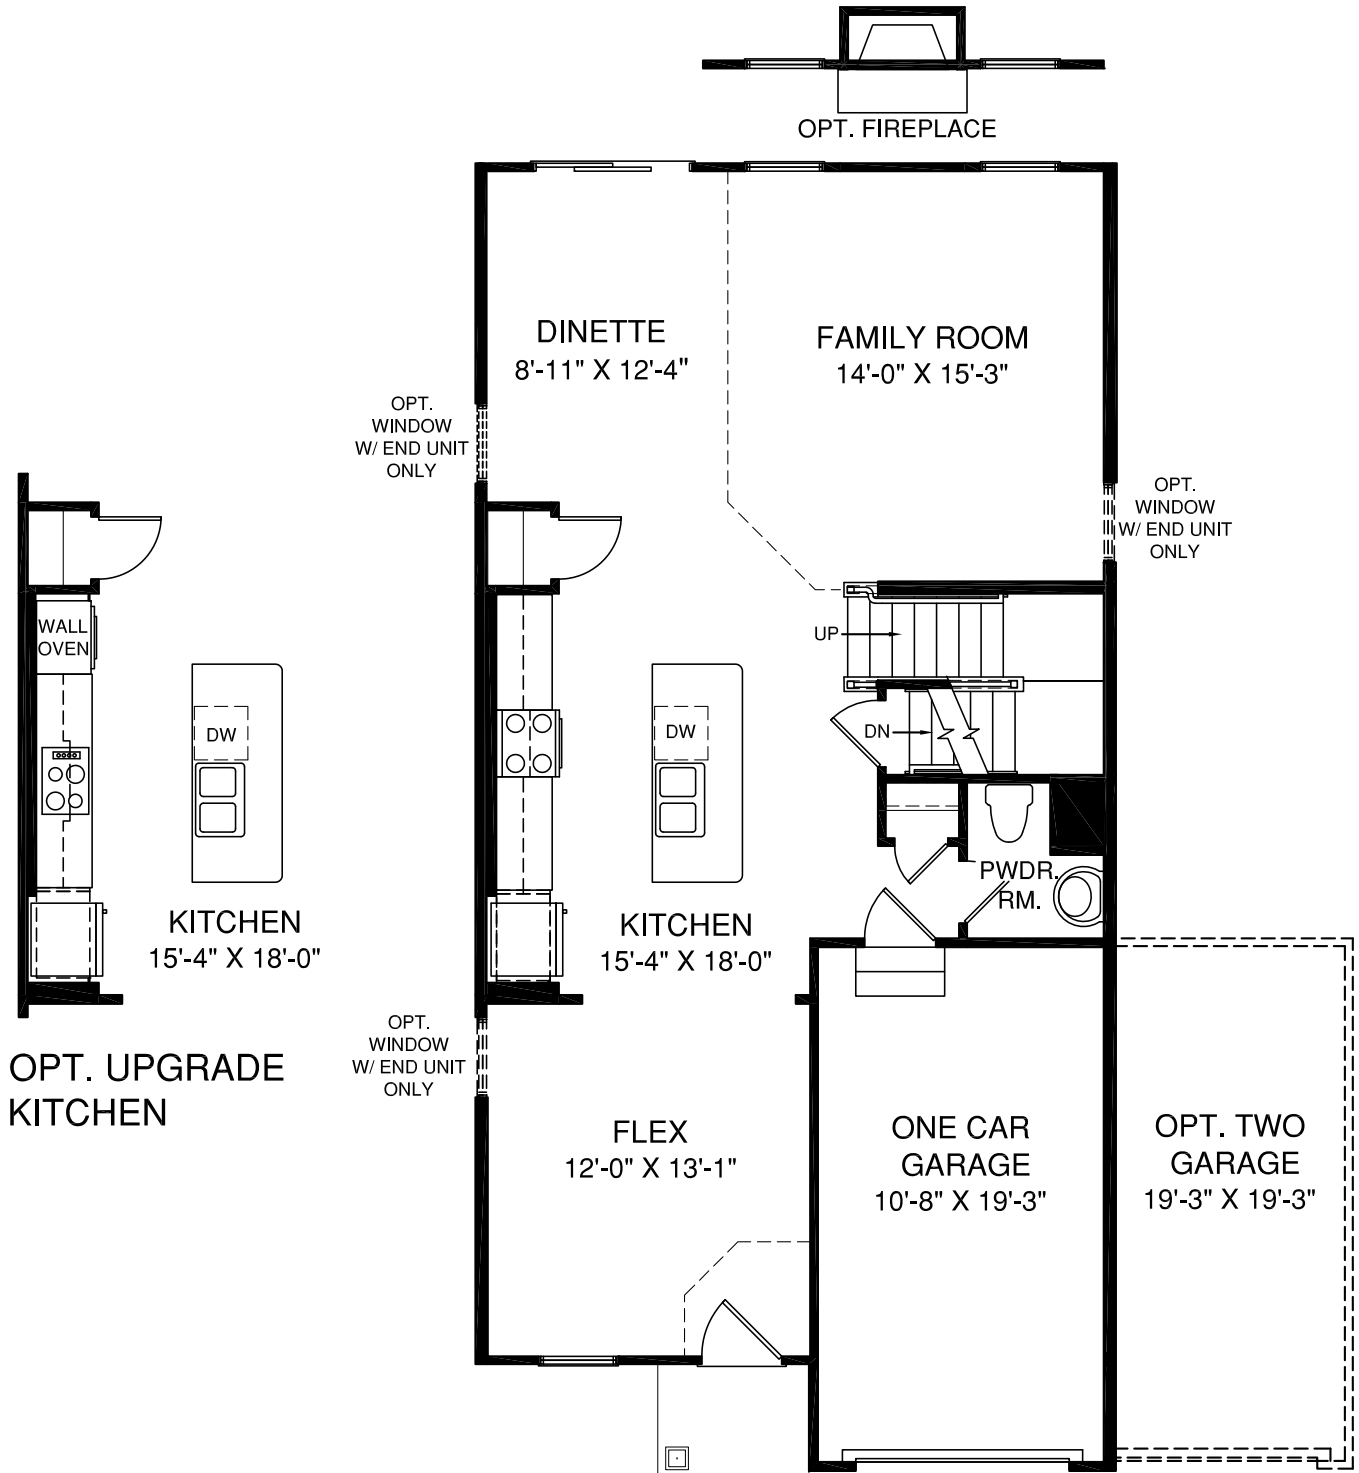

# Waldorf

MAIN LEVEL

Although all illustrations and specifications are believed correct at the time of publication, the right is reserved to make changes, without notice or obligation. Windows, doors, ceilings, and room sizes may vary depending on the options and elevations selected. Optional items indicated are available at additional cost. This brochure is for illustrative purposes only and not part of a legal contract. It is recommended that the architectural blueprints be reserved for further clarification of features. Not all features are shown. Please ask our Sales and Marketing Representative for complete information.

UPPER LEVEL

OPT. OWNER'S  
BATH W/  
ROMAN  
SHOWER

OPT. OWNER'S  
BATH W/  
SOAKING TUB &  
SHOWER

LOWER LEVEL

OPT. SLIDING GLASS DOOR