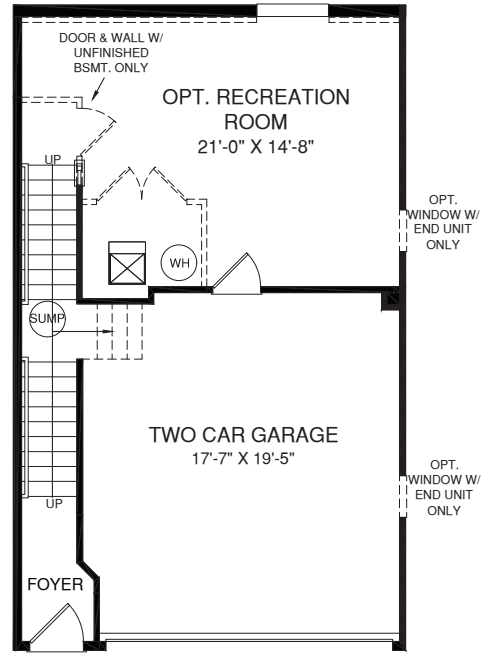

BASEMENT LEVEL ENTRY WITH FRONT GARAGE

UPPER LEVEL

OPT. OWNER'S BATH SHOWER ALT. LAYOUT

OPT. SLIDING GLASS DOOR W/ WINDOW

LOWER LEVEL

MAIN LEVEL

OPT. UPGRADE KITCHEN