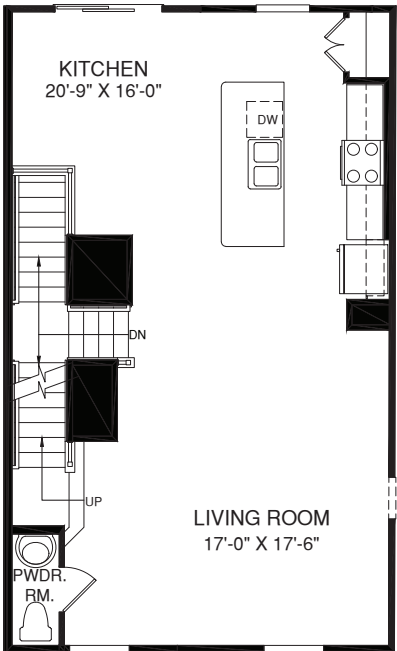

BASEMENT LEVEL ENTRY WITH FRONT GARAGE

UPPER LEVEL

OPT. OWNER'S BATH SHOWER ALT. LAYOUT

OPT. SLIDING GLASS DOOR W/ WINDOW

LOWER LEVEL

MAIN LEVEL

OPT. UPGRADE KITCHEN