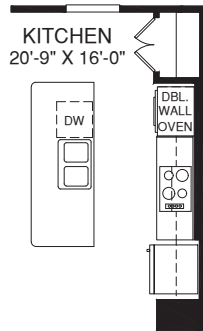

BASEMENT LEVEL ENTRY WITH FRONT GARAGE

UPPER LEVEL

OPT. OWNER'S BATH SHOWER ALT. LAYOUT

OPT. SLIDING GLASS DOOR W/ WINDOW

LOWER LEVEL

MAIN LEVEL

OPT. UPGRADE KITCHEN