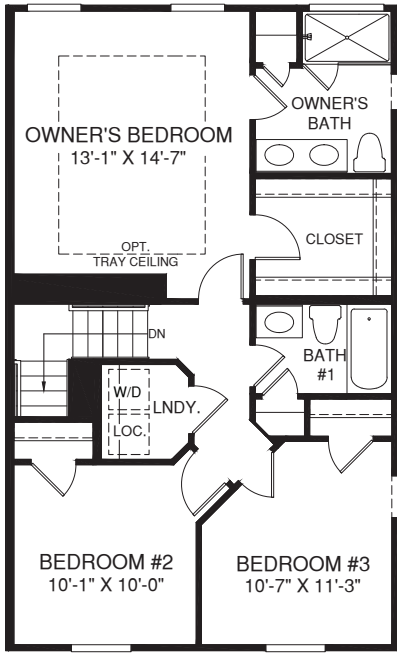

BASEMENT LEVEL ENTRY WITH FRONT GARAGE

UPPER LEVEL

OPT. OWNER'S BATH SHOWER ALT. LAYOUT

OPT. SLIDING GLASS DOOR W/ WINDOW

LOWER LEVEL

MAIN LEVEL

OPT. UPGRADE KITCHEN