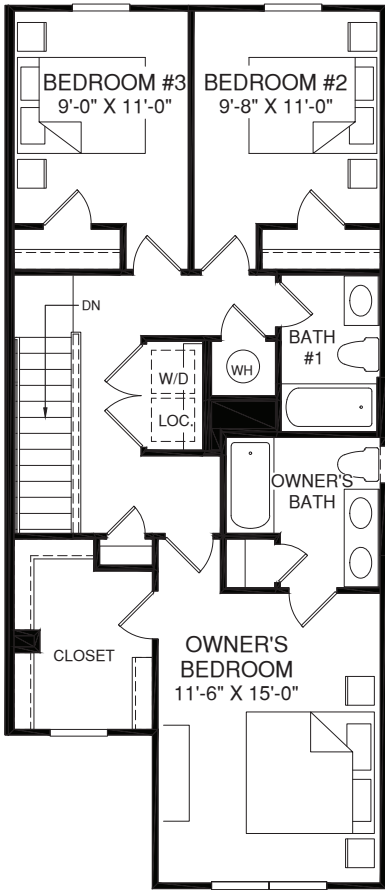

LEVEL ENTRY

POPLAR

UPPER LEVEL

OPT. WINDOW WEND UNIT