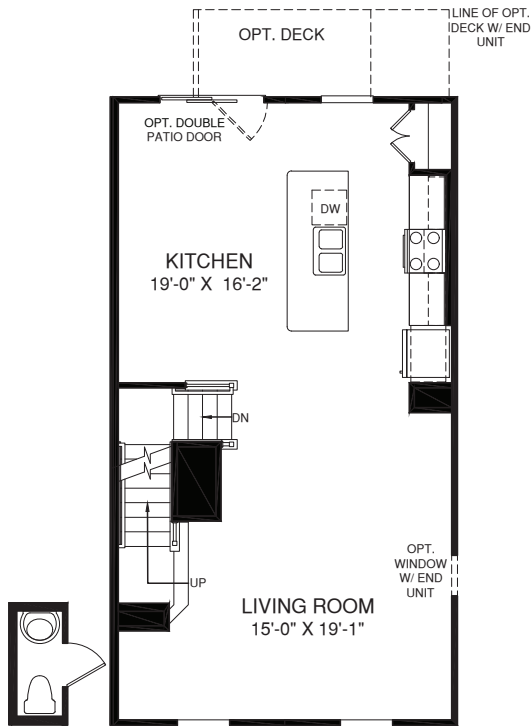

MOZART

MAIN LEVEL

UPPER & ATTIC LEVEL

RY0519MZA0Ev02BLRATTICWMSSt