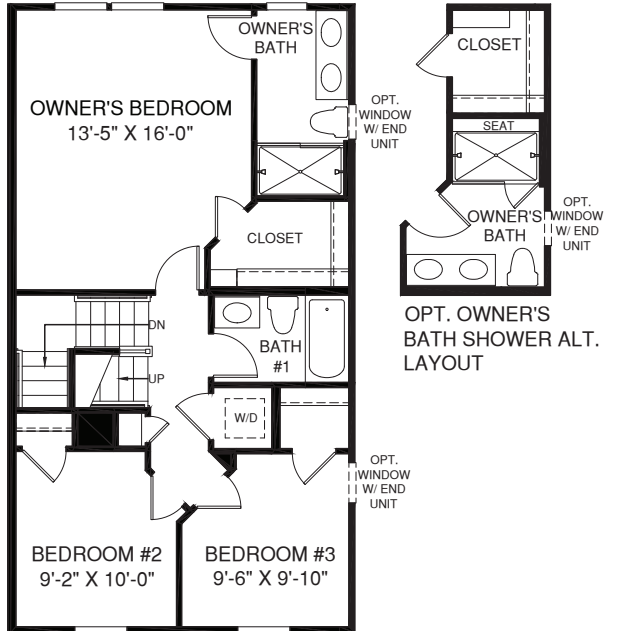

UPPER & ATTIC LEVEL