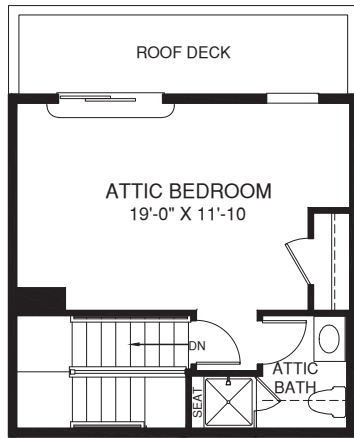

UPPER & ATTIC LEVEL