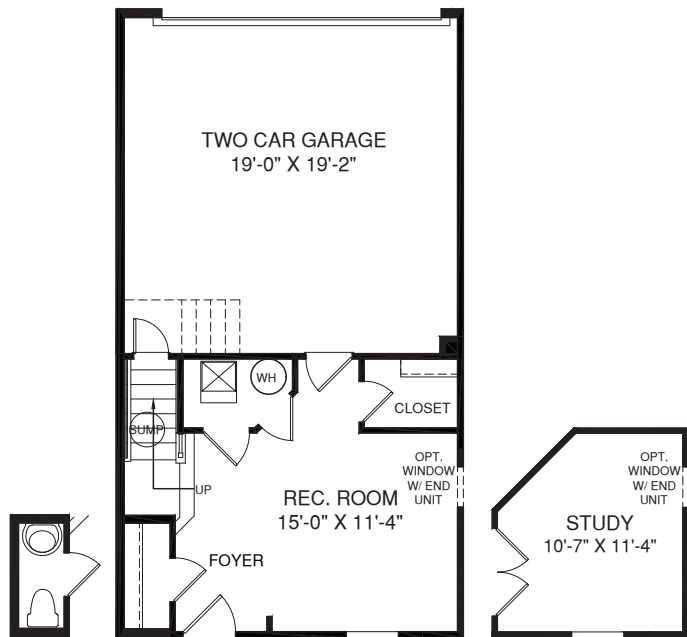

LOWER LEVEL

OPT. POWDER ROOM

RY0519MZA0Ev02BLRATTICWMSSt