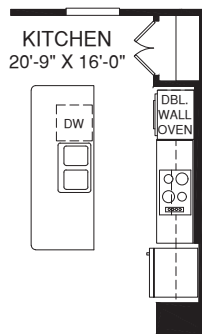

BASEMENT LEVEL ENTRY WITH FRONT GARAGE

UPPER LEVEL

OPT. WINDOW W/
END UNIT ONLY

LOWER LEVEL

OPT. SLIDING GLASS DOOR W/ DECK

MAIN LEVEL

OPT. UPGRADE
KITCHEN