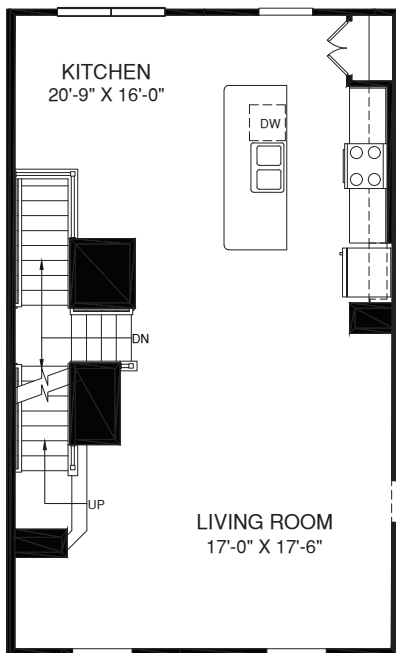

BASEMENT LEVEL ENTRY WITH FRONT GARAGE

UPPER LEVEL

OPT. WINDOW W/
END UNIT ONLY

LOWER LEVEL

OPT. SLIDING GLASS DOOR W/ DECK

MAIN LEVEL

OPT. UPGRADE
KITCHEN