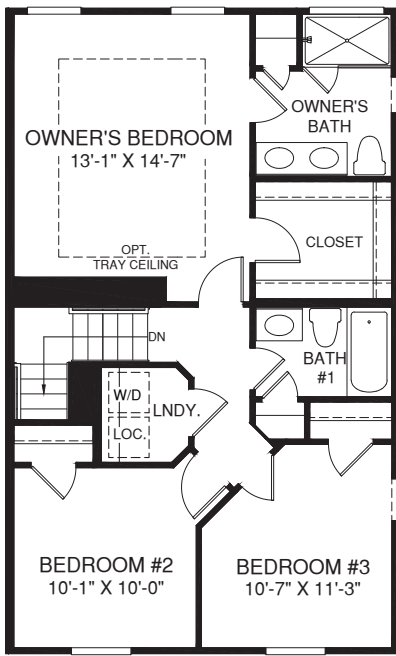

BASEMENT LEVEL ENTRY WITH FRONT GARAGE

UPPER LEVEL

OPT. WINDOW W/
END UNIT ONLY

LOWER LEVEL

OPT. SLIDING GLASS DOOR W/ DECK

MAIN LEVEL

OPT. UPGRADE
KITCHEN