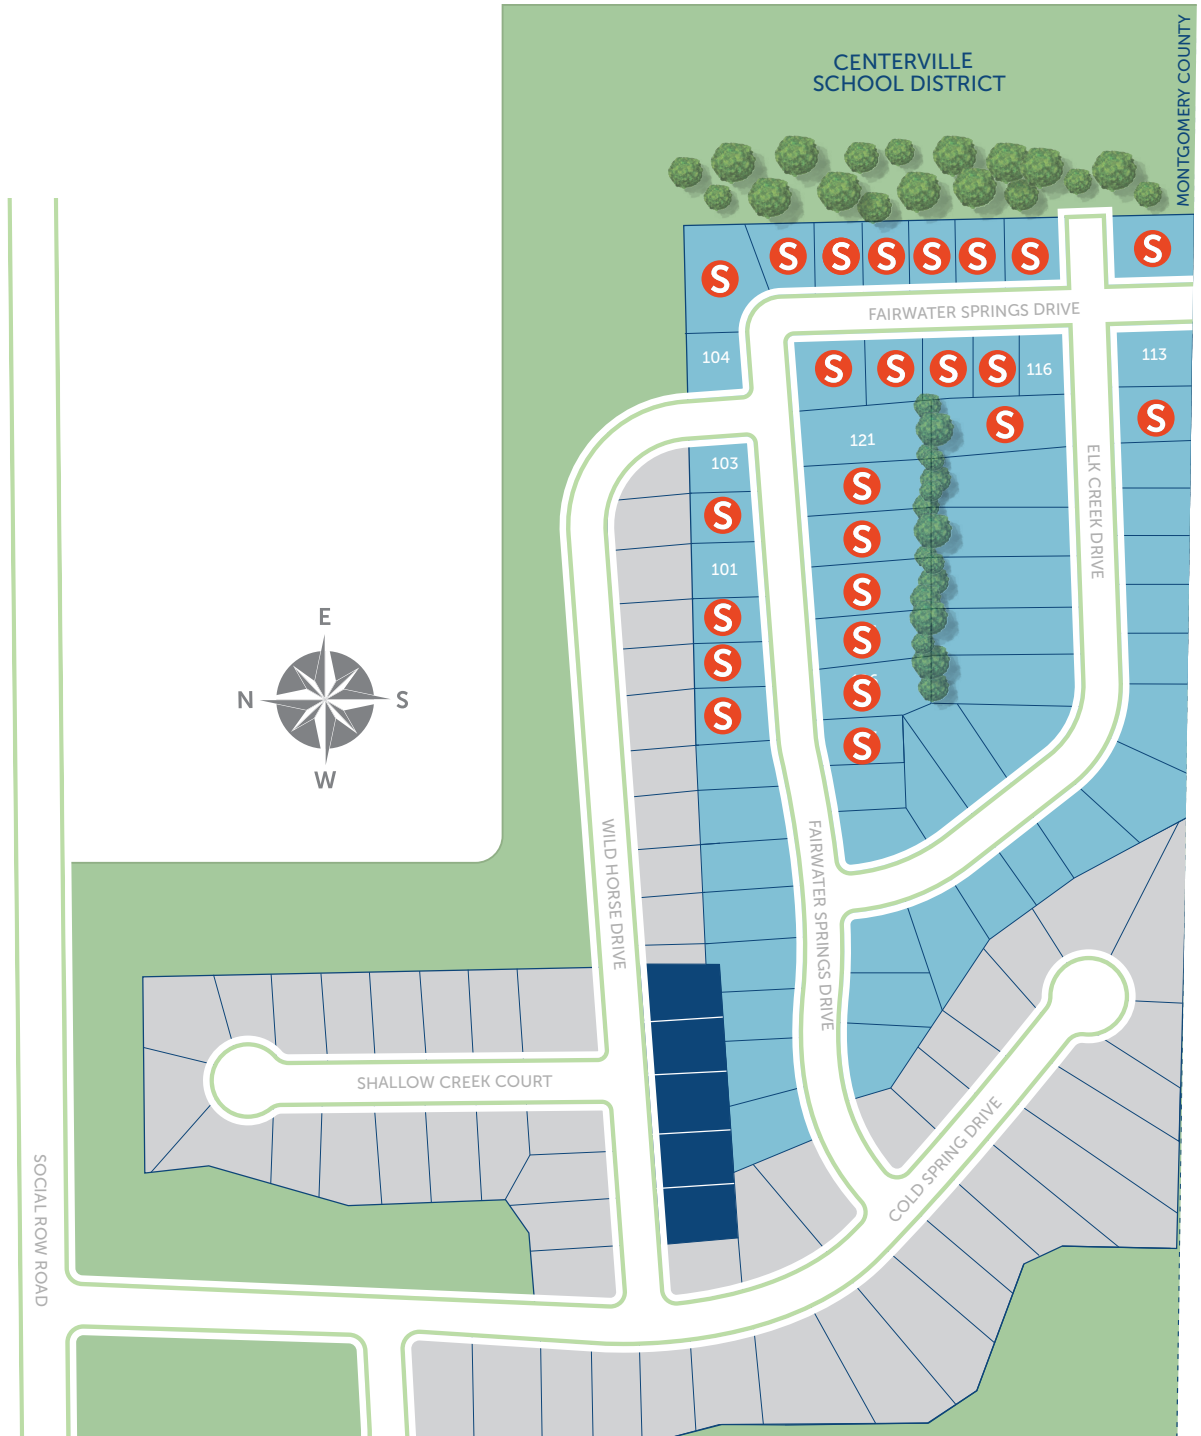

Creekside at Winding Creek

S Homesite SOLD

*Community Site Map is not to scale and is for illustrative purposes. The drawing is conceptual only and should not be relied upon as representations, express or implied, of the final detail. All maps and homesite availability are subject to change without notice. See Sales Representative for details. ©2021 NVR, Inc. All Rights Reserved.