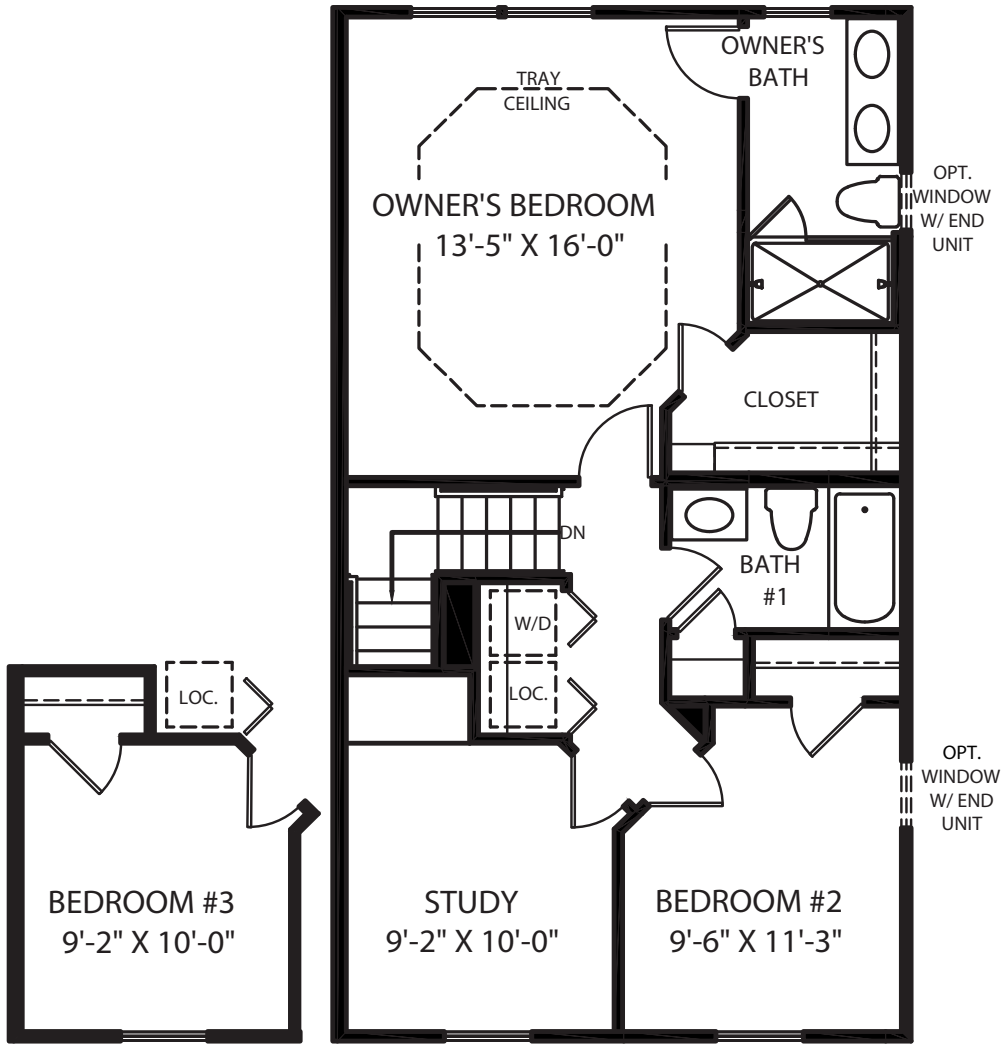

# Mozart

MAIN LEVEL

Although all illustrations and specifications are believed correct at the time of publication, the right is reserved to make changes, without notice or obligation. Windows, doors, ceilings, and room sizes may vary depending on the options and elevations selected. Optional items indicated are available at additional cost. This brochure is for illustrative purposes only and not part of a legal contract. It is recommended that the architectural blueprints be reserved for further clarification of features. Not all features are shown. Please ask our Sales and Marketing Representative for complete information.

UPPER LEVEL

OPT. BEDROOM #3

OPT. OWNER'S BATH SHOWER ALT. LAYOUT

LOWER LEVEL