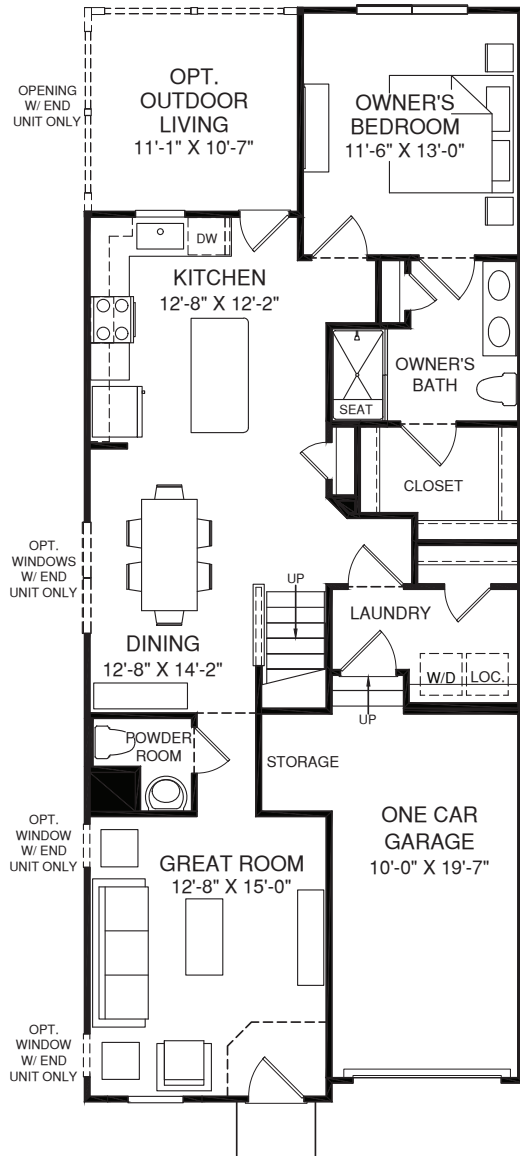

MAIN LEVEL

RY0720NAS00v01CRSL