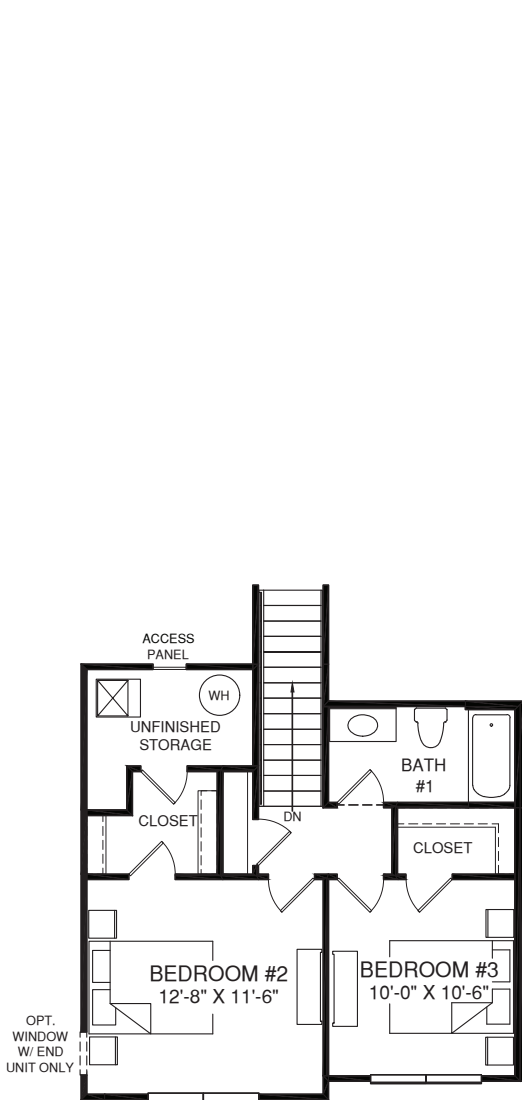

LEVEL ENTRY

NASSAU

UPPER LEVEL