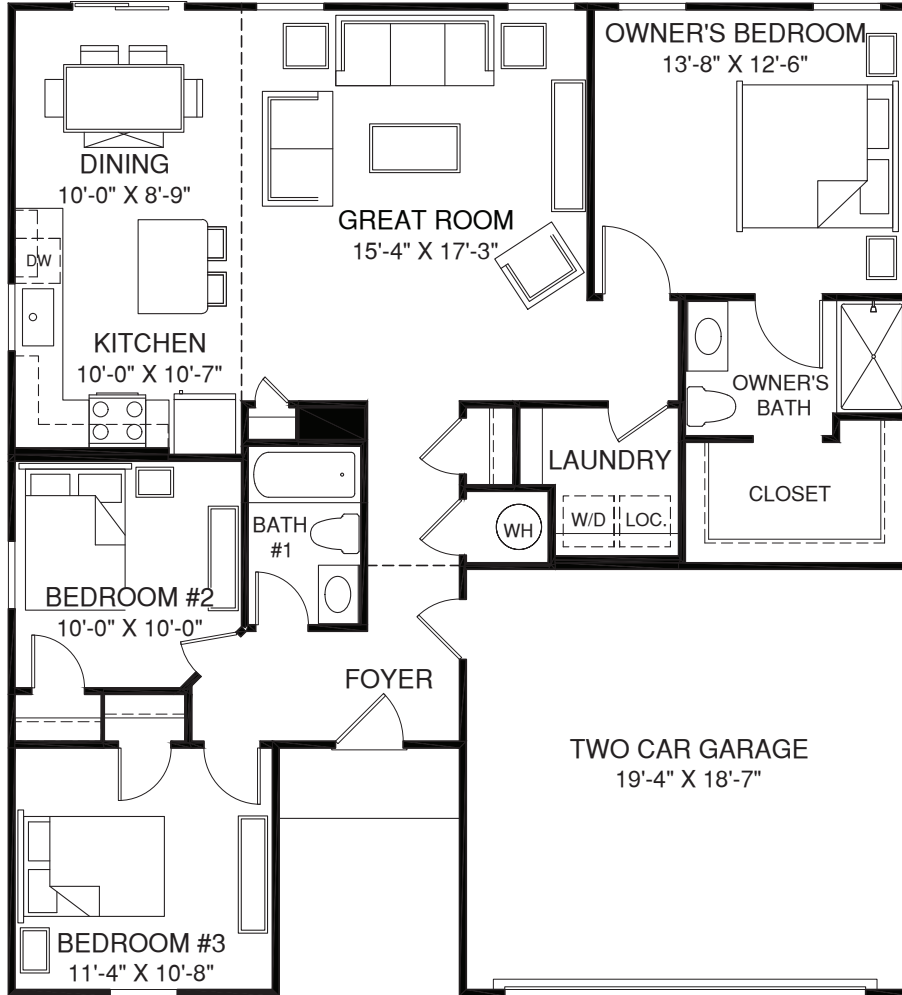

MAIN LEVEL

RY0122SPC00v01CRSLCRFT RLDPE

Easy. Affordable. Simply Yours.