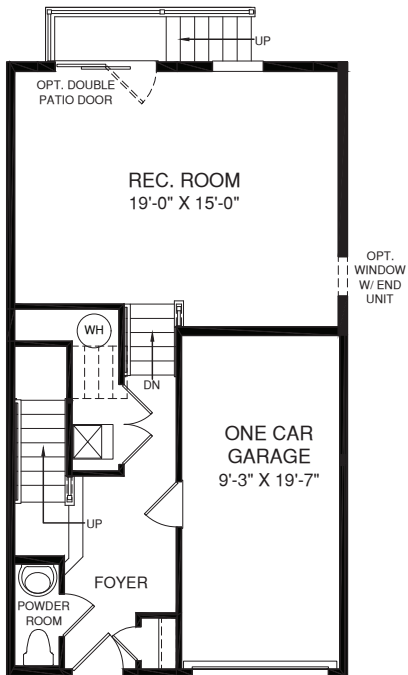

LOWER LEVEL

UPPER & ATTIC LEVEL

RY0621MZA0Dv02ATTICWAWP3