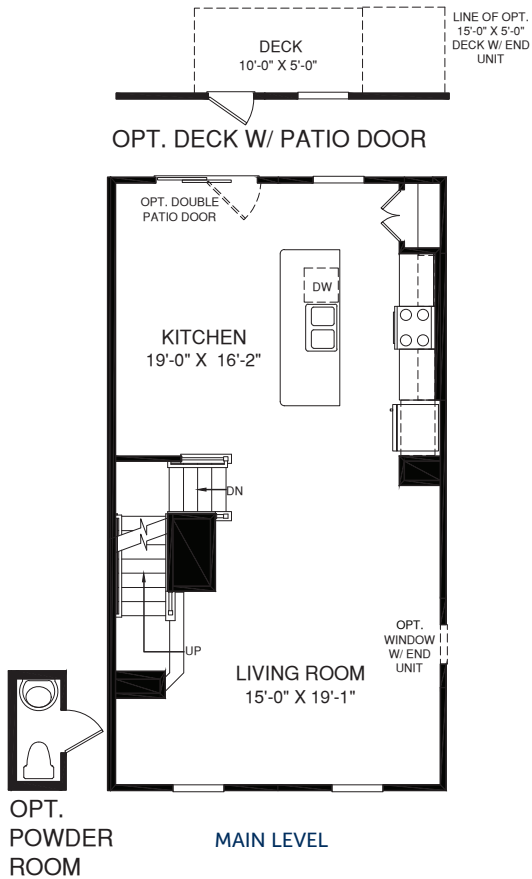

LOWER LEVEL

UPPER & ATTIC LEVEL

RY0621MZA0Dv02ATTICWAWP3