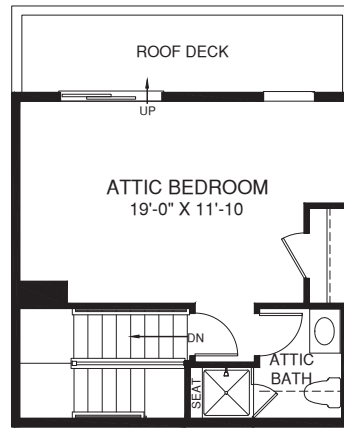

LOWER LEVEL

UPPER & ATTIC LEVEL

RY0621MZA0Dv02ATTICWAWP3