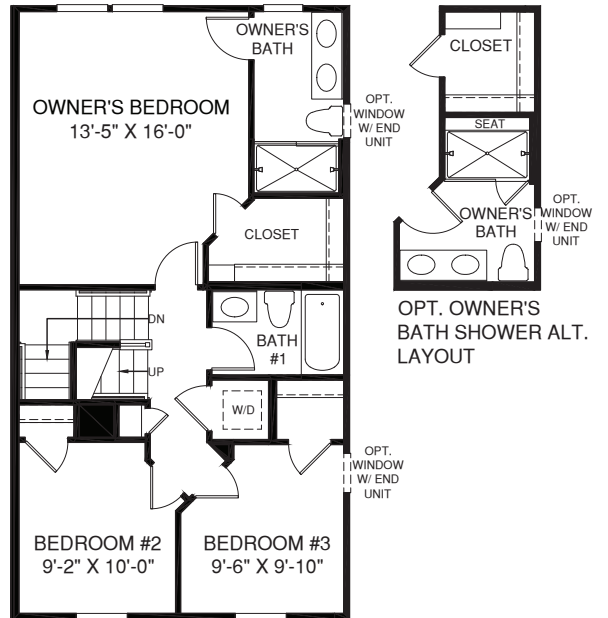

LOWER LEVEL

UPPER & ATTIC LEVEL

RY0621MZA0Dv02ATTICWAWP3