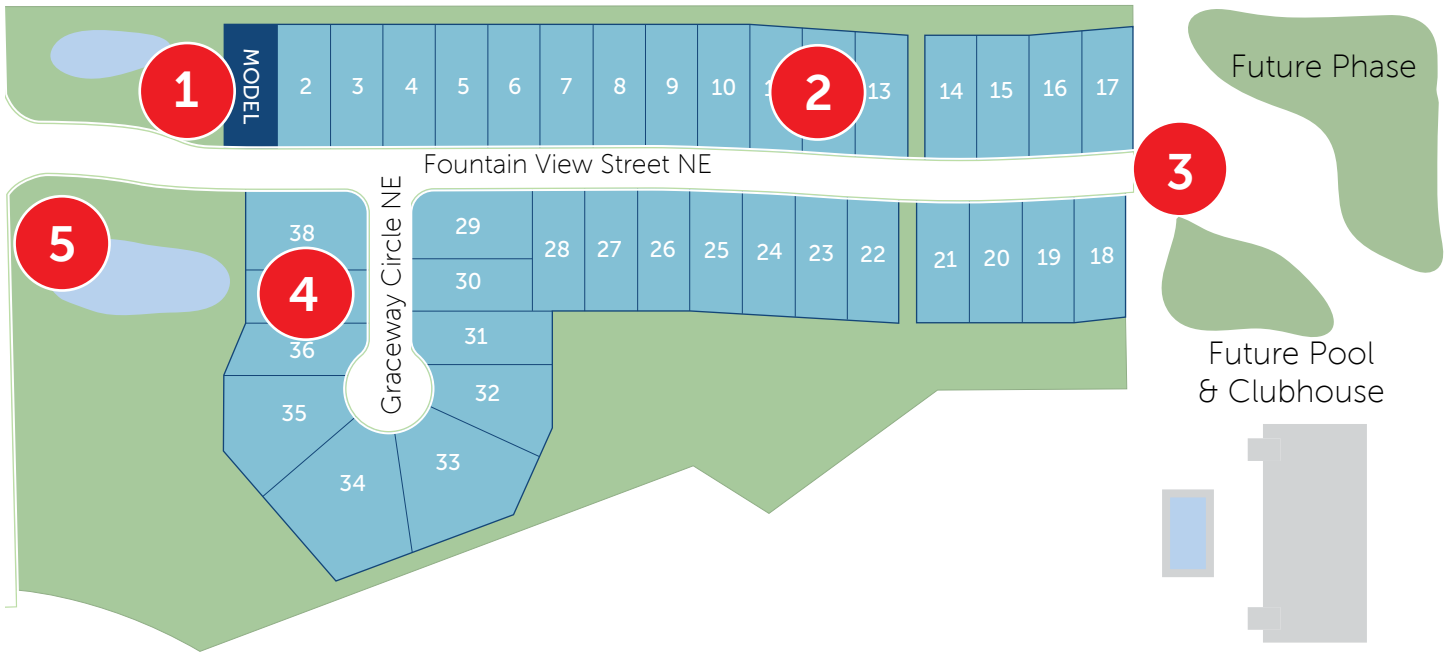

FOUNTAINS AT EDGEWOOD

Cruise-Thru

COMMUNITY TOUR

See everything the community has to offer from your car! The *Cruise-Thru* virtual tour guide provides details for each numbered stop. **Click the red numbers to learn more!**

- 1 Bramante Ranch Model Home
- 2 Desirable Tree-Lined Homesites
- 3 Road In Progress to Future Community Pool & Clubhouse
- 4 Construction Quality & Warranty Featuring The Palladio
- 5 Community Ponds, Walking Trails & Entrance Monument

[Click to Schedule Your Appointment Today or Call 440-577-4080](#)

Plain Township | Mid \$200s