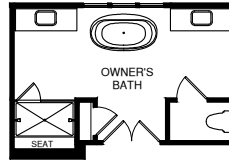

MAIN LEVEL FLOOR PLAN

Available first floor bedroom suite offers comfort for long-term guests

Opened concept design for a modern lifestyle

Welcoming front porch to greet guests in style

UPPER LEVEL FLOOR PLAN

The loft option is a great homework spot for older kids

OWNER'S BATH W/ OPT. FREESTANDING TUB AND ROMAN SHOWER

FOUR BEDROOM W/ OPT. LOFT

Owner's retreat with ample storage, spa bath, & private water closet

Bedroom-level laundry with sink and base cabinets

LOWER LEVEL FLOOR PLAN

From the Architect

Personalize the Marymount main-level to fit your family's needs. These options have been carefully crafted for today's lifestyles.