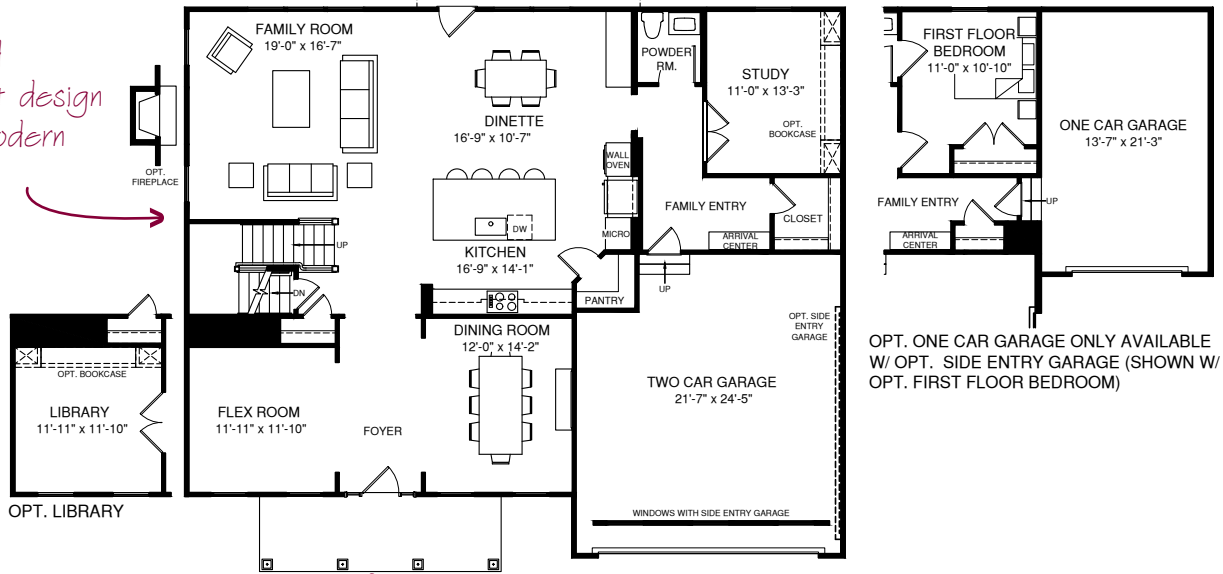

MAIN LEVEL FLOOR PLAN

Available first floor bedroom suite offers comfort for long-term guests

Opened concept design for a modern lifestyle

Welcoming front porch to greet guests in style

UPPER LEVEL FLOOR PLAN

The loft option is a great homework spot for older kids

OWNER'S BATH W/ OPT. FREESTANDING TUB AND ROMAN SHOWER

FOUR BEDROOM W/ OPT. LOFT

Owner's retreat with ample storage, spa bath, & private water closet

Bedroom-level laundry with sink and base cabinets

LOWER LEVEL FLOOR PLAN

From the Architect

Personalize the Marymount main-level to fit your family's needs. These options have been carefully crafted for today's lifestyles.