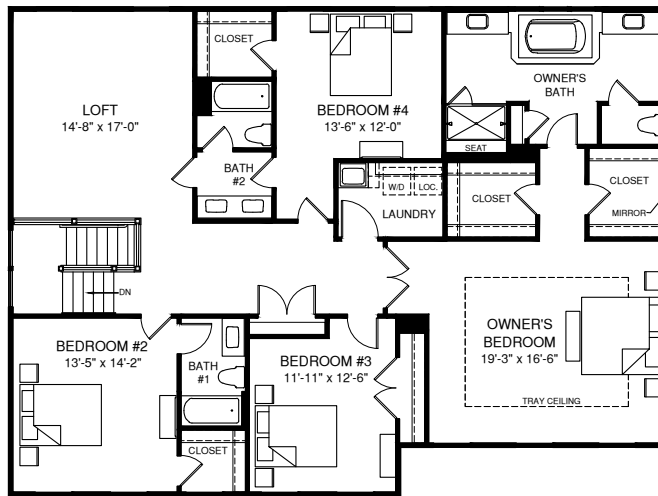

MAIN LEVEL FLOOR PLAN

Available first floor bedroom suite offers comfort for long-term guests

Opened concept design for a modern lifestyle

Welcoming front porch to greet guests in style

UPPER LEVEL FLOOR PLAN

The loft option is a great homework spot for older kids

OWNER'S BATH W/ OPT. FREESTANDING TUB AND ROMAN SHOWER

FOUR BEDROOM W/ OPT. LOFT

Owner's retreat with ample storage, spa bath, & private water closet

Bedroom-level laundry with sink and base cabinets

LOWER LEVEL FLOOR PLAN

From the Architect

Personalize the Marymount main-level to fit your family's needs. These options have been carefully crafted for today's lifestyles.