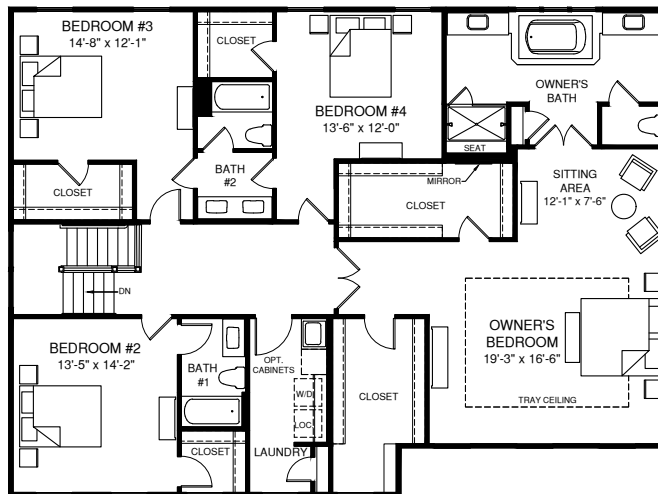

MAIN LEVEL FLOOR PLAN

Available first floor bedroom suite offers comfort for long-term guests

Opened concept design for a modern lifestyle

Welcoming front porch to greet guests in style

UPPER LEVEL FLOOR PLAN

The loft option is a great homework spot for older kids

OWNER'S BATH W/ OPT. FREESTANDING TUB AND ROMAN SHOWER

FOUR BEDROOM W/ OPT. LOFT

Owner's retreat with ample storage, spa bath, & private water closet

Bedroom-level laundry with sink and base cabinets

LOWER LEVEL FLOOR PLAN

From the Architect

Personalize the Marymount main-level to fit your family's needs. These options have been carefully crafted for today's lifestyles.