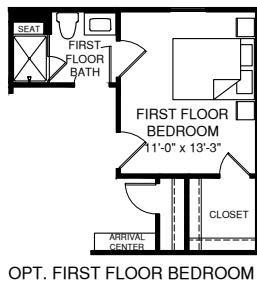

MAIN LEVEL FLOOR PLAN

Available first floor bedroom suite offers comfort for long-term guests

Opened concept design for a modern lifestyle

Welcoming front porch to greet guests in style

UPPER LEVEL FLOOR PLAN

The loft option is a great homework spot for older kids

OWNER'S BATH W/ OPT. FREESTANDING TUB AND ROMAN SHOWER

FOUR BEDROOM W/ OPT. LOFT

Owner's retreat with ample storage, spa bath, & private water closet

Bedroom-level laundry with sink and base cabinets

LOWER LEVEL FLOOR PLAN

From the Architect

Personalize the Marymount main-level to fit your family's needs. These options have been carefully crafted for today's lifestyles.