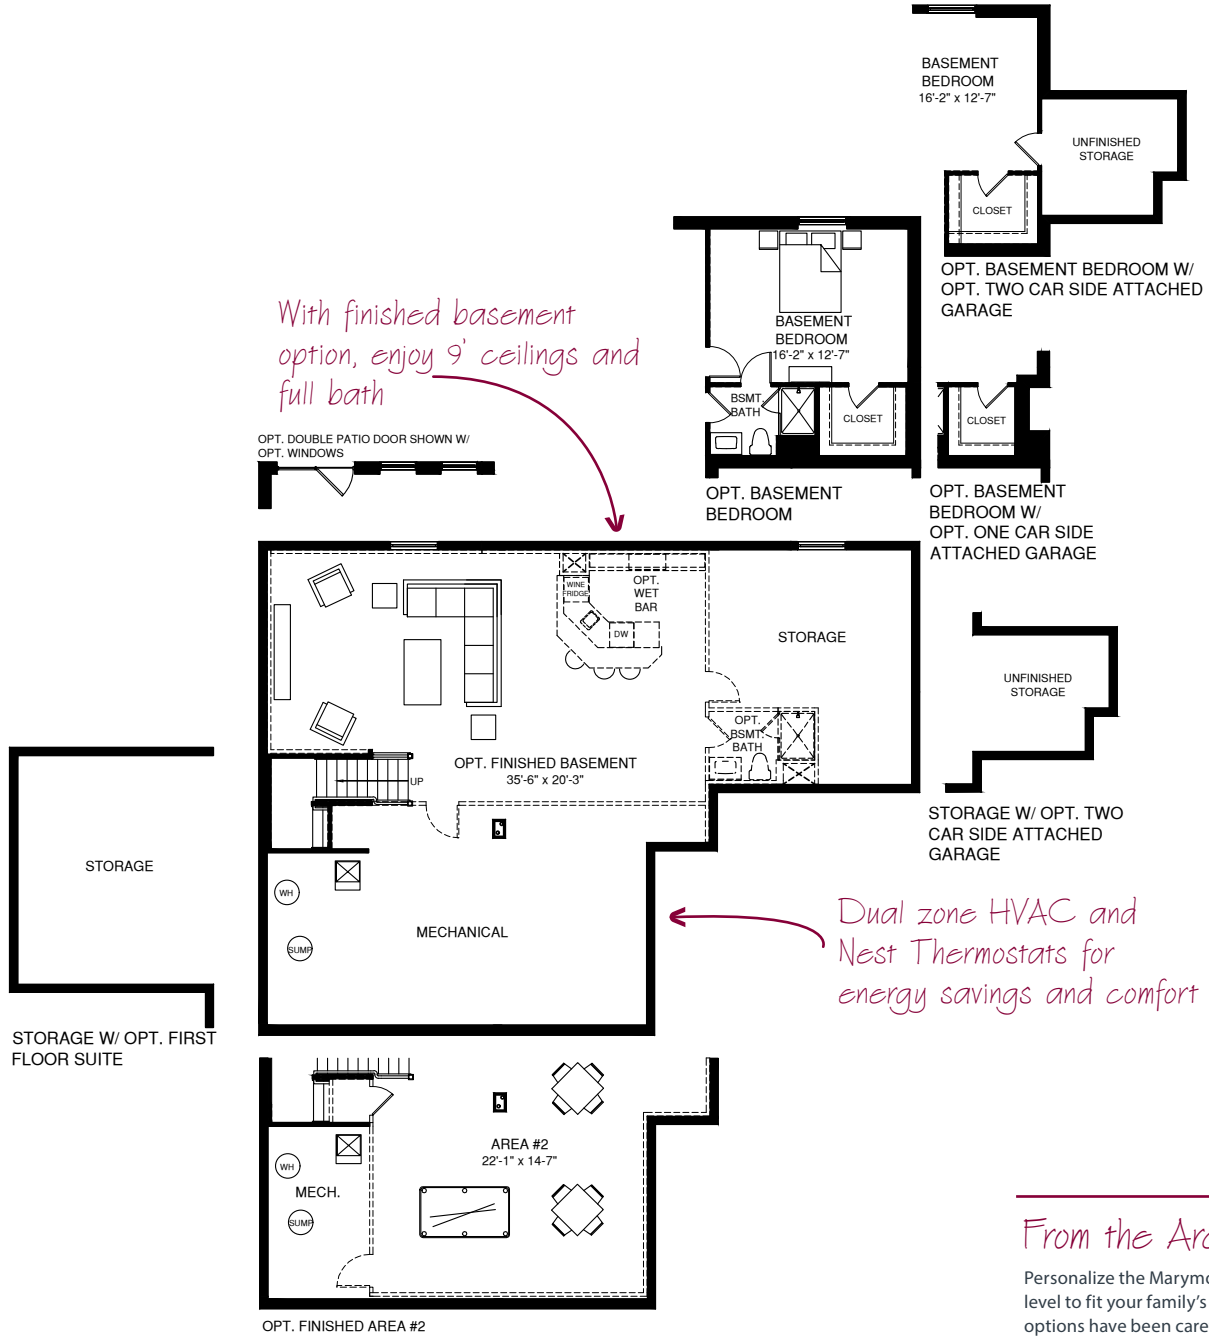

MAIN LEVEL FLOOR PLAN

Available first floor bedroom suite offers comfort for long-term guests

Opened concept design for a modern lifestyle

Welcoming front porch to greet guests in style

UPPER LEVEL FLOOR PLAN

The loft option is a great homework spot for older kids

OWNER'S BATH W/ OPT. FREESTANDING TUB AND ROMAN SHOWER

FOUR BEDROOM W/ OPT. LOFT

Owner's retreat with ample storage, spa bath, & private water closet

Bedroom-level laundry with sink and base cabinets

LOWER LEVEL FLOOR PLAN

From the Architect

Personalize the Marymount main-level to fit your family's needs. These options have been carefully crafted for today's lifestyles.