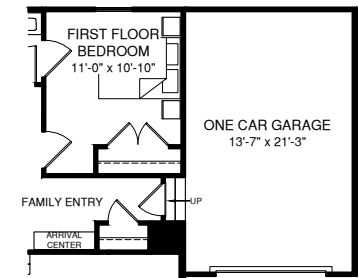

MAIN LEVEL FLOOR PLAN

Available first floor bedroom suite offers comfort for long-term guests

Opened concept design for a modern lifestyle

Welcoming front porch to greet guests in style

UPPER LEVEL FLOOR PLAN

The loft option is a great homework spot for older kids

OWNER'S BATH W/ OPT. FREESTANDING TUB AND ROMAN SHOWER

FOUR BEDROOM W/ OPT. LOFT

Owner's retreat with ample storage, spa bath, & private water closet

Bedroom-level laundry with sink and base cabinets

LOWER LEVEL FLOOR PLAN

From the Architect

Personalize the Marymount main-level to fit your family's needs. These options have been carefully crafted for today's lifestyles.