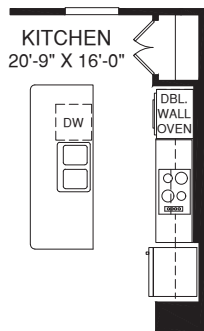

BASEMENT LEVEL ENTRY WITH REAR GARAGE

UPPER LEVEL

OPT. OWNER'S BATH SHOWER ALT. LAYOUT

OPT. WINDOW W/ END UNIT ONLY

OPT. WINDOW W/ END UNIT ONLY

OPT. WINDOW W/ END UNIT ONLY

LOWER LEVEL

OPT. WINDOW W/ END UNIT ONLY

OPT. WINDOW W/ END UNIT ONLY

MAIN LEVEL

OPT. WINDOW W/ END UNIT ONLY

OPT. UPGRADE KITCHEN

OPT. POWDER ROOM