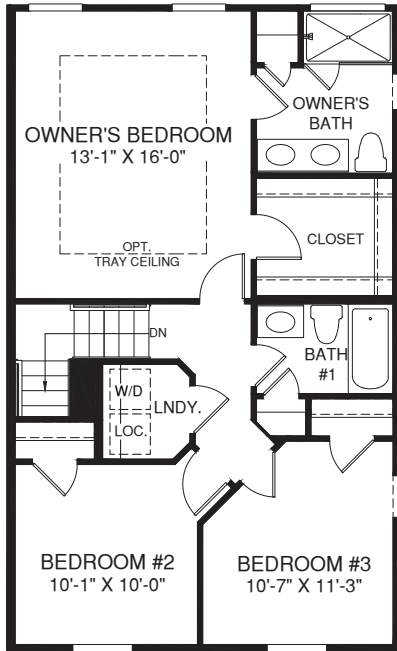

BASEMENT LEVEL ENTRY WITH REAR GARAGE

UPPER LEVEL

OPT. OWNER'S BATH SHOWER ALT. LAYOUT

OPT. WINDOW W/ END UNIT ONLY

OPT. WINDOW W/ END UNIT ONLY

OPT. WINDOW W/ END UNIT ONLY

LOWER LEVEL

OPT. WINDOW W/ END UNIT ONLY

OPT. WINDOW W/ END UNIT ONLY

MAIN LEVEL

OPT. WINDOW W/ END UNIT ONLY

OPT. UPGRADE KITCHEN

OPT. POWDER ROOM