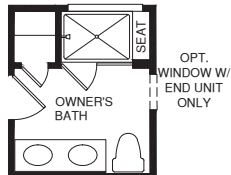

BASEMENT LEVEL ENTRY WITH REAR GARAGE

UPPER LEVEL

OPT. OWNER'S BATH SHOWER ALT. LAYOUT

OPT. WINDOW W/ END UNIT ONLY

OPT. WINDOW W/ END UNIT ONLY

OPT. WINDOW W/ END UNIT ONLY

LOWER LEVEL

OPT. WINDOW W/ END UNIT ONLY

OPT. WINDOW W/ END UNIT ONLY

MAIN LEVEL

OPT. WINDOW W/ END UNIT ONLY

OPT. UPGRADE KITCHEN

OPT. POWDER ROOM