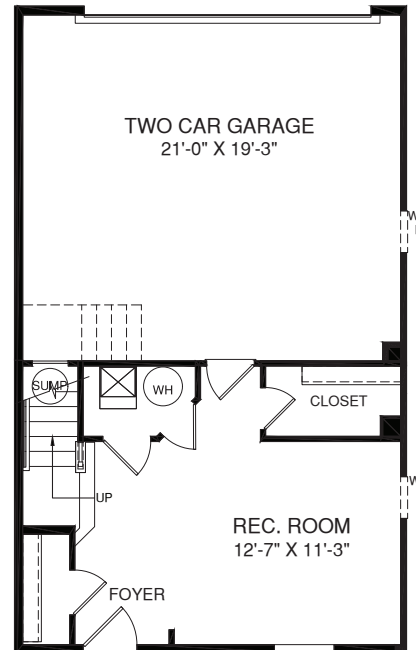

BASEMENT LEVEL ENTRY WITH REAR GARAGE

UPPER LEVEL

OPT. OWNER'S BATH SHOWER ALT. LAYOUT

OPT. WINDOW W/ END UNIT ONLY

OPT. WINDOW W/ END UNIT ONLY

OPT. WINDOW W/ END UNIT ONLY

LOWER LEVEL

OPT. WINDOW W/ END UNIT ONLY

OPT. WINDOW W/ END UNIT ONLY

MAIN LEVEL

OPT. WINDOW W/ END UNIT ONLY

OPT. UPGRADE KITCHEN

OPT. POWDER ROOM