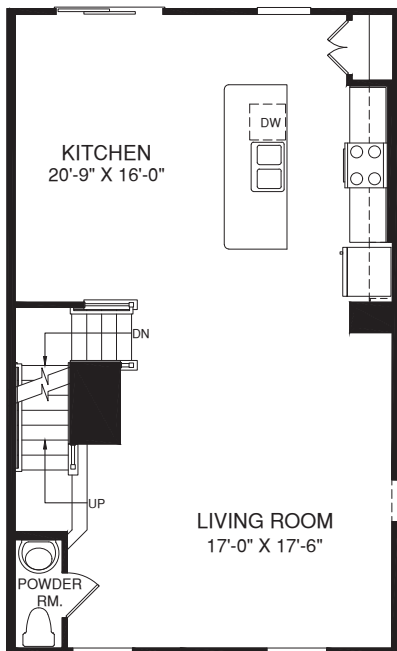

BASEMENT LEVEL ENTRY WITH REAR GARAGE

UPPER LEVEL

OPT. OWNER'S BATH SHOWER ALT. LAYOUT

OPT. WINDOW W/ END UNIT ONLY

OPT. WINDOW W/ END UNIT ONLY

OPT. WINDOW W/ END UNIT ONLY

LOWER LEVEL

OPT. WINDOW W/ END UNIT ONLY

OPT. WINDOW W/ END UNIT ONLY

MAIN LEVEL

OPT. WINDOW W/ END UNIT ONLY

OPT. UPGRADE KITCHEN

OPT. POWDER ROOM