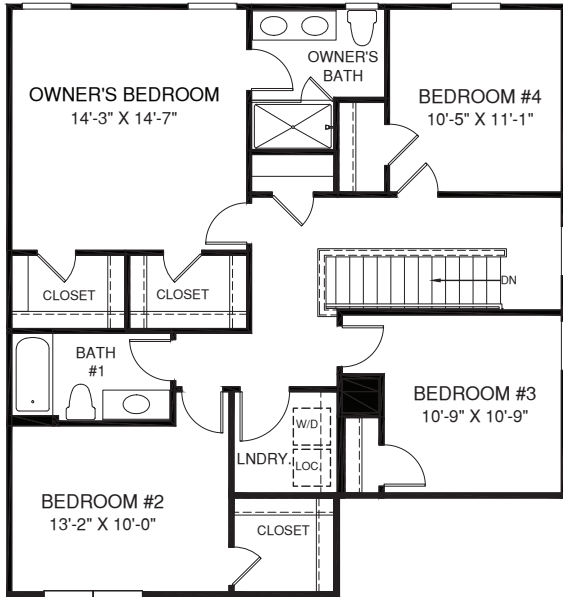

UPPER LEVEL