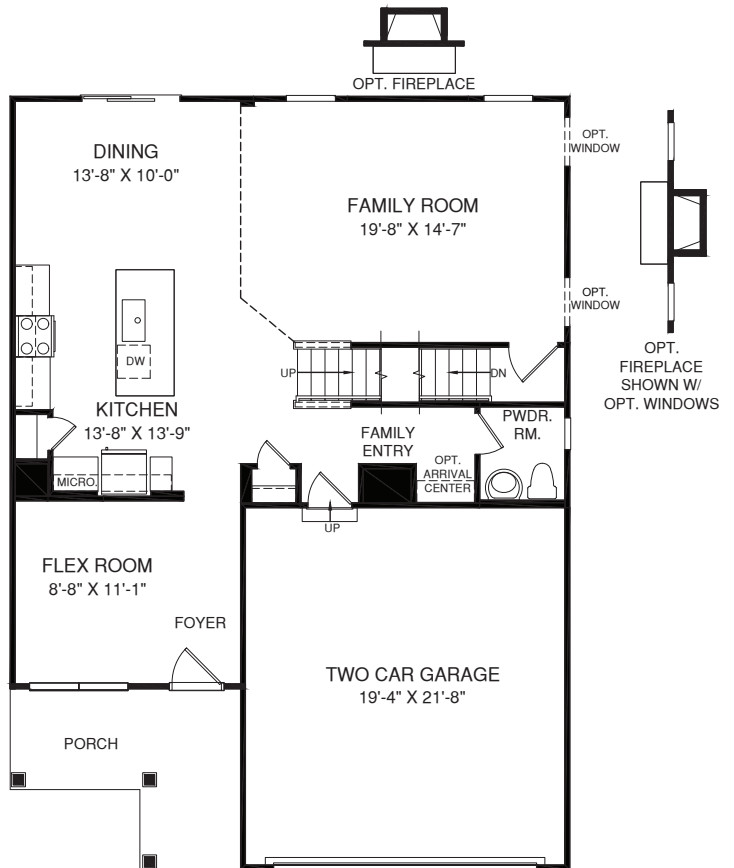

MAIN LEVEL

An optional finished basement is available. Please see brochure or online marketing material for details.