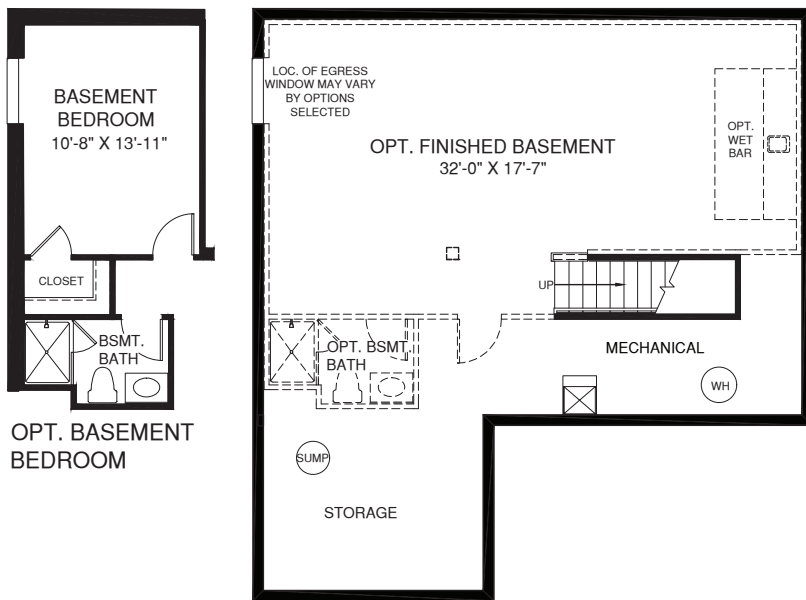

OPT. SLIDING GLASS DOOR SHOWN W/ OPT. WINDOW

LOWER LEVEL

Optional finished basement is available. Please see brochure or online marketing material for details. Elevations shown are artist's concepts. Floor plans may vary per elevation. Ryan Homes reserves the right to make changes without notice or prior obligation. RY0319BLG00v01BSMT WMSTS