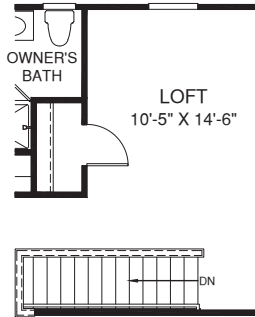

OPT. THREE BEDROOM W/ LOFT