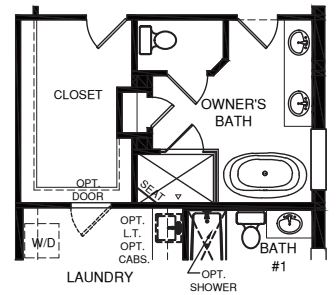

OPT. OWNER'S BATH W/
FREESTANDING TUB