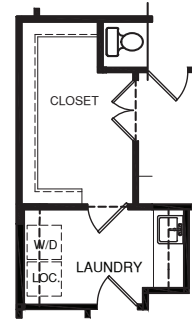

OPT. LAUNDRY CABINETS
AND SINK SHOWING OPT.
LAUNDRY DOOR

MAIN LEVEL