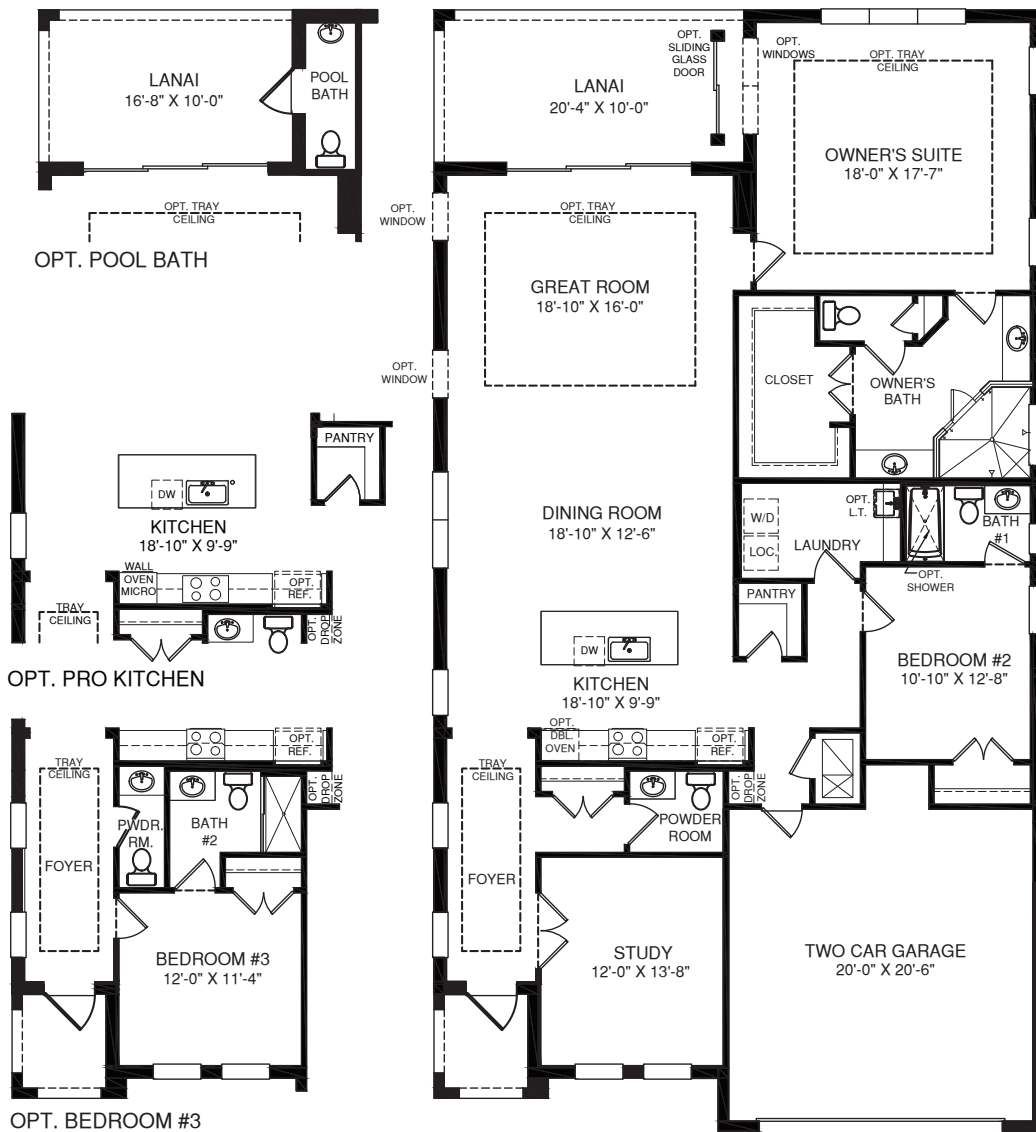

OPT. OWNER'S BATH W/
FREESTANDING TUB

MAIN LEVEL