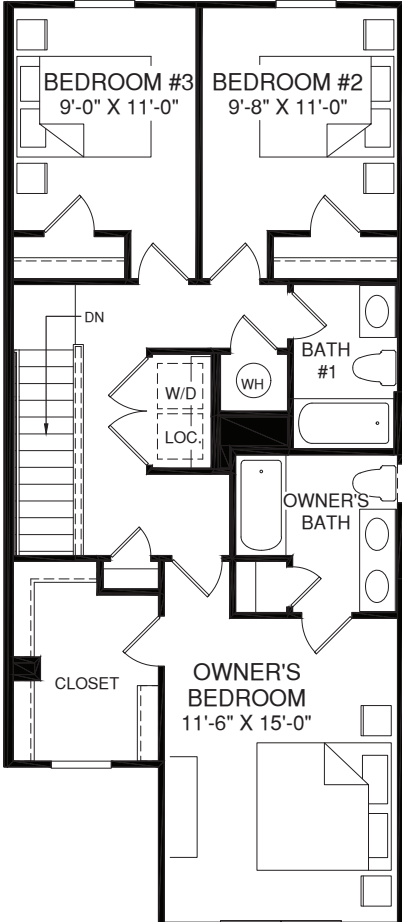

LEVEL ENTRY

POPLAR

UPPER LEVEL

OPT. WINDOW W/END UNIT