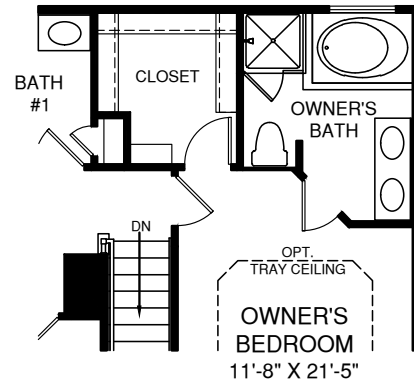

UPPER LEVEL

OPT. ALTERNATE DESIGN OWNER'S SUITE

OPT. OWNER'S BATH W/
SOAKING TUB & SHOWER

LOWER LEVEL

OPT. FINISHED BASEMENT SHOWN W/
MORNING ROOM