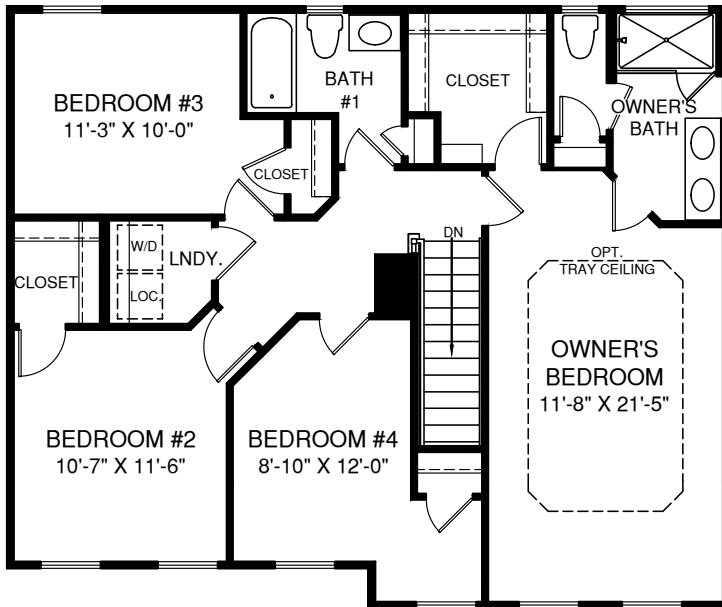

UPPER LEVEL

OPT. ALTERNATE DESIGN OWNER'S SUITE

OPT. OWNER'S BATH W/
SOAKING TUB & SHOWER

LOWER LEVEL

OPT. FINISHED BASEMENT SHOWN W/
MORNING ROOM