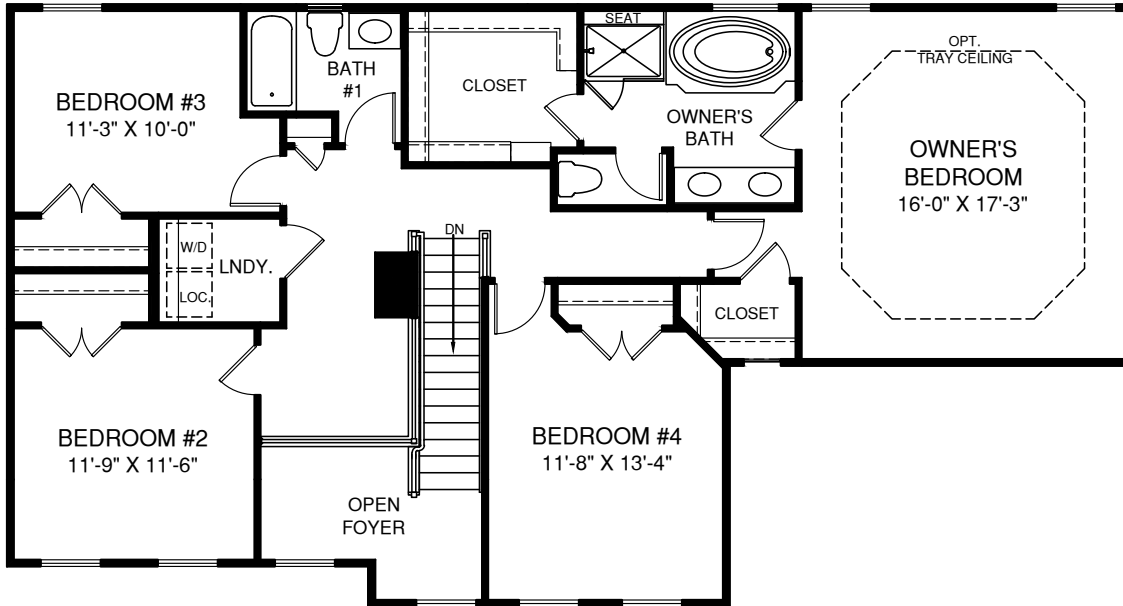

UPPER LEVEL

OPT. ALTERNATE DESIGN OWNER'S SUITE

OPT. OWNER'S BATH W/
SOAKING TUB & SHOWER

LOWER LEVEL

OPT. FINISHED BASEMENT SHOWN W/
MORNING ROOM