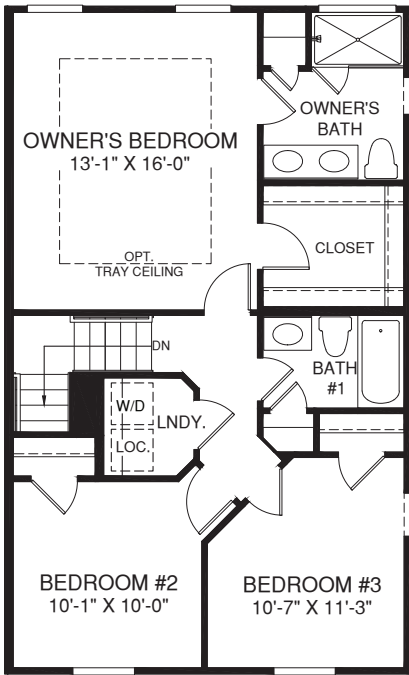

UPPER LEVEL