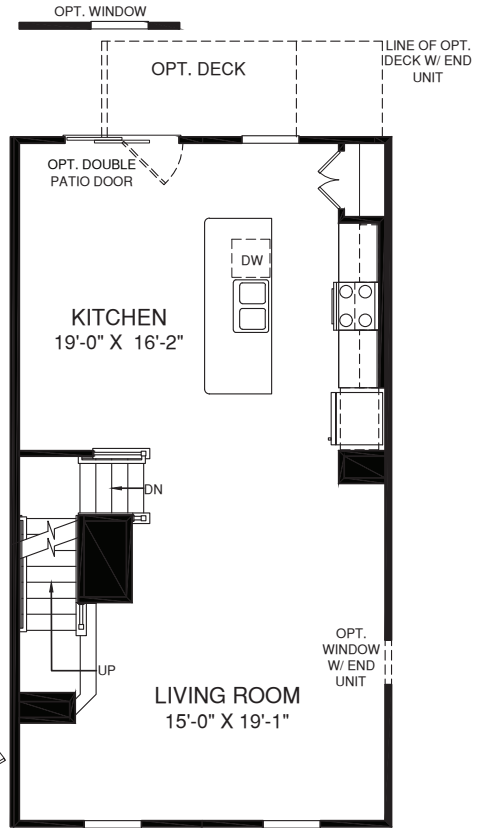

MOZART

LOWER LEVEL ENTRY WITH REAR GARAGE

UPPER LEVEL

OPT. OWNER'S BATH SHOWER ALT. LAYOUT

MAIN LEVEL

LOWER LEVEL

OPT. STUDY

OPT. POWDER ROOM