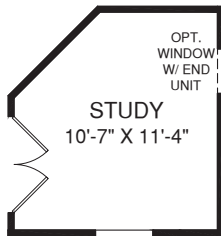

MOZART

LOWER LEVEL ENTRY WITH REAR GARAGE

UPPER LEVEL

OPT. OWNER'S BATH SHOWER ALT. LAYOUT

MAIN LEVEL

LOWER LEVEL

OPT. STUDY

OPT. POWDER ROOM