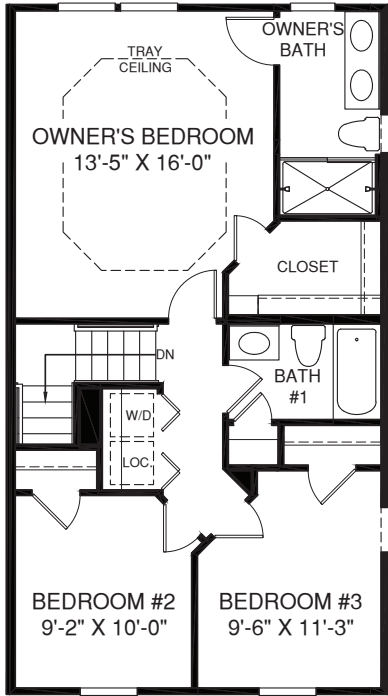

MOZART

LOWER LEVEL ENTRY WITH REAR GARAGE

UPPER LEVEL

OPT. OWNER'S BATH SHOWER ALT. LAYOUT

MAIN LEVEL

LOWER LEVEL

OPT. STUDY

OPT. POWDER ROOM