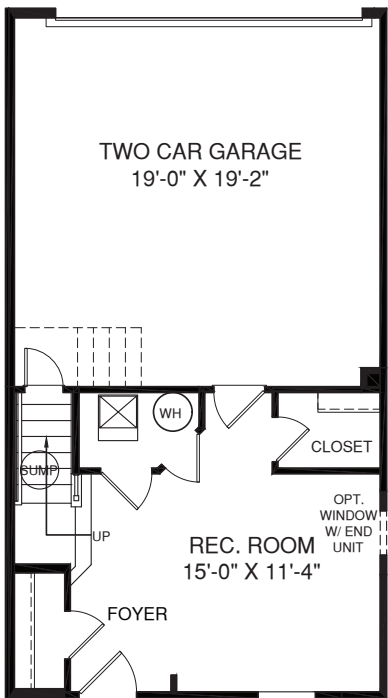

MOZART

LOWER LEVEL ENTRY WITH REAR GARAGE

UPPER LEVEL

OPT. OWNER'S BATH SHOWER ALT. LAYOUT

MAIN LEVEL

LOWER LEVEL

OPT. STUDY

OPT. POWDER ROOM