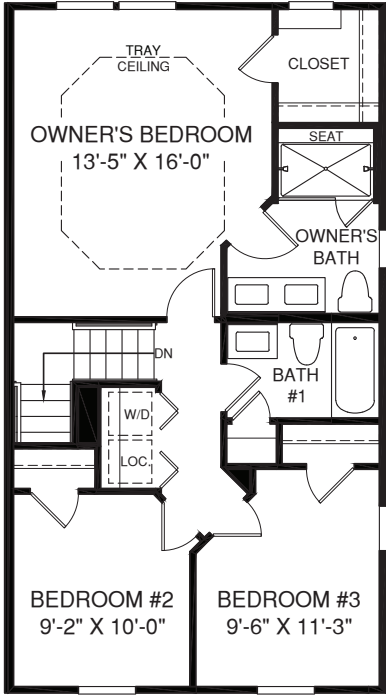

UPPER LEVEL