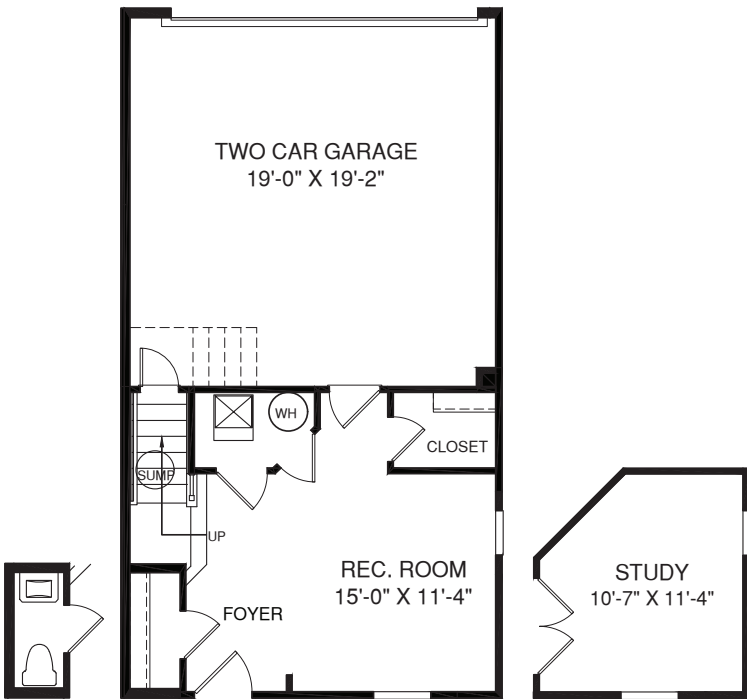

OPT. POWDER ROOM

LOWER LEVEL

RY0420MOZ0Ev02 RHWS3