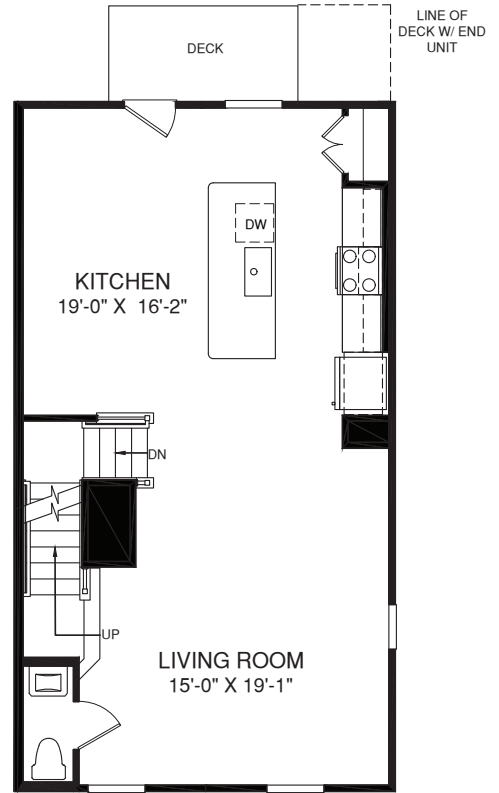

MOZART

MAIN LEVEL

RY0420MOZ0Ev02 RHWS3