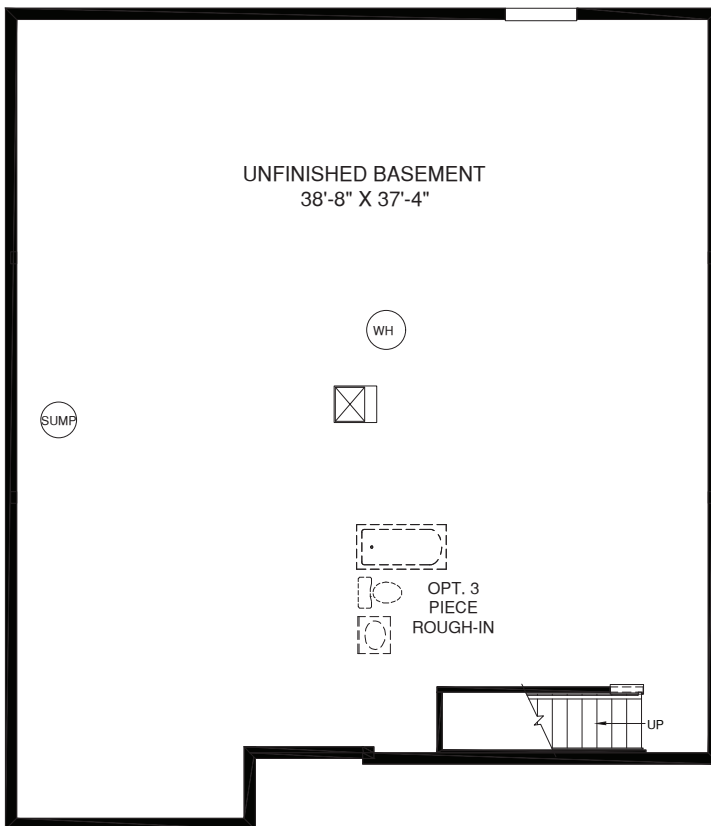

OPT. SLIDING GLASS DOOR

LOWER LEVEL

RY0621DSP00-01BSMTCRFTNoDisc

LIFESTYLE
BY
Ryan
Homes