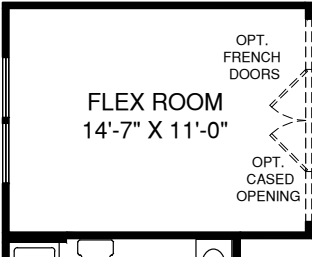

Palladio Ranch

MAIN LEVEL

KITCHEN W/ OPT. WALL OVEN

OWNER'S BATH W/ OPT. ROMAN SHOWER & OPT. INTERIOR SINGLE DOOR

OPT. FLEX ROOM