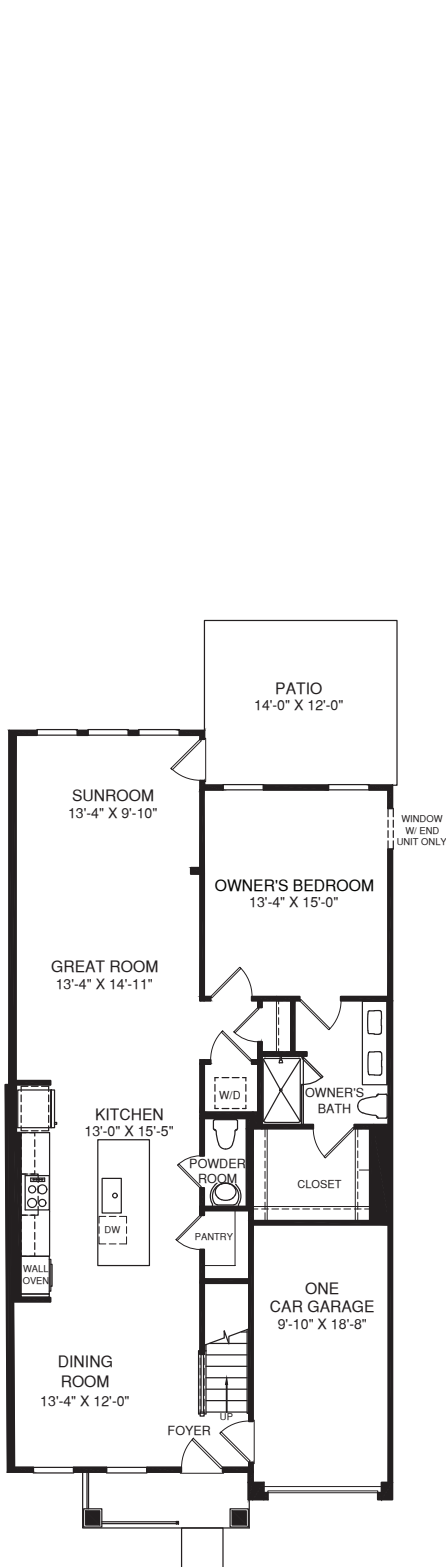

# CYPRESS POINT

UPPER LEVEL

OPT. TWO CAR GARAGE LAYOUT  
(WITH END UNIT ONLY)