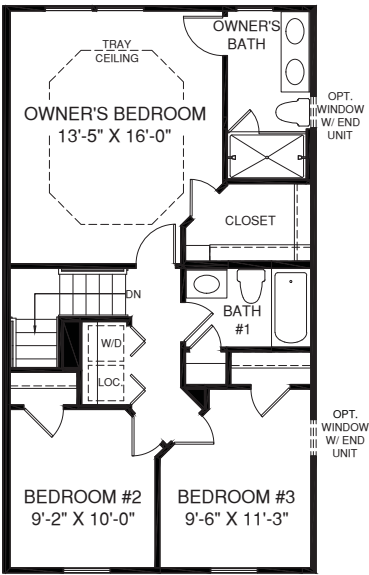

An optional finished basement is available. Please see brochure or online marketing material for details.

RY0118MOZ0Ev02WFRIL