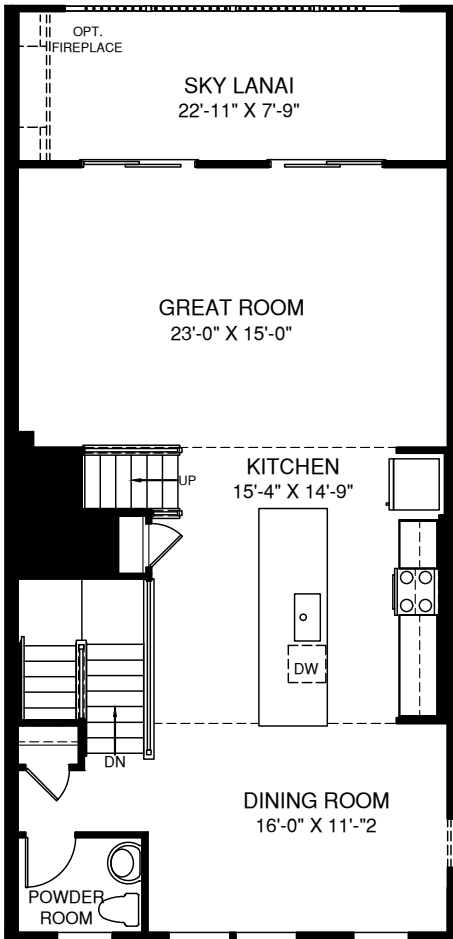

THIRD & FOURTH FLOORS PICASSO

OPT. OWNER'S BATH
W/ ROMAN SHOWER

OPT. OWNER'S BATH
W/ SOAKING TUB & SHOWER

OPT. UPGRADE
KITCHEN

THIRD FLOOR
PICASSO MAIN LEVEL

FOURTH FLOOR
PICASSO UPPER LEVEL