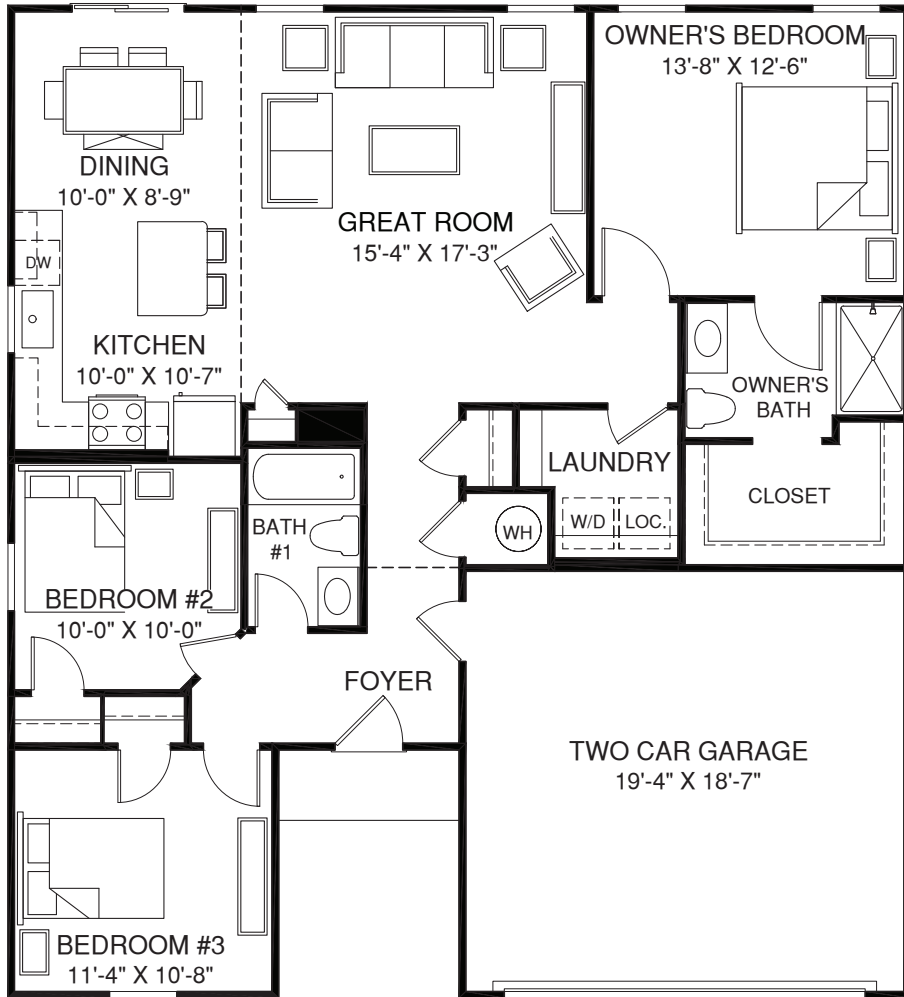

MAIN LEVEL

RY0320PC00v01CRSLCRFT Easy, Affordable, Simply Yours.