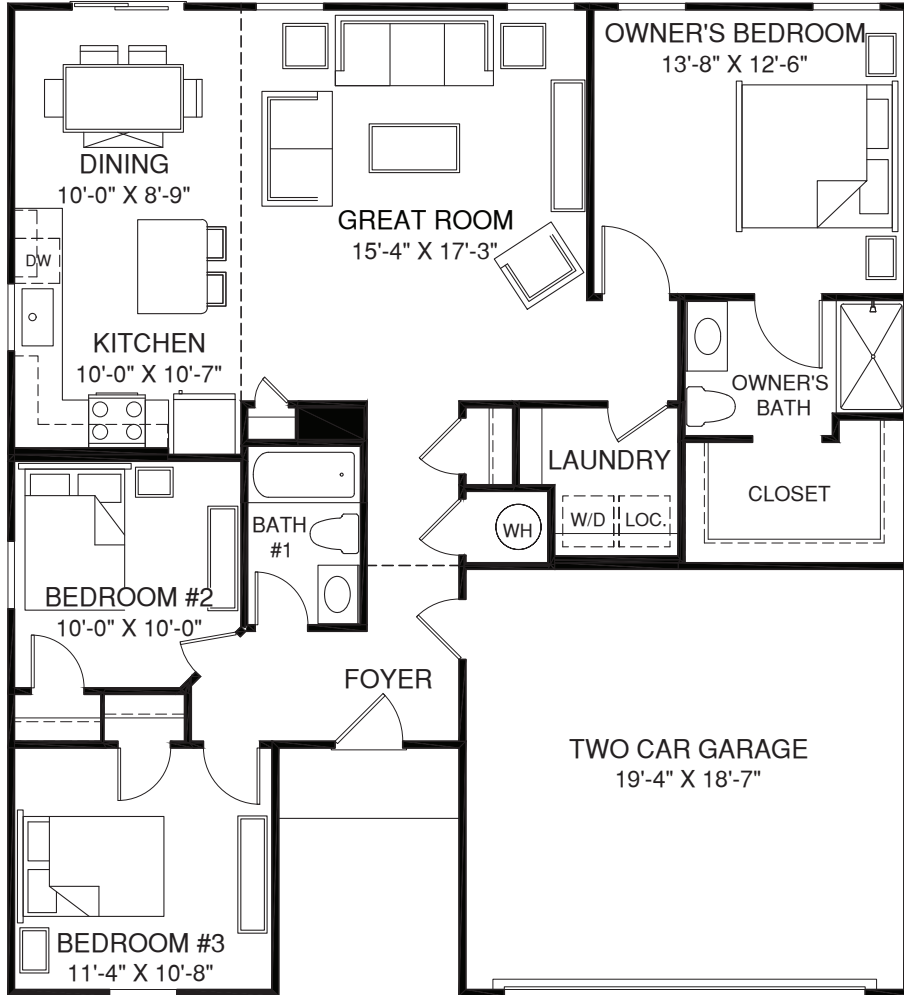

MAIN LEVEL

RY0621SPC00v01CRSLCRFT Easy, Affordable, Simply Yours.