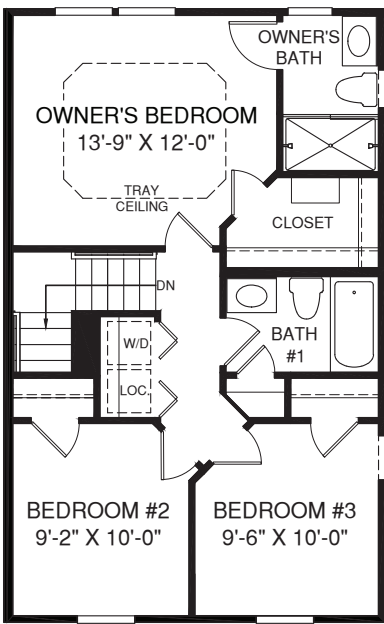

UPPER LEVEL