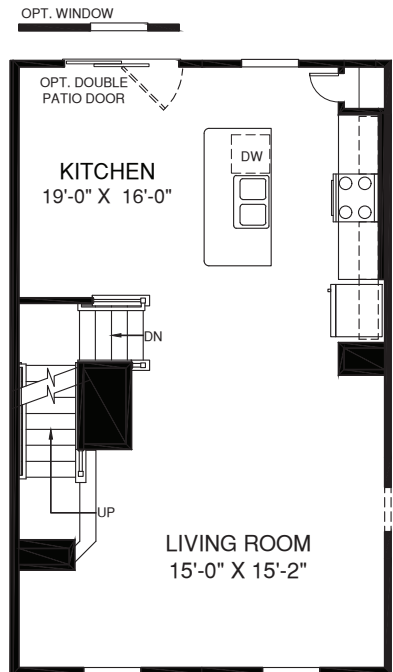

BEETHOVEN

UPPER LEVEL

MAIN LEVEL

LOWER LEVEL