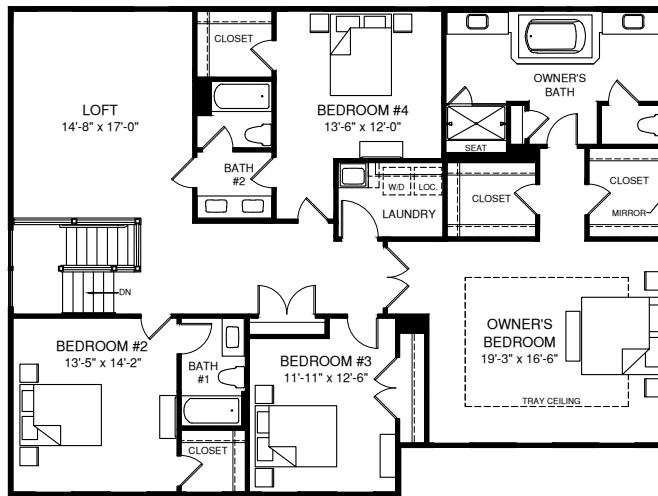

# MAIN LEVEL FLOOR PLAN

Available first floor bedroom suite offers comfort for long-term guests

Opened concept design for a modern lifestyle

Welcoming front porch to greet guests in style

# UPPER LEVEL FLOOR PLAN

The loft option is a great homework spot for older kids

OWNER'S BATH W/ OPT. FREESTANDING TUB AND ROMAN SHOWER

FOUR BEDROOM W/ OPT. LOFT

Owner's retreat with ample storage, spa bath, & private water closet

Bedroom-level laundry with sink and base cabinets

# LOWER LEVEL FLOOR PLAN