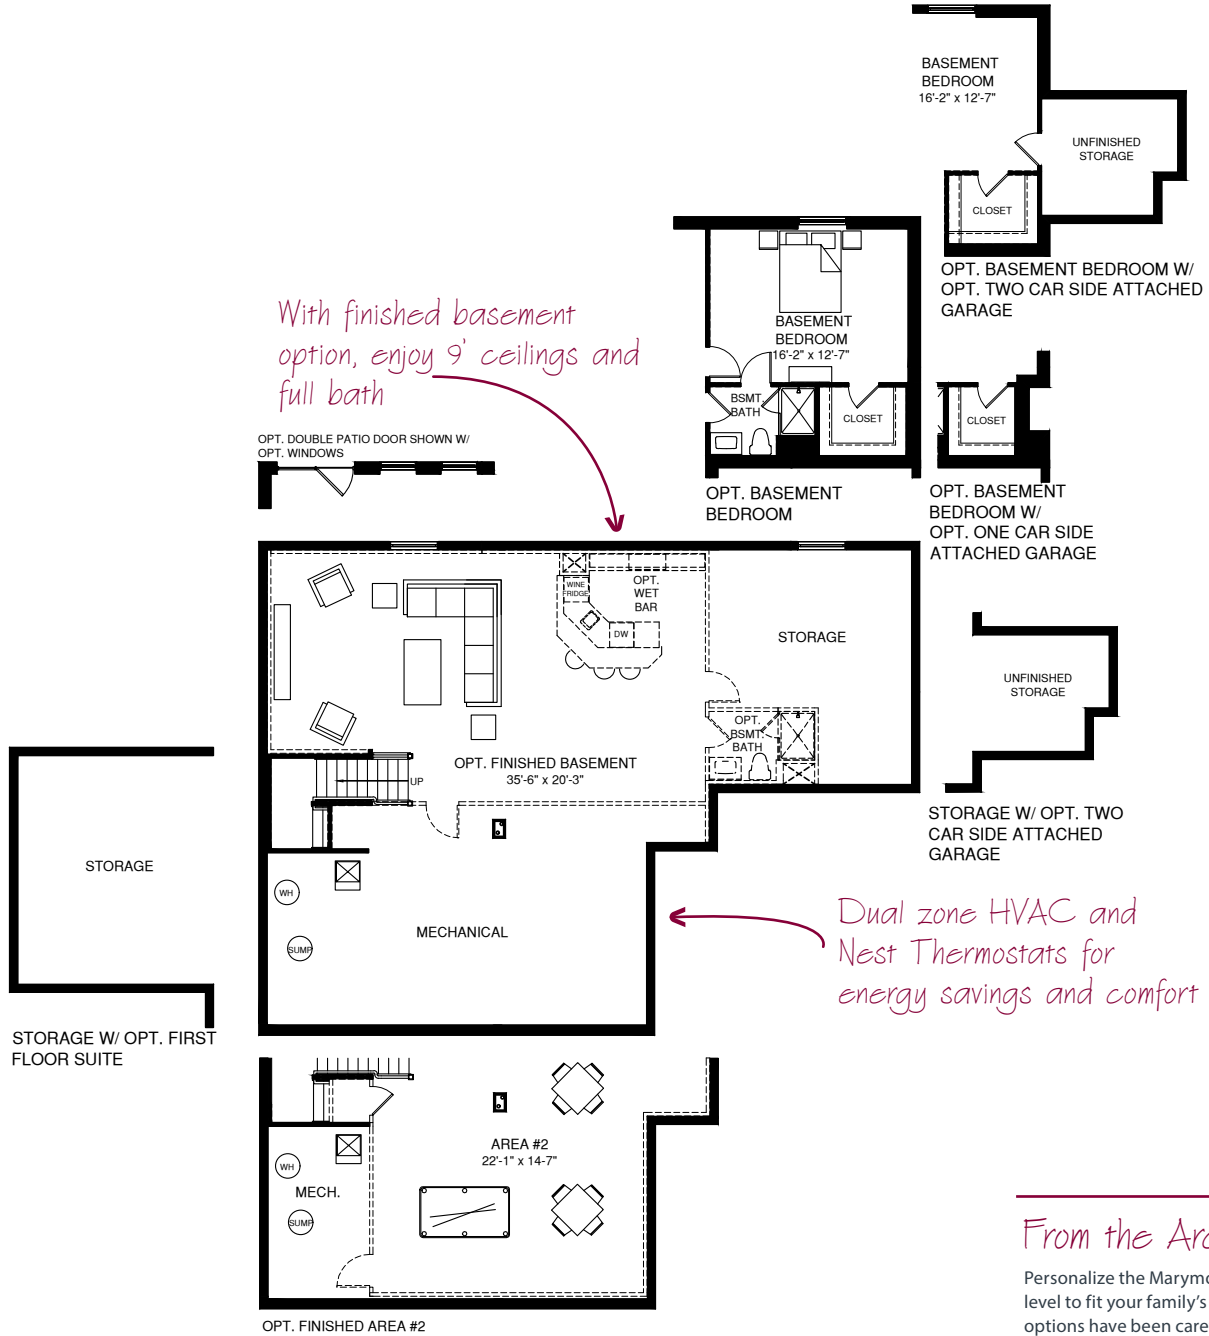

# MAIN LEVEL FLOOR PLAN

Available first floor bedroom suite offers comfort for long-term guests

Opened concept design for a modern lifestyle

Welcoming front porch to greet guests in style

# UPPER LEVEL FLOOR PLAN

The loft option is a great homework spot for older kids

OWNER'S BATH W/ OPT. FREESTANDING TUB AND ROMAN SHOWER

FOUR BEDROOM W/ OPT. LOFT

Owner's retreat with ample storage, spa bath, & private water closet

Bedroom-level laundry with sink and base cabinets

# LOWER LEVEL FLOOR PLAN