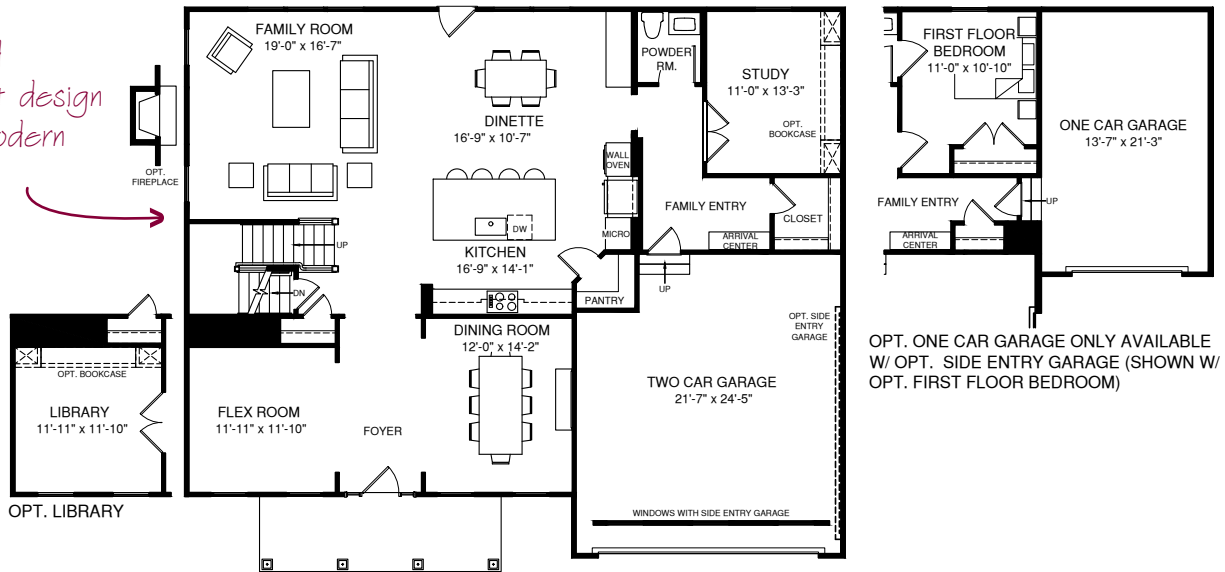

# MAIN LEVEL FLOOR PLAN

Available first floor bedroom suite offers comfort for long-term guests

Opened concept design for a modern lifestyle

Welcoming front porch to greet guests in style

# UPPER LEVEL FLOOR PLAN

The loft option is a great homework spot for older kids

OWNER'S BATH W/ OPT. FREESTANDING TUB AND ROMAN SHOWER

FOUR BEDROOM W/ OPT. LOFT

Owner's retreat with ample storage, spa bath, & private water closet

Bedroom-level laundry with sink and base cabinets

# LOWER LEVEL FLOOR PLAN