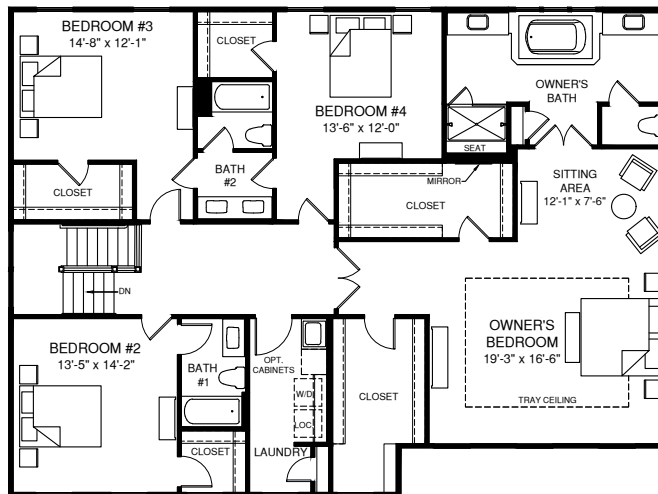

# MAIN LEVEL FLOOR PLAN

Available first floor bedroom suite offers comfort for long-term guests

Opened concept design for a modern lifestyle

Welcoming front porch to greet guests in style

# UPPER LEVEL FLOOR PLAN

The loft option is a great homework spot for older kids

OWNER'S BATH W/ OPT. FREESTANDING TUB AND ROMAN SHOWER

FOUR BEDROOM W/ OPT. LOFT

Owner's retreat with ample storage, spa bath, & private water closet

Bedroom-level laundry with sink and base cabinets

# LOWER LEVEL FLOOR PLAN