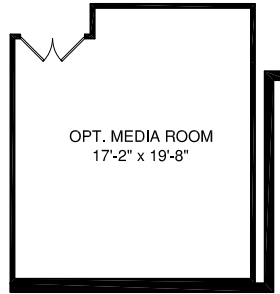

OPT. OWNER'S BATH W/ SOAKING TUB & SHOWER

OPT. BONUS BEDROOM

OPT. BONUS ROOM

OPT. HOME OFFICE W/
OPT. BSMT BATH

OPT. MEDIA ROOM

OPT. SLIDING GLASS DOOR
OR OPT. DOUBLE PATIO DOOR

RELOCATE W/ OPT.
HOME OFFICE