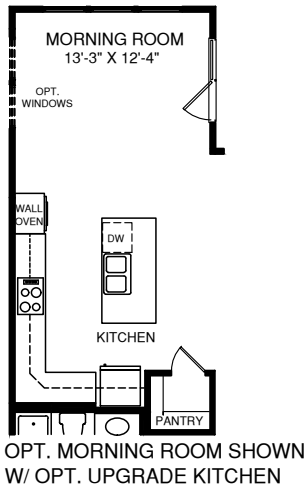

Carolina Place

MAIN LEVEL

OPT. OWNER'S BATH W/
ROMAN SHOWER

OPT. EXTENDED OWNER'S SUITE
SHOWN W/ OPT. OWNER'S BATH
W/ SOAKING TUB AND SHOWER
AND OPT. BEDROOM STAIRS

UPPER LEVEL

OPT. BONUS
BEDROOM W/ BATH

LOWER LEVEL