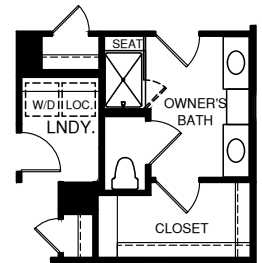

Carolina Place

MAIN LEVEL

OPT. OWNER'S BATH W/
ROMAN SHOWER

OPT. EXTENDED OWNER'S SUITE
SHOWN W/ OPT. OWNER'S BATH
W/ SOAKING TUB AND SHOWER
AND OPT. BEDROOM STAIRS

UPPER LEVEL

OPT. BONUS
BEDROOM W/ BATH

LOWER LEVEL