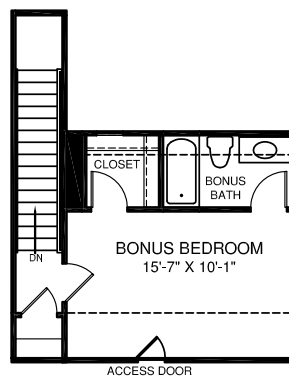

Carolina Place

MAIN LEVEL

OPT. OWNER'S BATH W/
ROMAN SHOWER

OPT. EXTENDED OWNER'S SUITE
SHOWN W/ OPT. OWNER'S BATH
W/ SOAKING TUB AND SHOWER
AND OPT. BEDROOM STAIRS

UPPER LEVEL

OPT. BONUS
BEDROOM W/ BATH

LOWER LEVEL