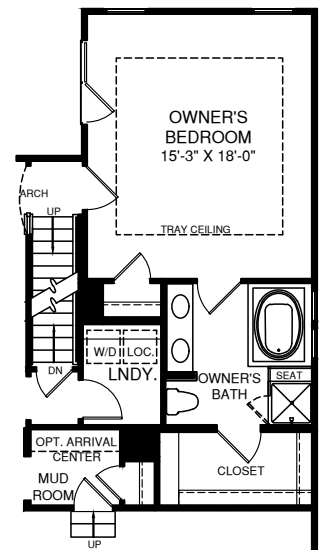

Carolina Place

MAIN LEVEL

OPT. OWNER'S BATH W/
ROMAN SHOWER

OPT. EXTENDED OWNER'S SUITE
SHOWN W/ OPT. OWNER'S BATH
W/ SOAKING TUB AND SHOWER
AND OPT. BEDROOM STAIRS

UPPER LEVEL

OPT. BONUS
BEDROOM W/ BATH

LOWER LEVEL