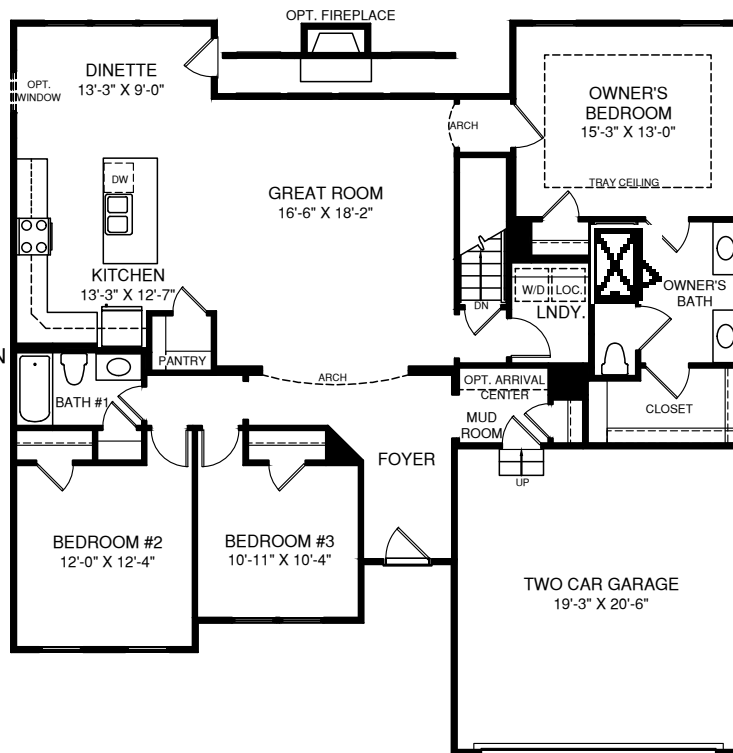

Carolina Place

MAIN LEVEL

OPT. OWNER'S BATH W/
ROMAN SHOWER

OPT. EXTENDED OWNER'S SUITE
SHOWN W/ OPT. OWNER'S BATH
W/ SOAKING TUB AND SHOWER
AND OPT. BEDROOM STAIRS

UPPER LEVEL

OPT. BONUS
BEDROOM W/ BATH

LOWER LEVEL