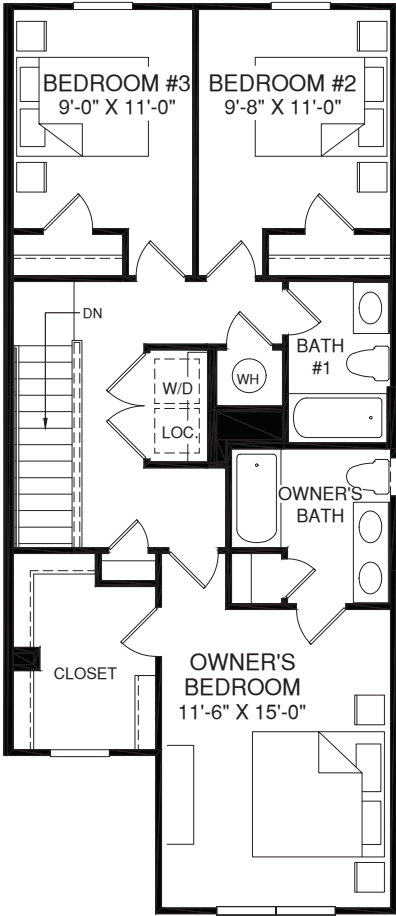

LEVEL ENTRY

POPLAR

UPPER LEVEL

OPT. WINDOWS W/END UNIT