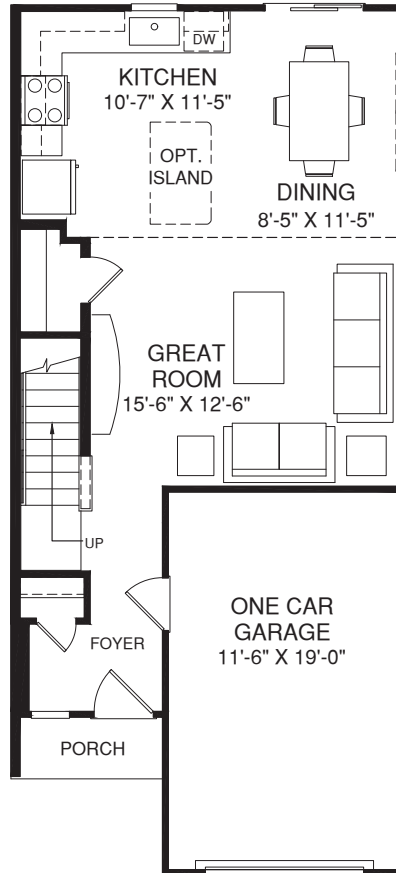

MAIN LEVEL

OPT. WINDOWS W/END UNIT

RY0923PLR00v01LVS