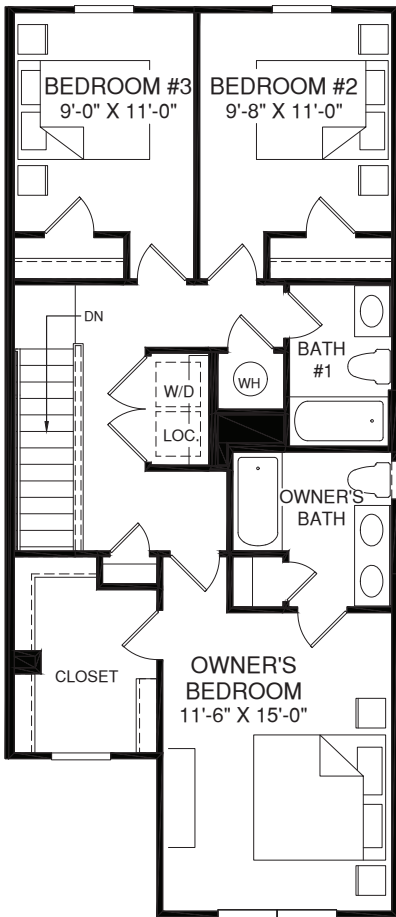

LEVEL ENTRY

POPLAR

UPPER LEVEL

OPT. WINDOW W/END UNIT