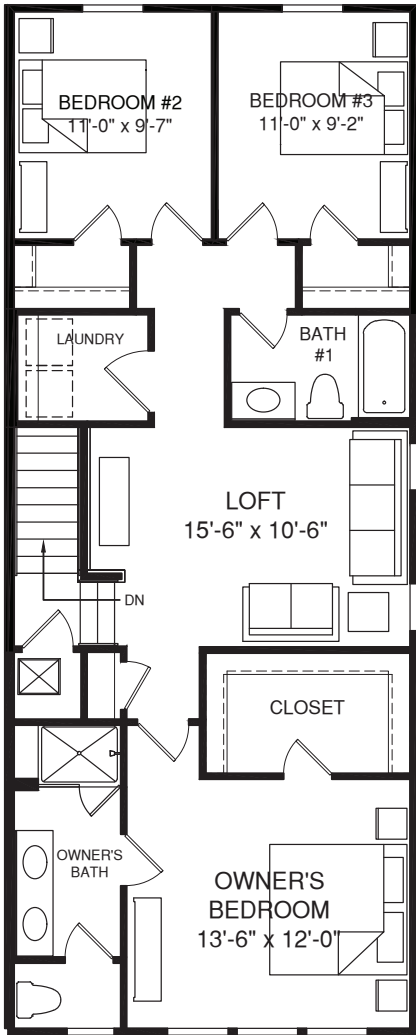

ALLEGRO

UPPER LEVEL