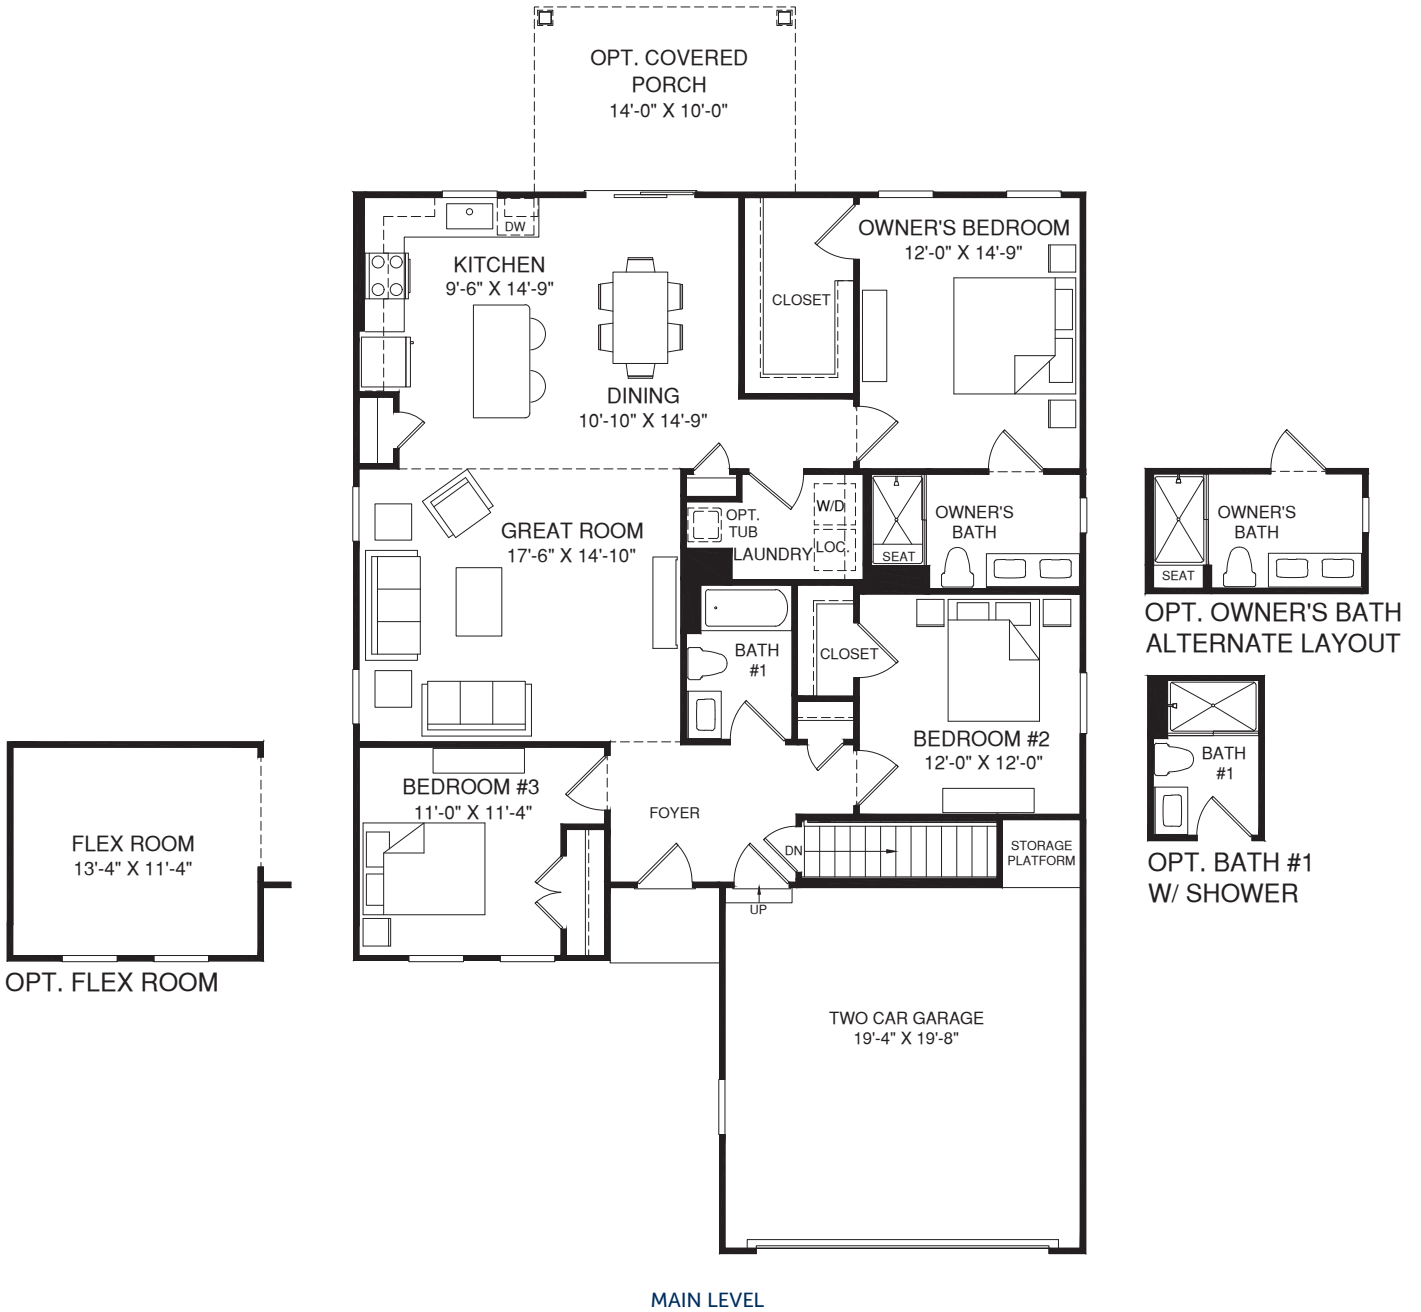

RY0621GCM00v01BSMTCRFT NoDisc