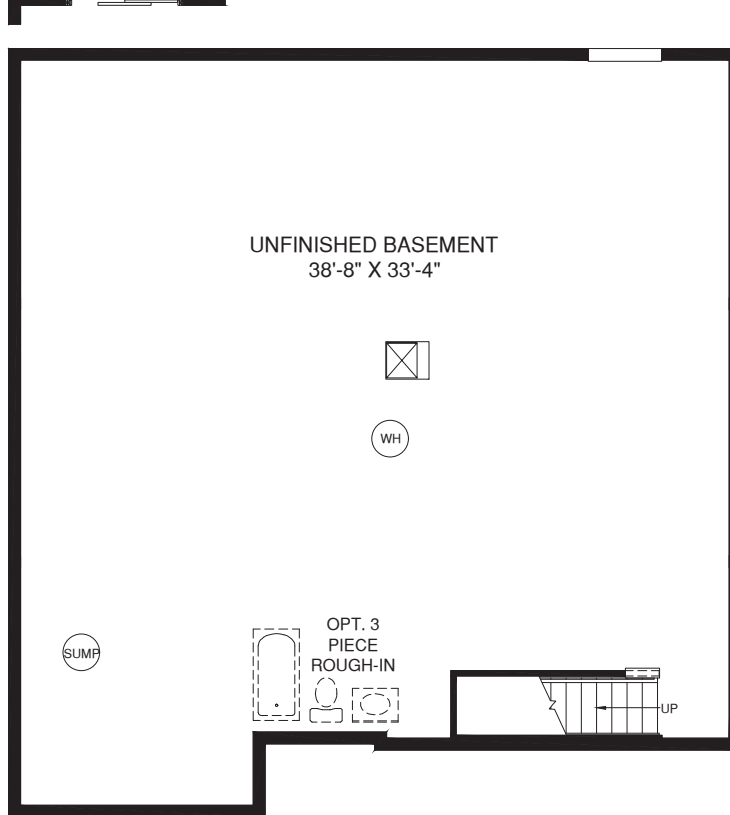

OPT. SLIDING GLASS DOOR

LOWER LEVEL

RY0621GCM00v01BSMTCRFT NoDisc