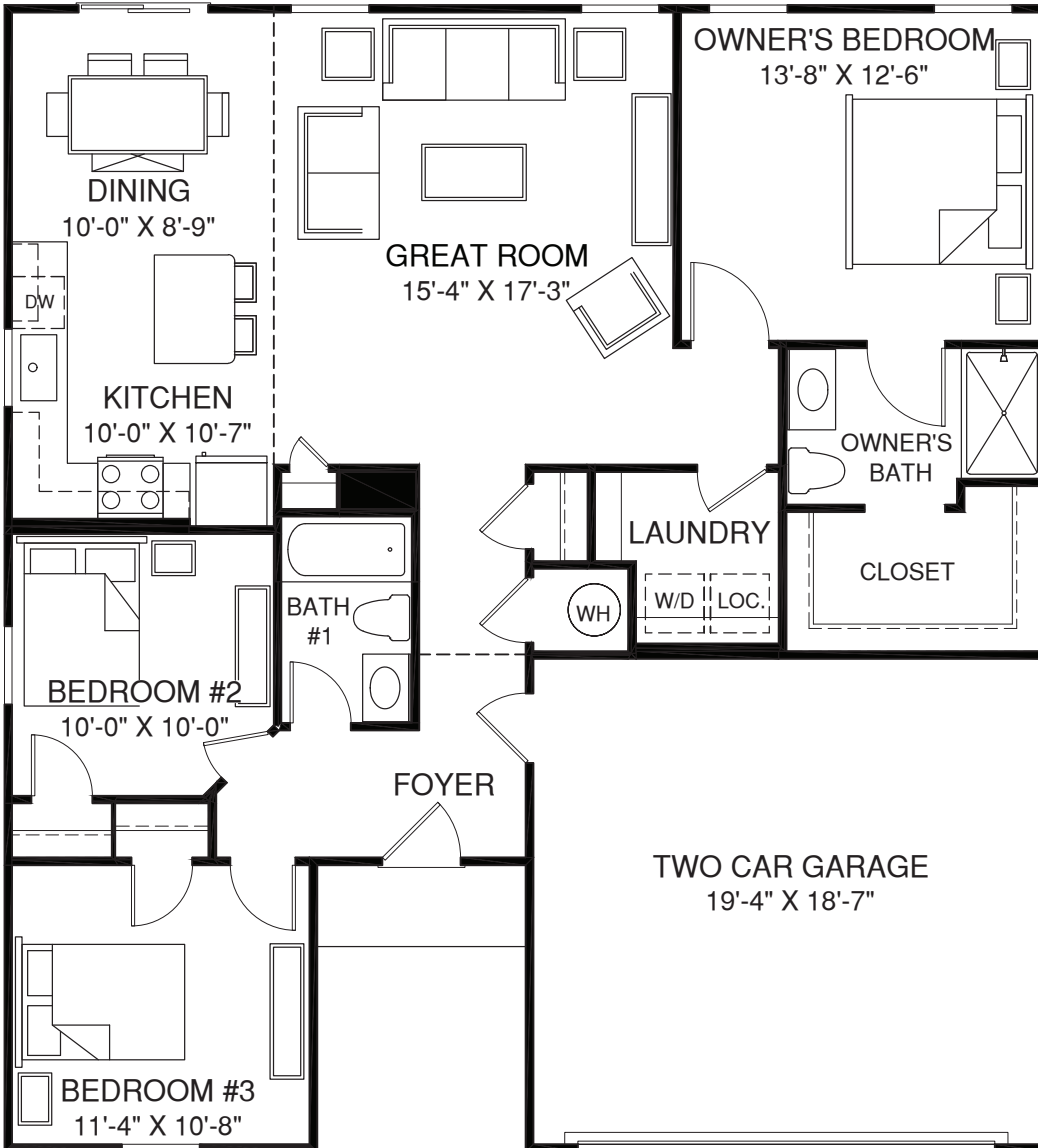

MAIN LEVEL

RY0321SPC00v01CRSL.RHRag Easy, Affordable, Simply Yours.