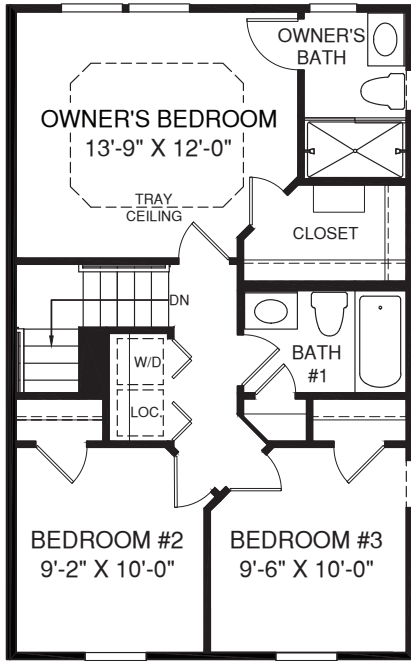

UPPER LEVEL