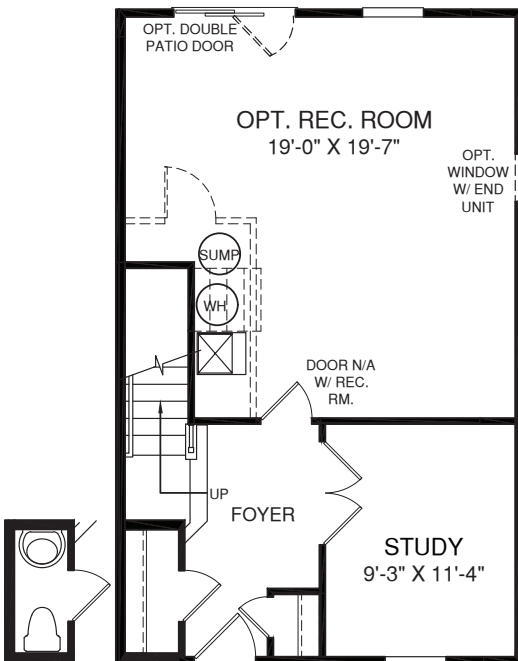

OPT. POWDER ROOM

LOWER LEVEL

RY1019BEE0EV02BLV