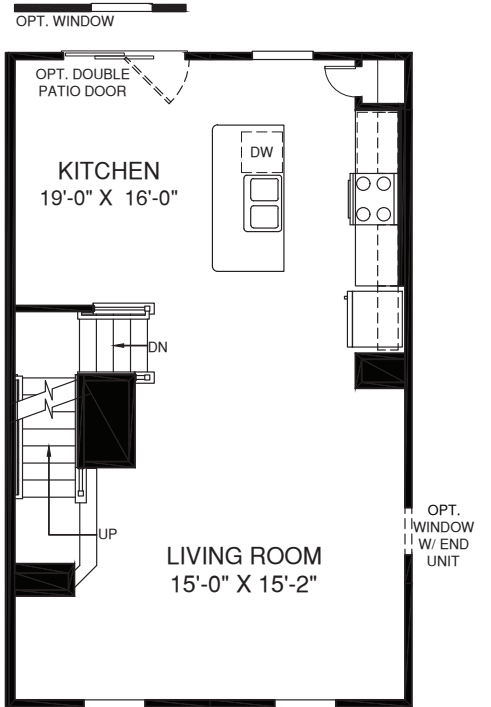

BEETHOVEN

MAIN LEVEL

LOWER LEVEL

RY1019BEE0EV02BLV