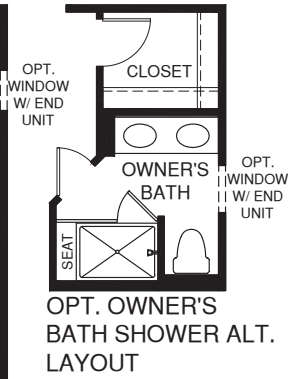

BEETHOVEN

MAIN LEVEL

LOWER LEVEL

RY1019BEE0EV02BLV