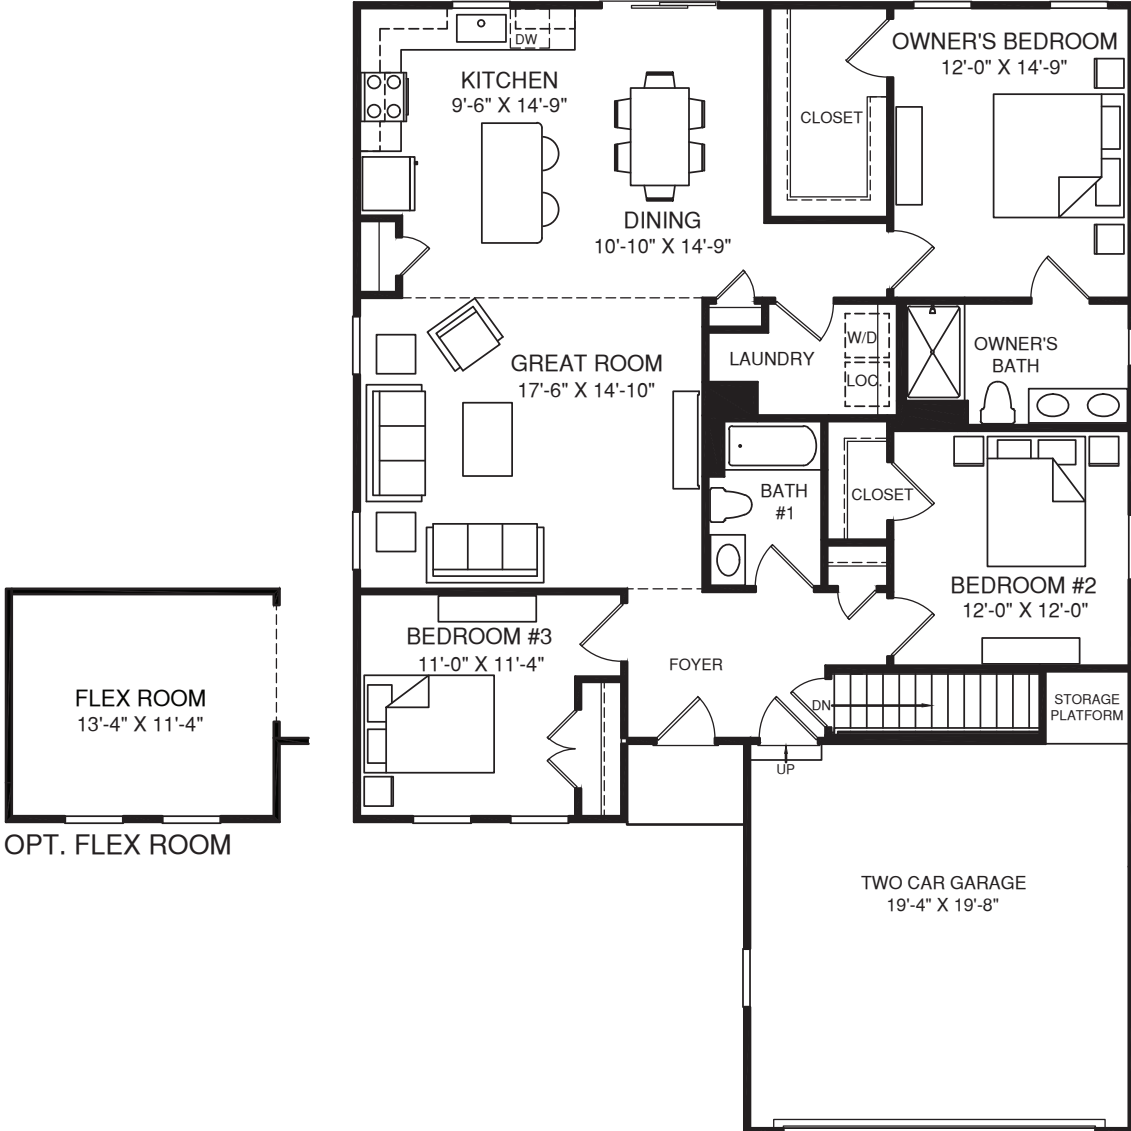

MAIN LEVEL

An unfinished basement is included. Please see brochure or online marketing material for details.

Easy. Affordable. Simply Yours.

RY0323TUP00v01BSMTCRFT