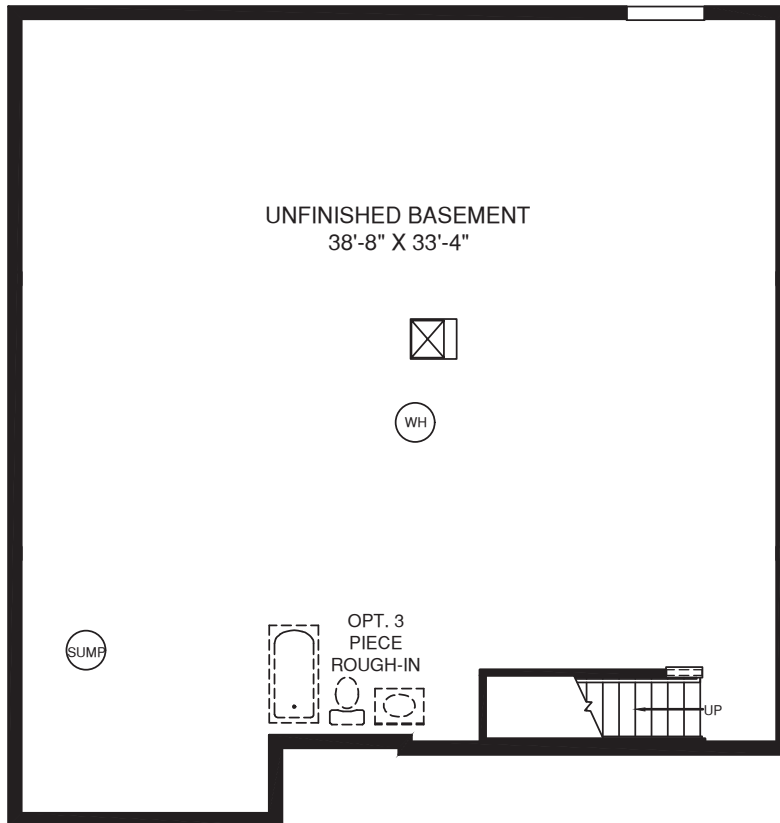

OPT. SLIDING GLASS DOOR

LOWER LEVEL

RY0323TUP00v01BSMTGRFT

Simply
Ryan
Homes

Easy. Affordable. Simply Yours.