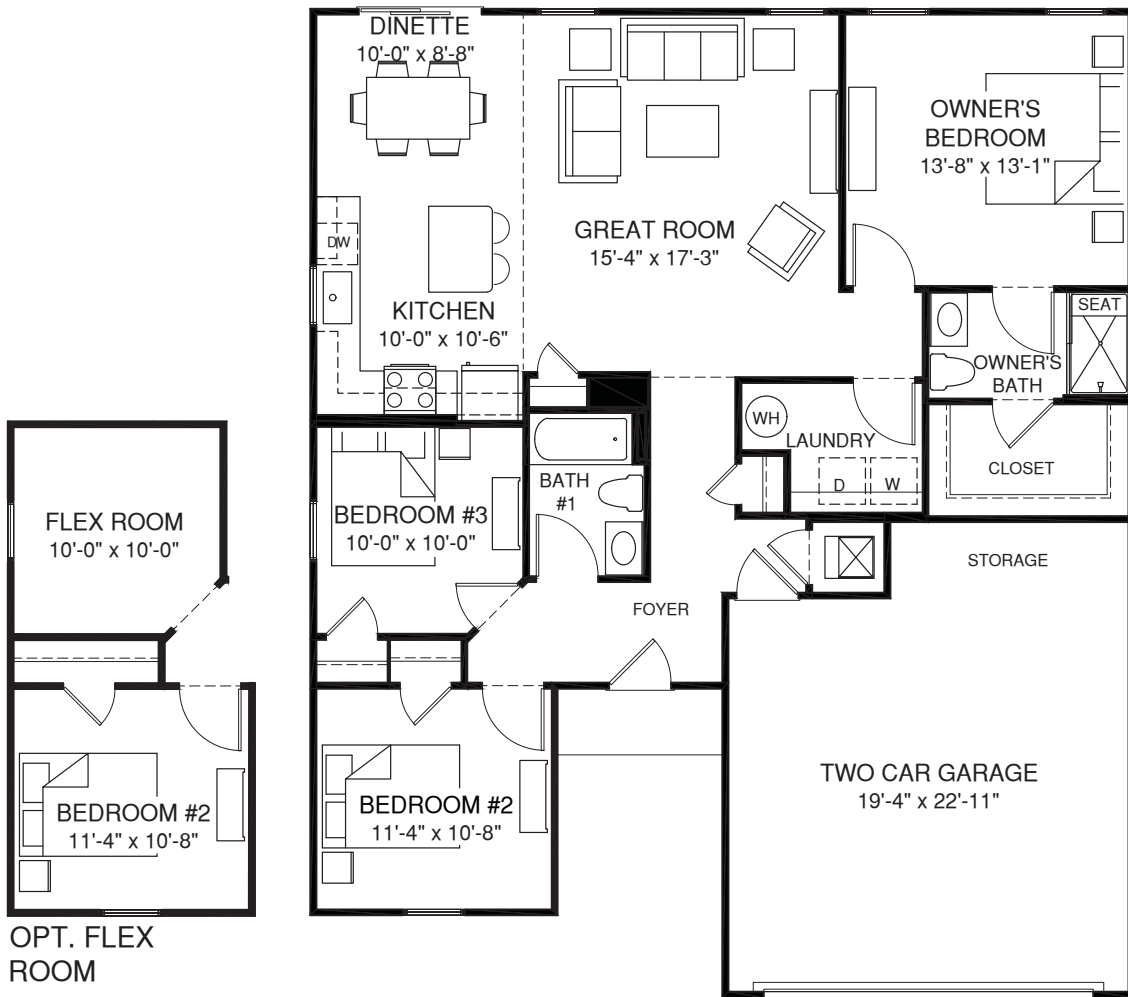

OPT. CERAMIC SHOWER W/ SEAT

MAIN LEVEL