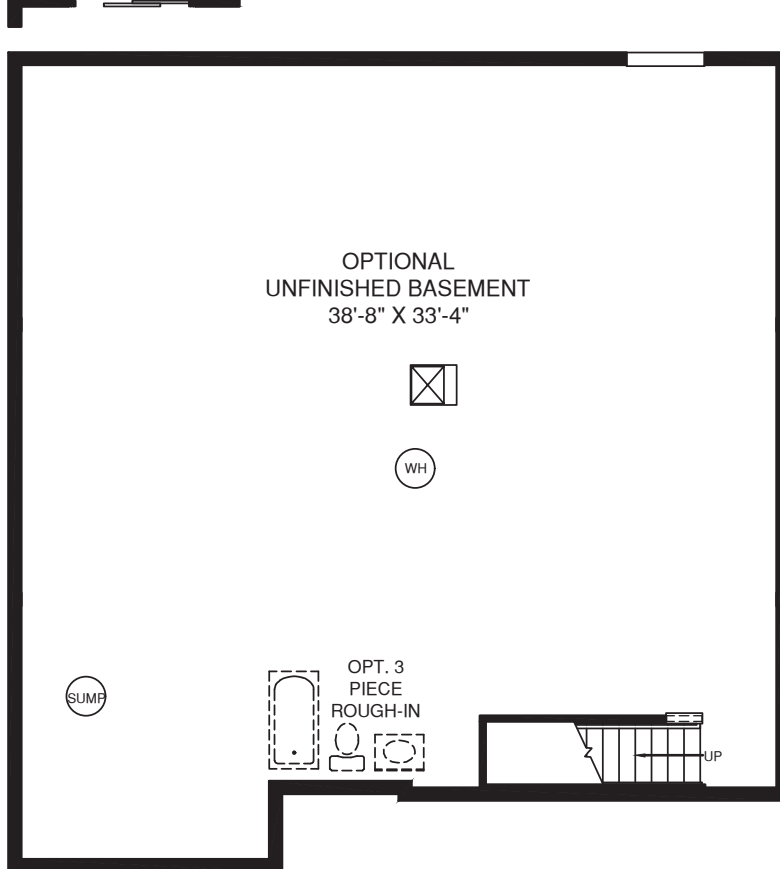

OPT. SLIDING GLASS DOOR

LOWER LEVEL

RY1222TUP00w01BSMTCRFT WFW CR

Simply
Ryan
Homes

Easy. Affordable. Simply Yours.