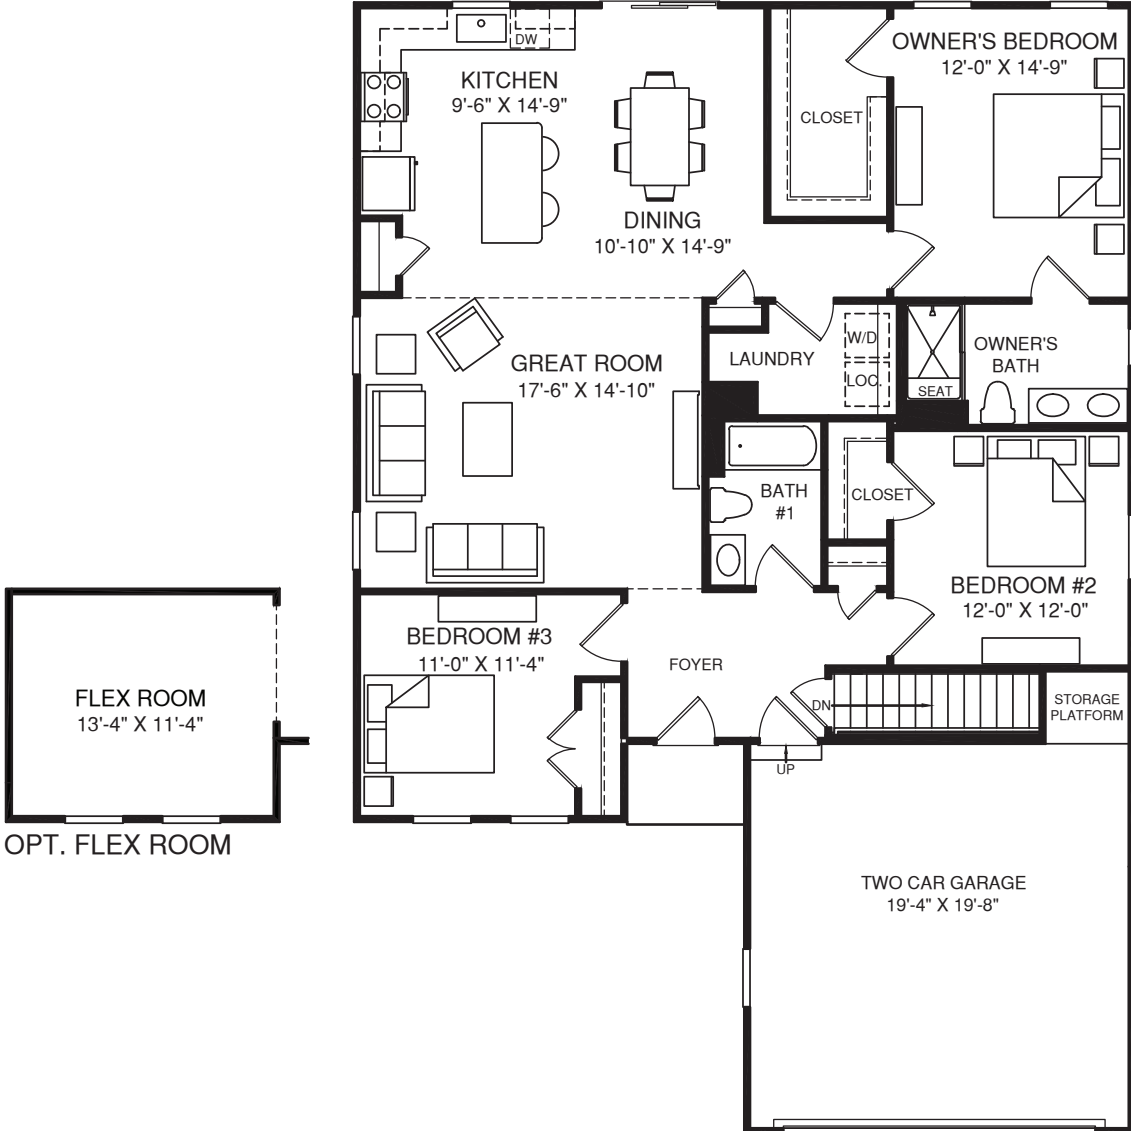

MAIN LEVEL

RY1222TUP00v01BSMTCRFT WFW CR

Easy. Affordable. Simply Yours.