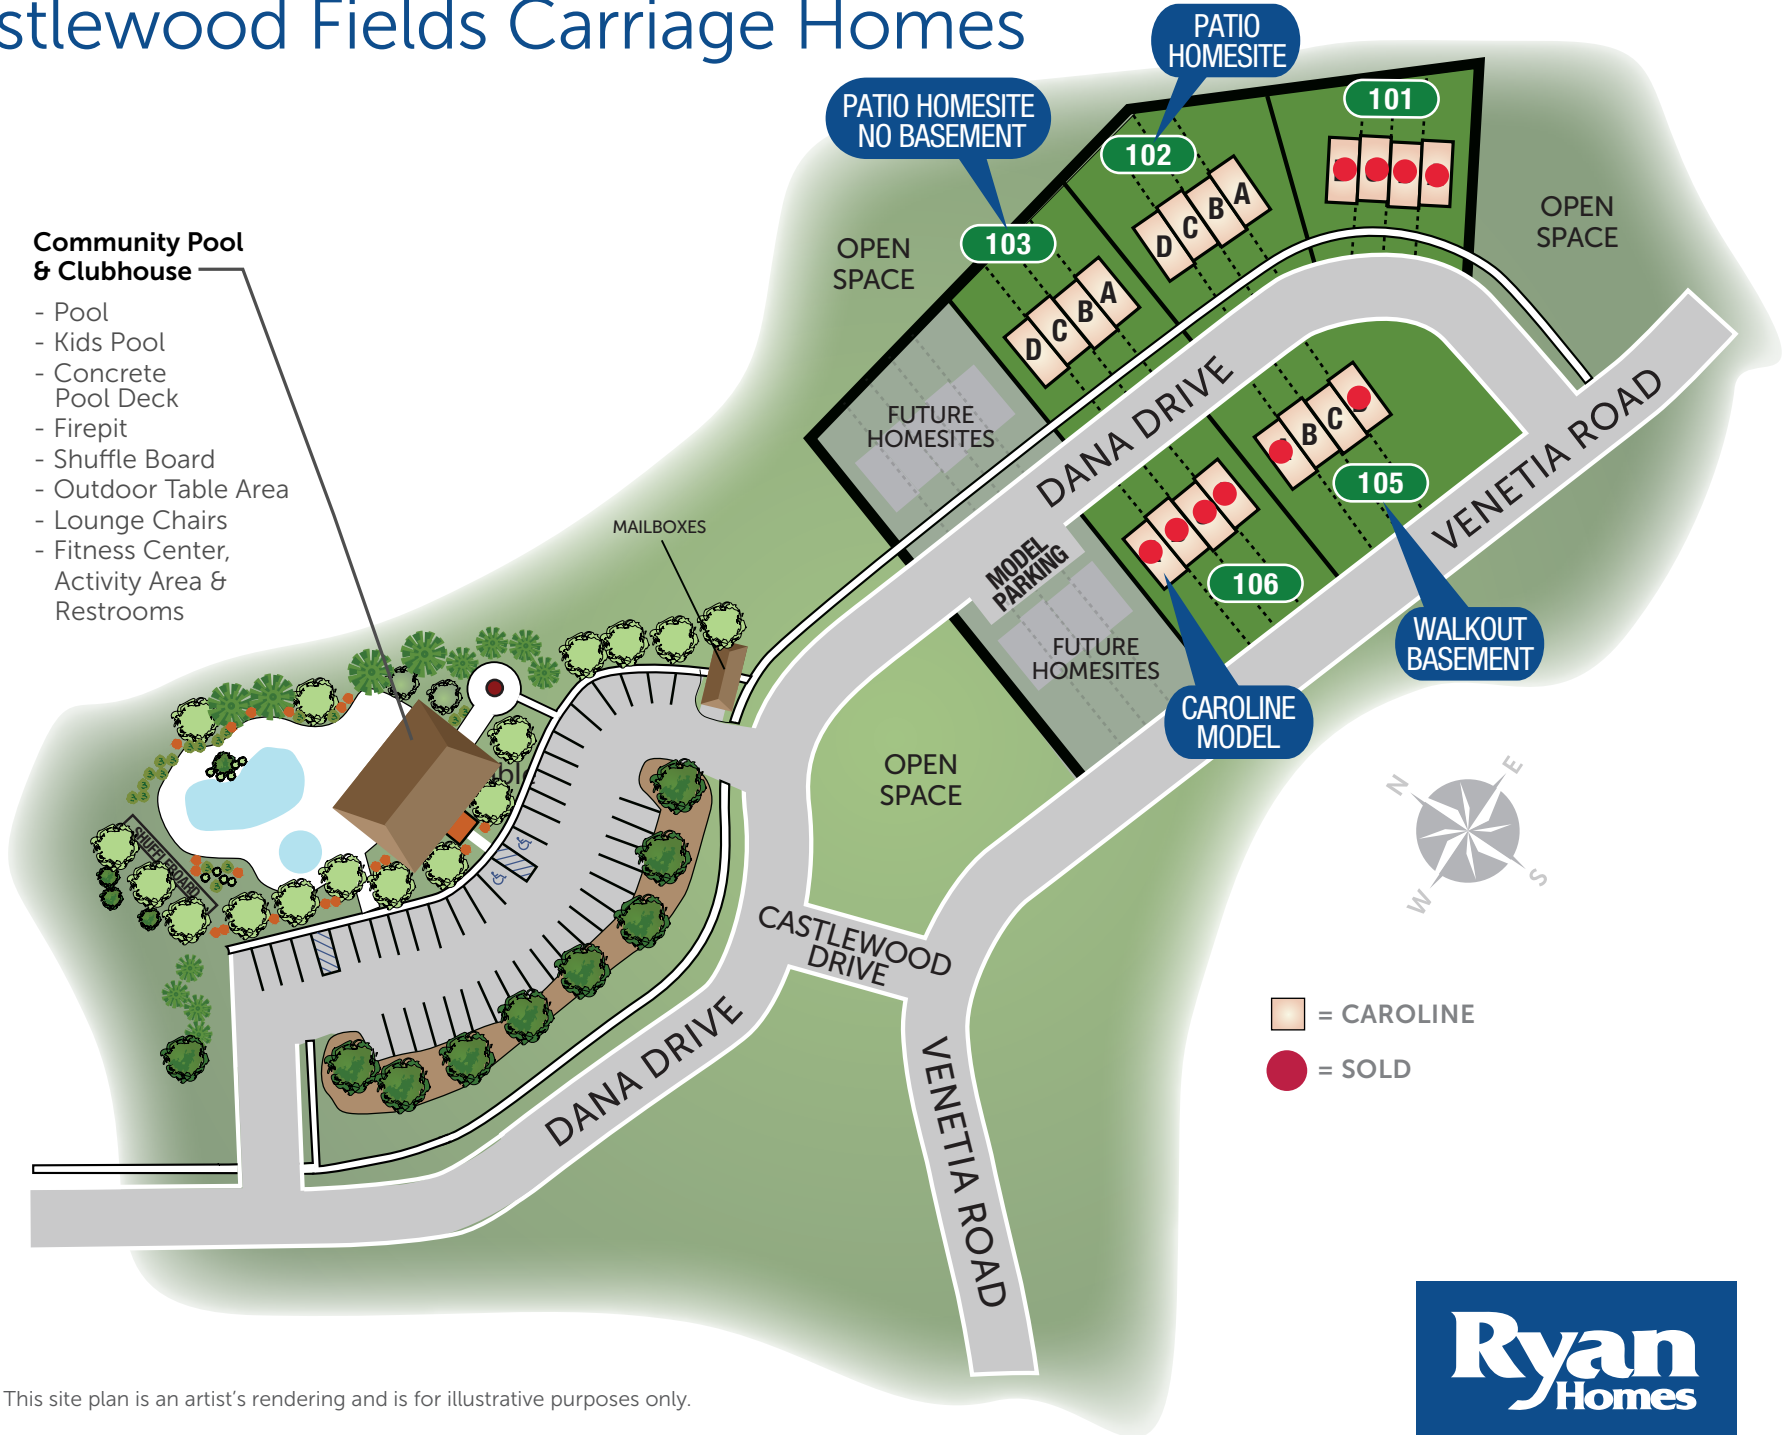

Castlewood Fields Carriage Homes

Community Pool & Clubhouse

- Pool
- Kids Pool
- Concrete Pool Deck
- Firepit
- Shuffle Board
- Outdoor Table Area
- Lounge Chairs
- Fitness Center, Activity Area & Restrooms

RANCH HOMES

This site plan is an artist's rendering and is for illustrative purposes only.