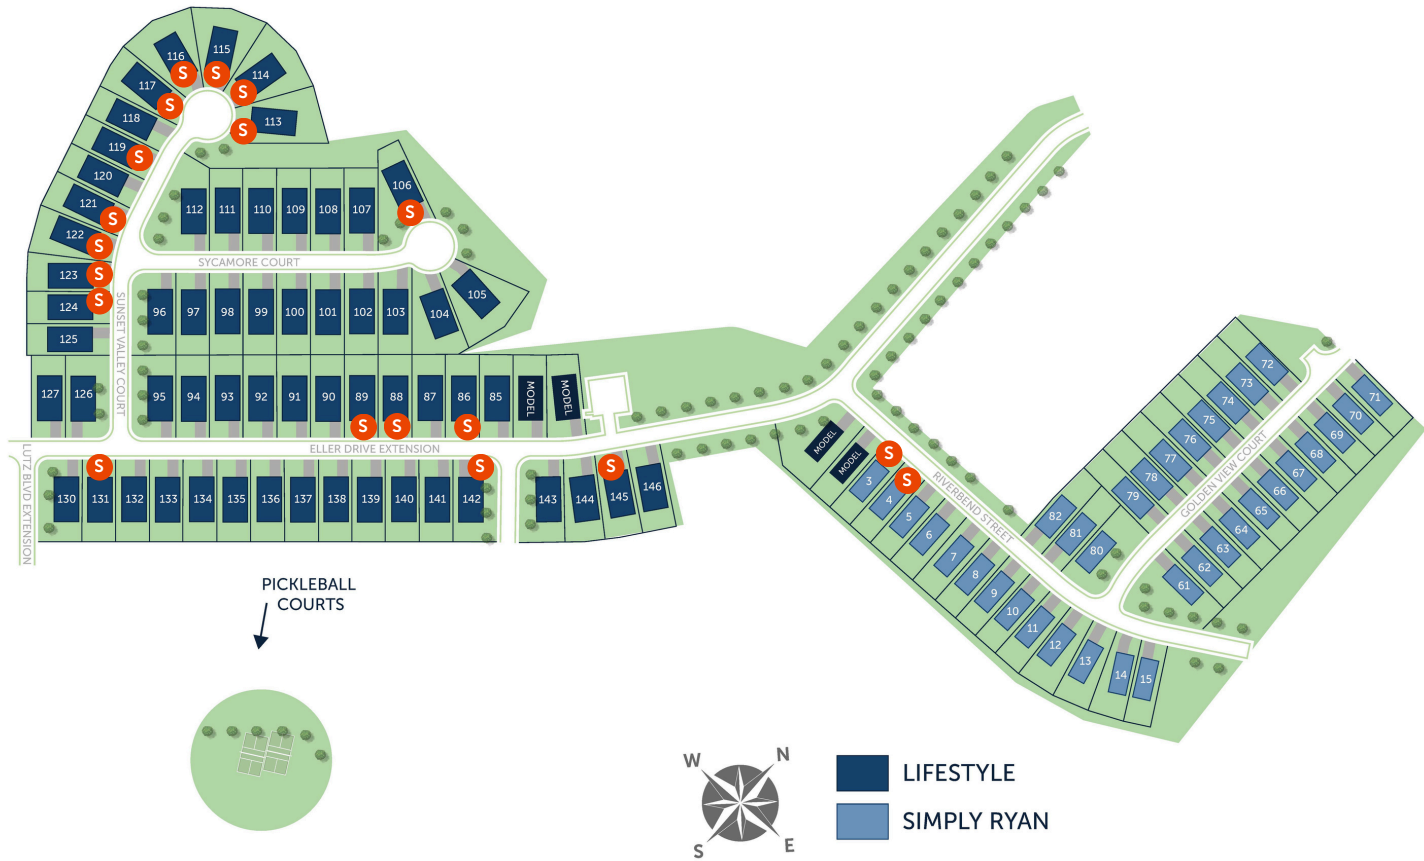

Overture Pointe Site Map

S Homesite SOLD **A** Homesite AVAILABLE **H** Homesite HOLD

Community Site Map is not to scale and is for illustrative purposes only. The drawing is conceptual only and should not be relied upon as representations, express or implied, of the final detail. All maps and homesite availability are subject to change without notice. See Sales Representative for details. ©2025 NVR, Inc. All Rights Reserved.