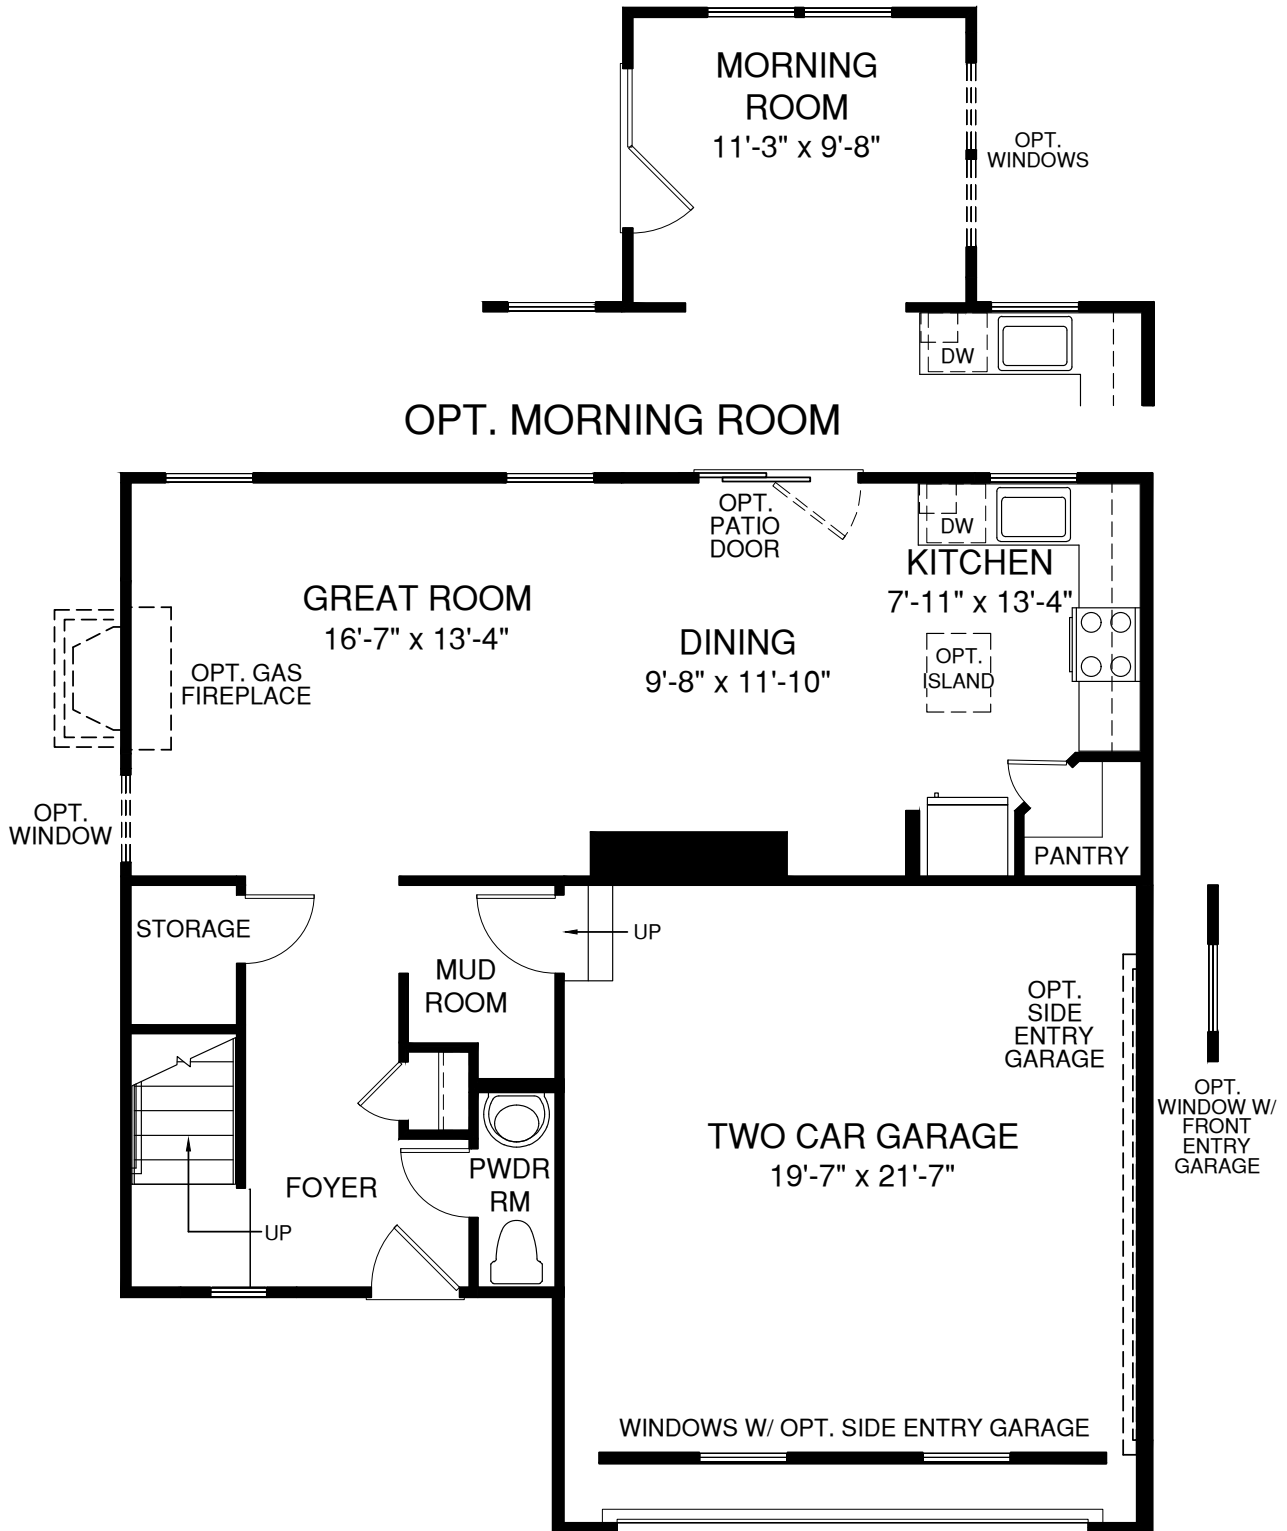

Sienna

MAIN LEVEL

Although all illustrations and specifications are believed correct at the time of publication, the right is reserved to make changes, without notice or obligation. Windows, doors, ceilings, and room sizes may vary depending on the options and elevations selected. Optional items indicated are available at additional cost. This brochure is for illustrative purposes only and not part of a legal contract. It is recommended that the architectural blueprints be reserved for further clarification of features. Not all features are shown. Please ask our Sales and Marketing Representative for complete information.

UPPER LEVEL

OPT. OWNER'S BATH W/
SOAKING TUB

OPT. OWNER'S BATH W/
SHOWER