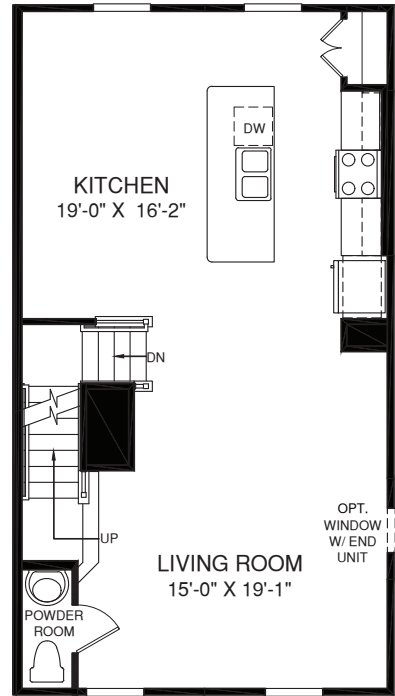

OPT. POWDER ROOM

RY0321MOZ0Dv02BLF CINAS