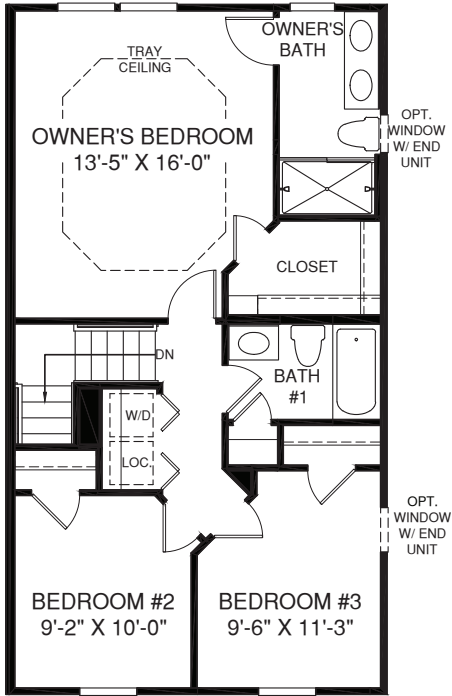

OPT. POWDER ROOM

RY0321MOZ0Dv02BLF CINAS