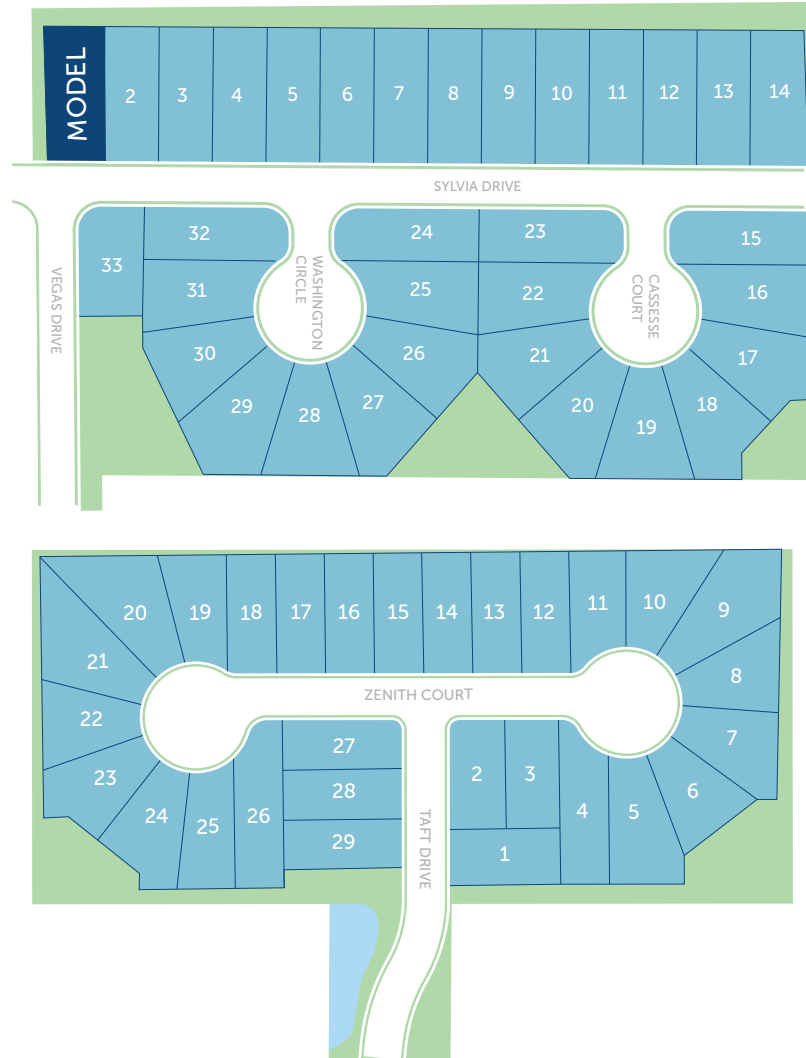

# Washington Grove & Washington Grove at Taft Pointe

\*Community Site Map is not to scale and is for illustrative purposes. The drawing is conceptual only and should not be relied upon as representations, express or implied, of the final detail. All maps and homesite availability are subject to change without notice. See Sales Representative for details. ©2022 NVR, Inc. All Rights Reserved.