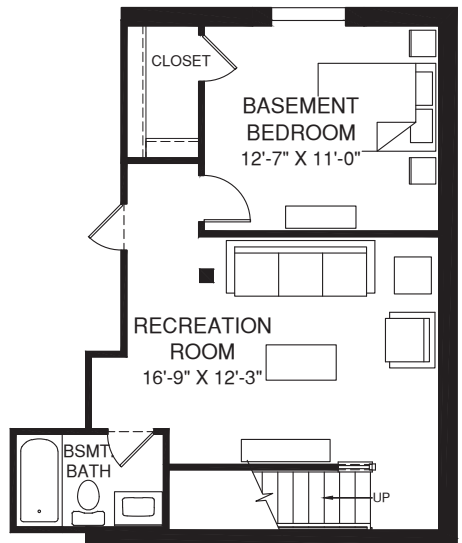

OPT. BASEMENT BEDROOM

RY0823GBH00v01BSMT2