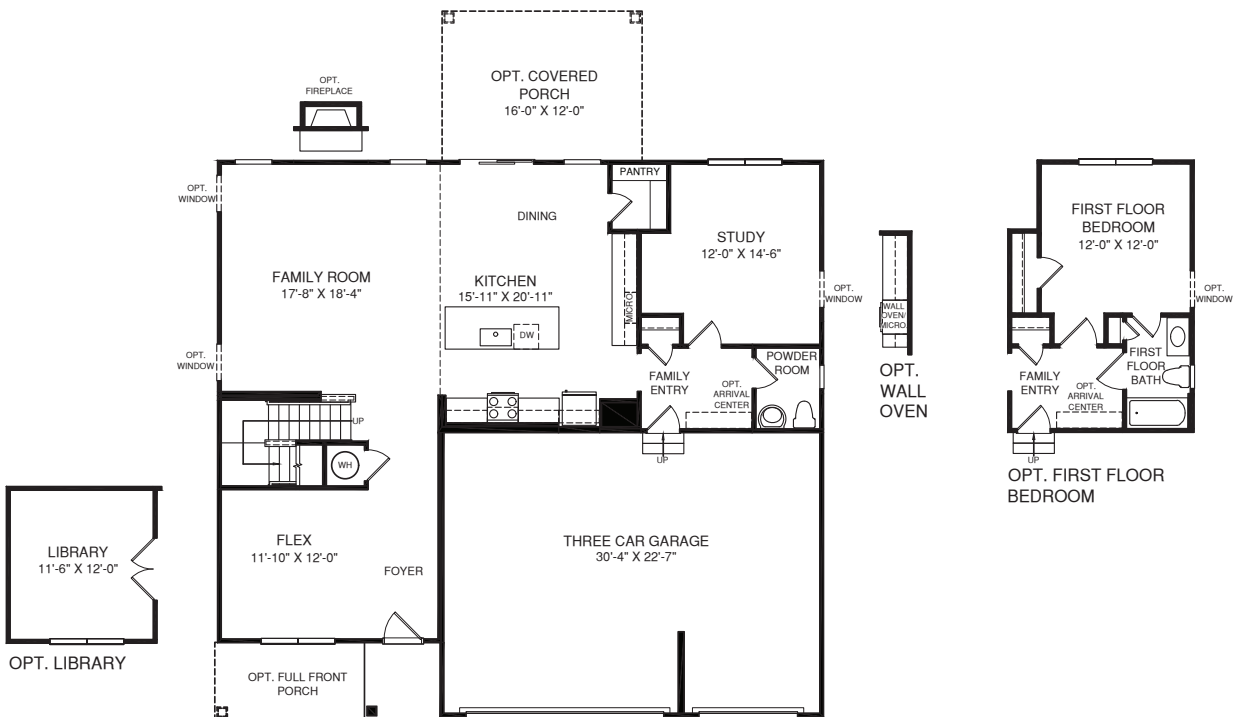

ELEVATION K

ELEVATION L

OPT. BATH # 2 SHOWN W/  
OPT. OWNER'S BATH W/ ROMAN SHOWER

OPT. OWNER'S BATH  
W/ ROMAN SHOWER

OPT. OWNER'S BATH W/  
SOAKING TUB & SHOWER

OPT. OWNER'S BATH W/  
SOAKING TUB & SHOWER

OPT. FOUR BEDROOMS W/ LOFT LAYOUT

UPPER LEVEL

MAIN LEVEL