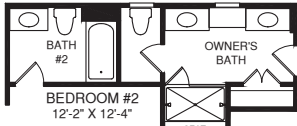

ELEVATION K

ELEVATION L

OPT. BATH # 2 SHOWN W/  
OPT. OWNER'S BATH W/ ROMAN SHOWER

OPT. OWNER'S BATH  
W/ ROMAN SHOWER

OPT. OWNER'S BATH W/  
SOAKING TUB & SHOWER

OPT. OWNER'S BATH W/  
SOAKING TUB & SHOWER

OPT. FOUR BEDROOMS W/ LOFT LAYOUT

UPPER LEVEL

MAIN LEVEL