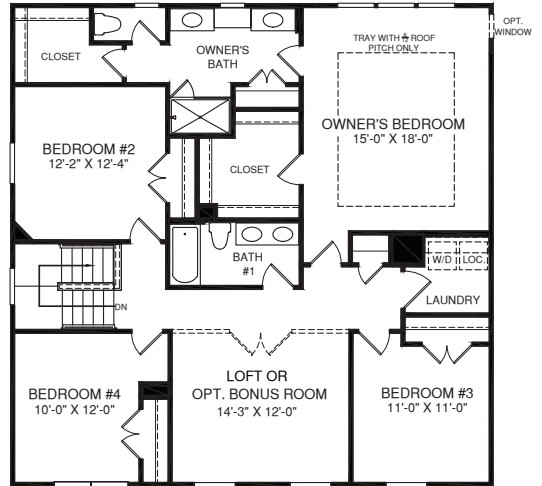

ELEVATION K

ELEVATION L

OPT. BATH # 2 SHOWN W/  
OPT. OWNER'S BATH W/ ROMAN SHOWER

OPT. OWNER'S BATH  
W/ ROMAN SHOWER

OPT. OWNER'S BATH W/  
SOAKING TUB & SHOWER

OPT. OWNER'S BATH W/  
SOAKING TUB & SHOWER

OPT. FOUR BEDROOMS W/ LOFT LAYOUT

UPPER LEVEL

MAIN LEVEL