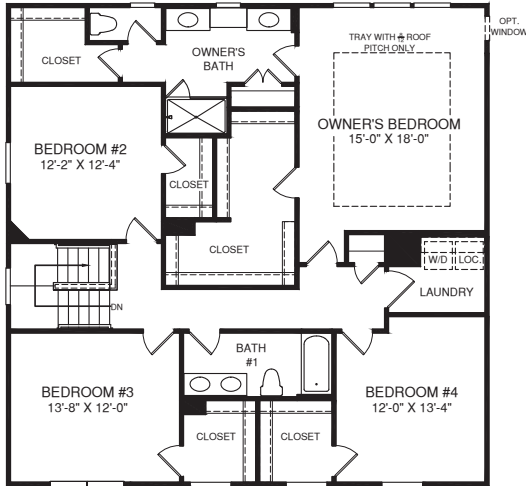

ELEVATION K

ELEVATION L

OPT. BATH # 2 SHOWN W/  
OPT. OWNER'S BATH W/ ROMAN SHOWER

OPT. OWNER'S BATH  
W/ ROMAN SHOWER

OPT. OWNER'S BATH W/  
SOAKING TUB & SHOWER

OPT. OWNER'S BATH W/  
SOAKING TUB & SHOWER

OPT. FOUR BEDROOMS W/ LOFT LAYOUT

UPPER LEVEL

MAIN LEVEL