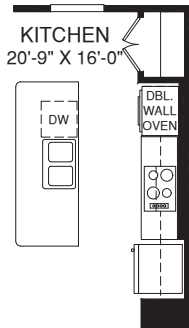

MAIN LEVEL ENTRY WITH REAR GARAGE

UPPER LEVEL

OPT. OWNER'S BATH SHOWER ALT. LAYOUT

OPT. WINDOW W/ END UNIT ONLY

OPT. WINDOW W/ END UNIT ONLY

OPT. WINDOW W/ END UNIT ONLY

LOWER LEVEL

MAIN LEVEL

OPT. UPGRADE KITCHEN

OPT. WINDOW W/ END UNIT ONLY

OPT. POWDER ROOM