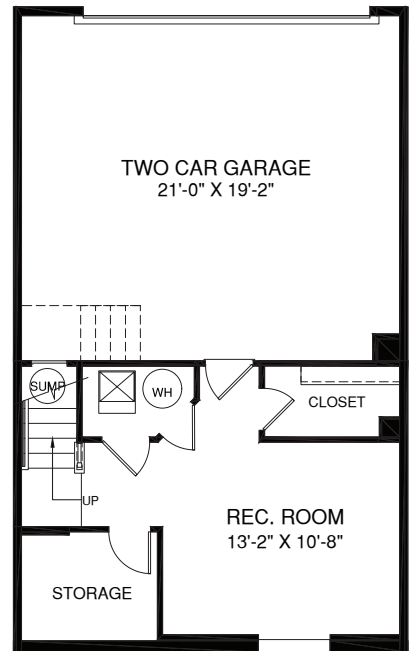

MAIN LEVEL ENTRY WITH REAR GARAGE

UPPER LEVEL

OPT. OWNER'S BATH SHOWER ALT. LAYOUT

OPT. WINDOW W/ END UNIT ONLY

OPT. WINDOW W/ END UNIT ONLY

OPT. WINDOW W/ END UNIT ONLY

LOWER LEVEL

MAIN LEVEL

OPT. UPGRADE KITCHEN

OPT. WINDOW W/ END UNIT ONLY

OPT. POWDER ROOM