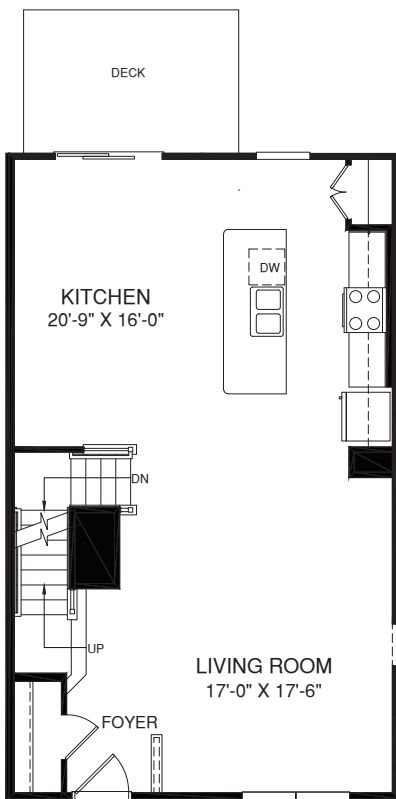

MAIN LEVEL ENTRY WITH REAR GARAGE

UPPER LEVEL

OPT. OWNER'S BATH SHOWER ALT. LAYOUT

OPT. WINDOW W/ END UNIT ONLY

OPT. WINDOW W/ END UNIT ONLY

OPT. WINDOW W/ END UNIT ONLY

LOWER LEVEL

MAIN LEVEL

OPT. UPGRADE KITCHEN

OPT. WINDOW W/ END UNIT ONLY

OPT. POWDER ROOM