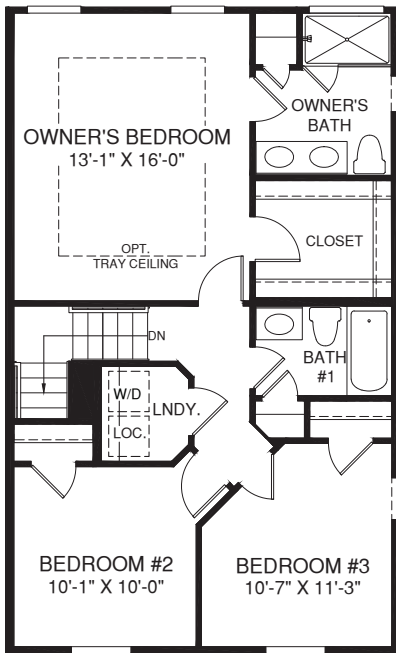

MAIN LEVEL ENTRY WITH REAR GARAGE

UPPER LEVEL

OPT. OWNER'S BATH SHOWER ALT. LAYOUT

OPT. WINDOW W/ END UNIT ONLY

OPT. WINDOW W/ END UNIT ONLY

OPT. WINDOW W/ END UNIT ONLY

LOWER LEVEL

MAIN LEVEL

OPT. UPGRADE KITCHEN

OPT. WINDOW W/ END UNIT ONLY

OPT. POWDER ROOM