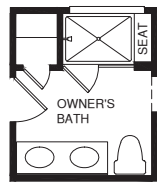

MAIN LEVEL ENTRY WITH REAR GARAGE

UPPER LEVEL

OPT. OWNER'S BATH SHOWER ALT. LAYOUT

OPT. WINDOW W/ END UNIT ONLY

OPT. WINDOW W/ END UNIT ONLY

OPT. WINDOW W/ END UNIT ONLY

LOWER LEVEL

MAIN LEVEL

OPT. UPGRADE KITCHEN

OPT. WINDOW W/ END UNIT ONLY

OPT. POWDER ROOM