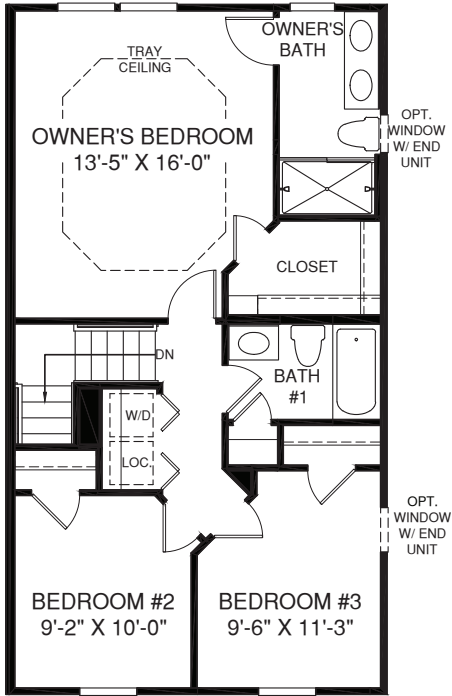

RY0419MOZ0Dv02BLF